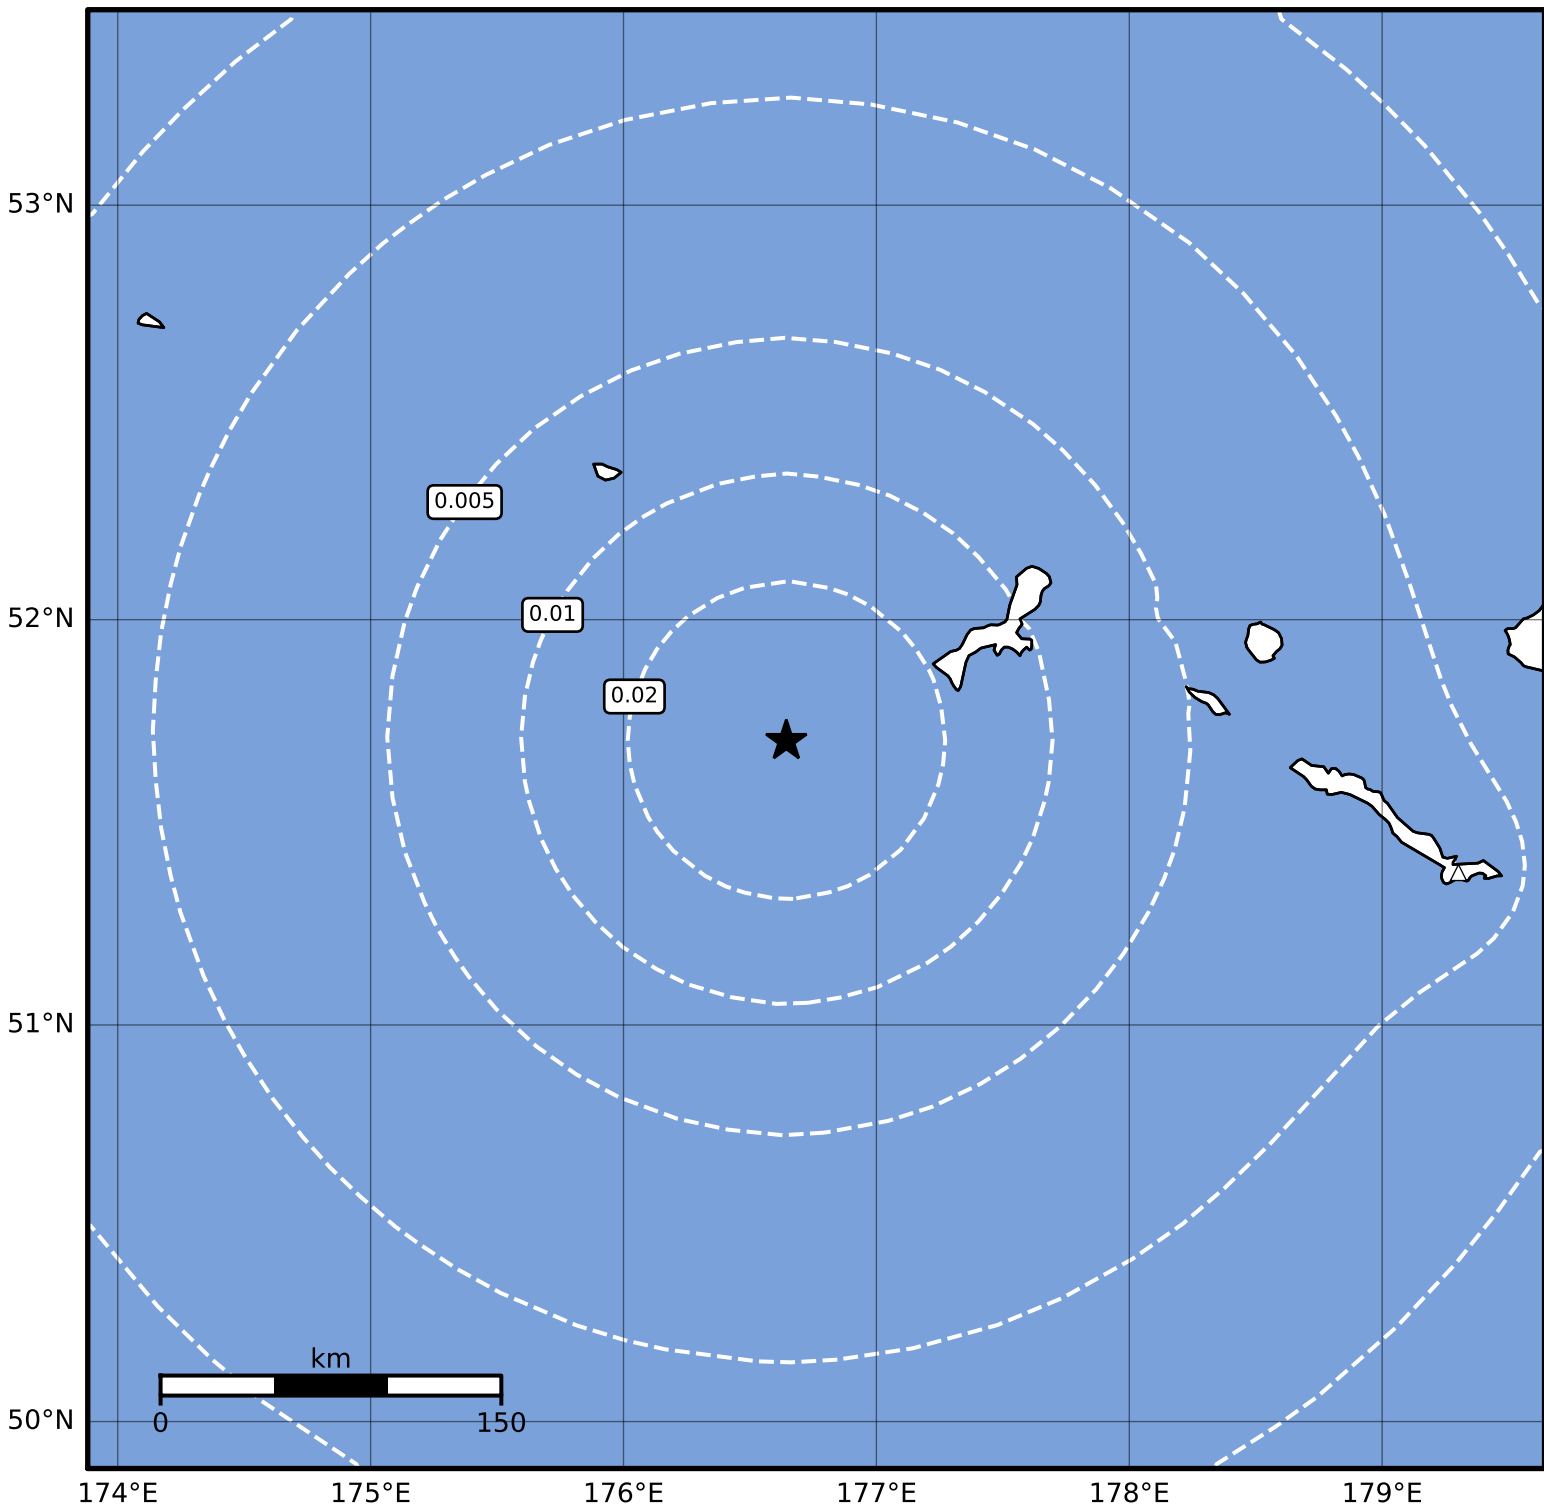

Peak Ground Velocity Map Alaska Earthquake Center
ShakeMap: 87 km (54 miles) SE of Buldir Is
Oct 16, 2023 10:44:00 UTC M3.6 N51.70 E176.64 Depth: 36.4km ID:ak023da4j2g0

Scale based on Worden et al. (2012)

Version 1: Processed 2023-10-16T13:43:36Z

△ Seismic Instrument ○ Reported Intensity

★ Epicenter