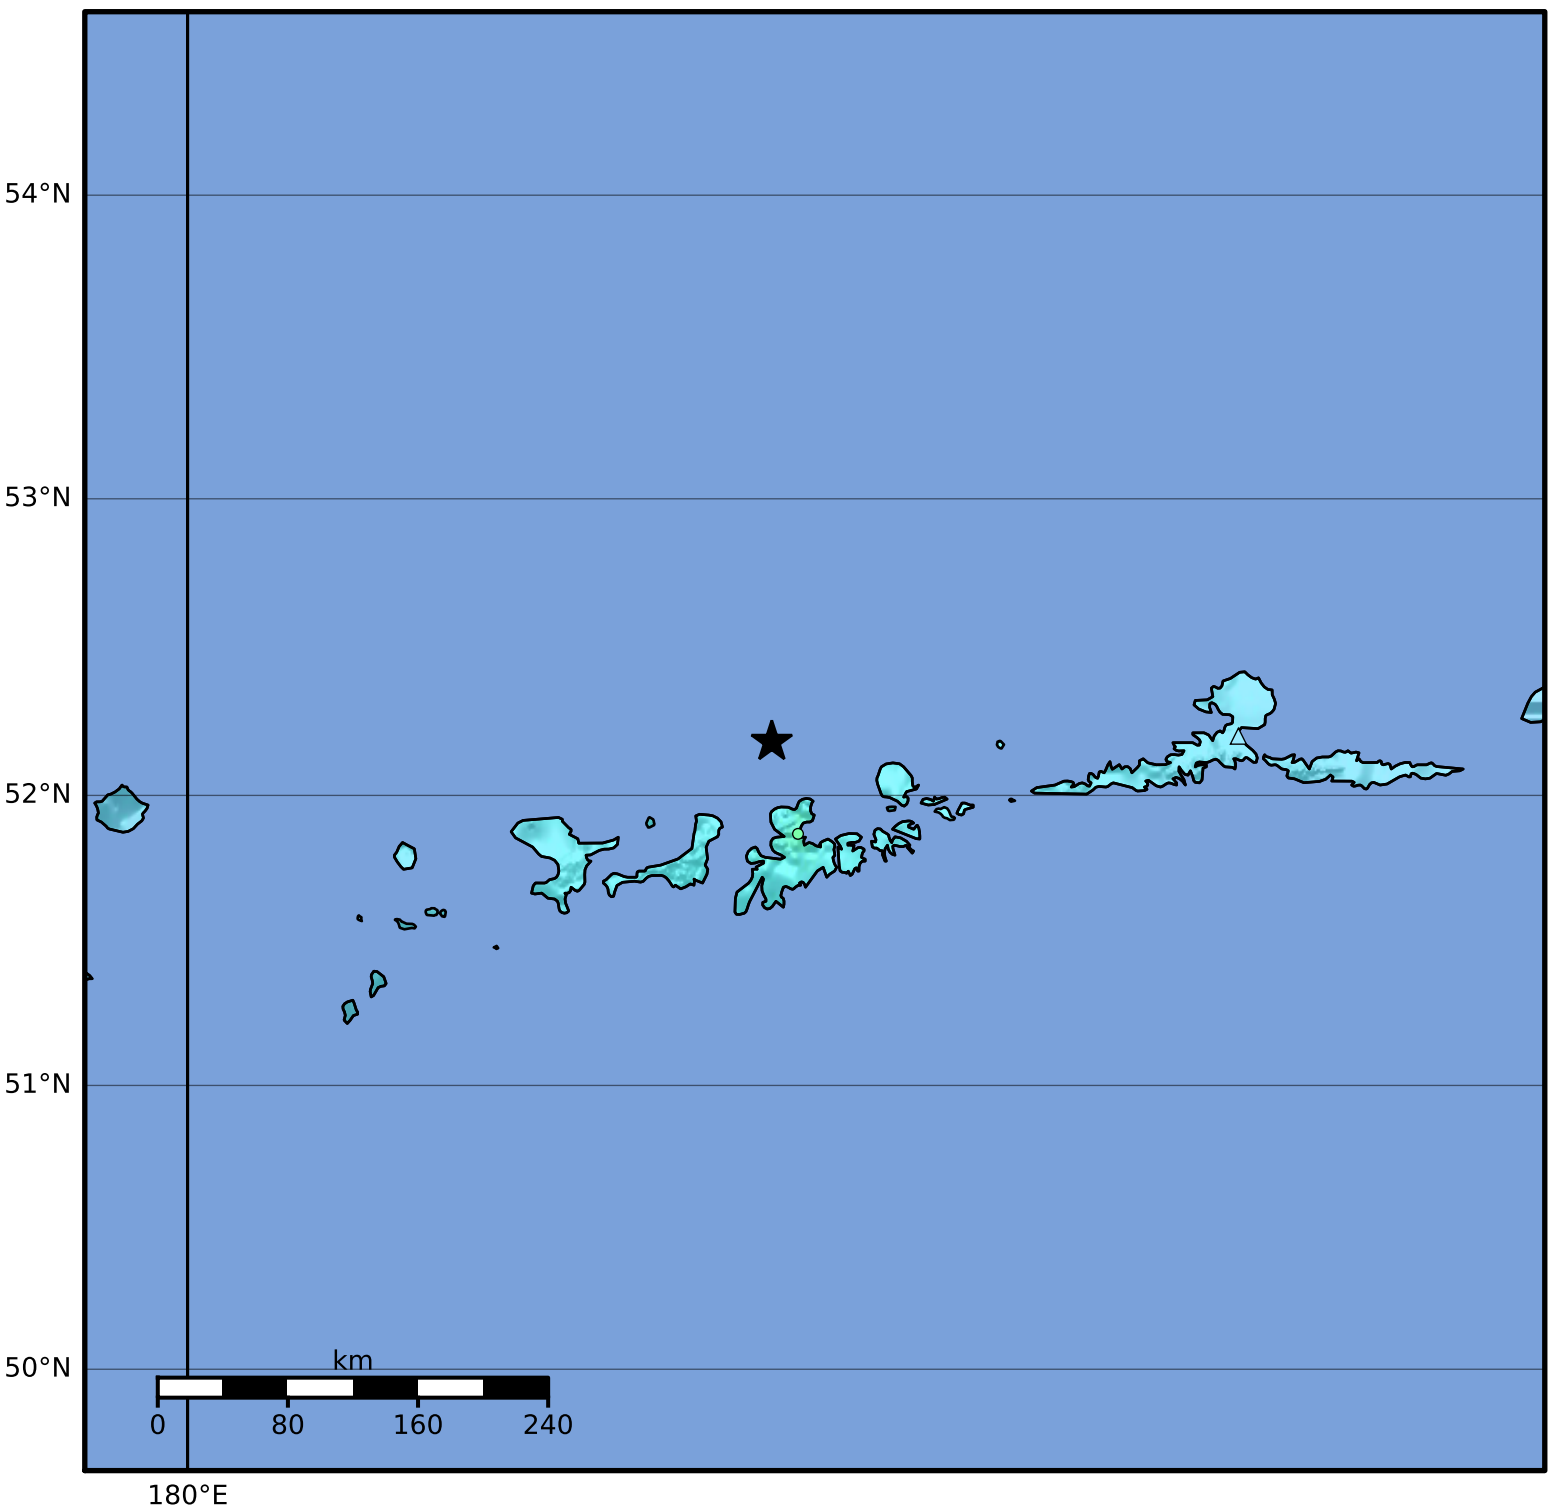

Macroseismic Intensity Map Alaska Earthquake Center
 ShakeMap: 35 km (22 miles) NNW of Adak
 Oct 16, 2023 11:35:31 UTC M6.4 N52.18 W176.77 Depth: 201.2km ID:ak023da52mu2

SHAKING	Not felt	Weak	Light	Moderate	Strong	Very strong	Severe	Violent	Extreme
DAMAGE	None	None	None	Very light	Light	Moderate	Moderate/heavy	Heavy	Very heavy
PGA(%g)	<0.0464	0.297	2.76	6.2	11.5	21.5	40.1	74.7	>139
PGV(cm/s)	<0.0215	0.135	1.41	4.65	9.64	20	41.4	85.8	>178
INTENSITY	I	II-III	IV	V	VI	VII	VIII	IX	X+

Scale based on Worden et al. (2012) Version 5: Processed 2023-10-17T20:32:27Z
 △ Seismic Instrument ○ Reported Intensity ★ Epicenter