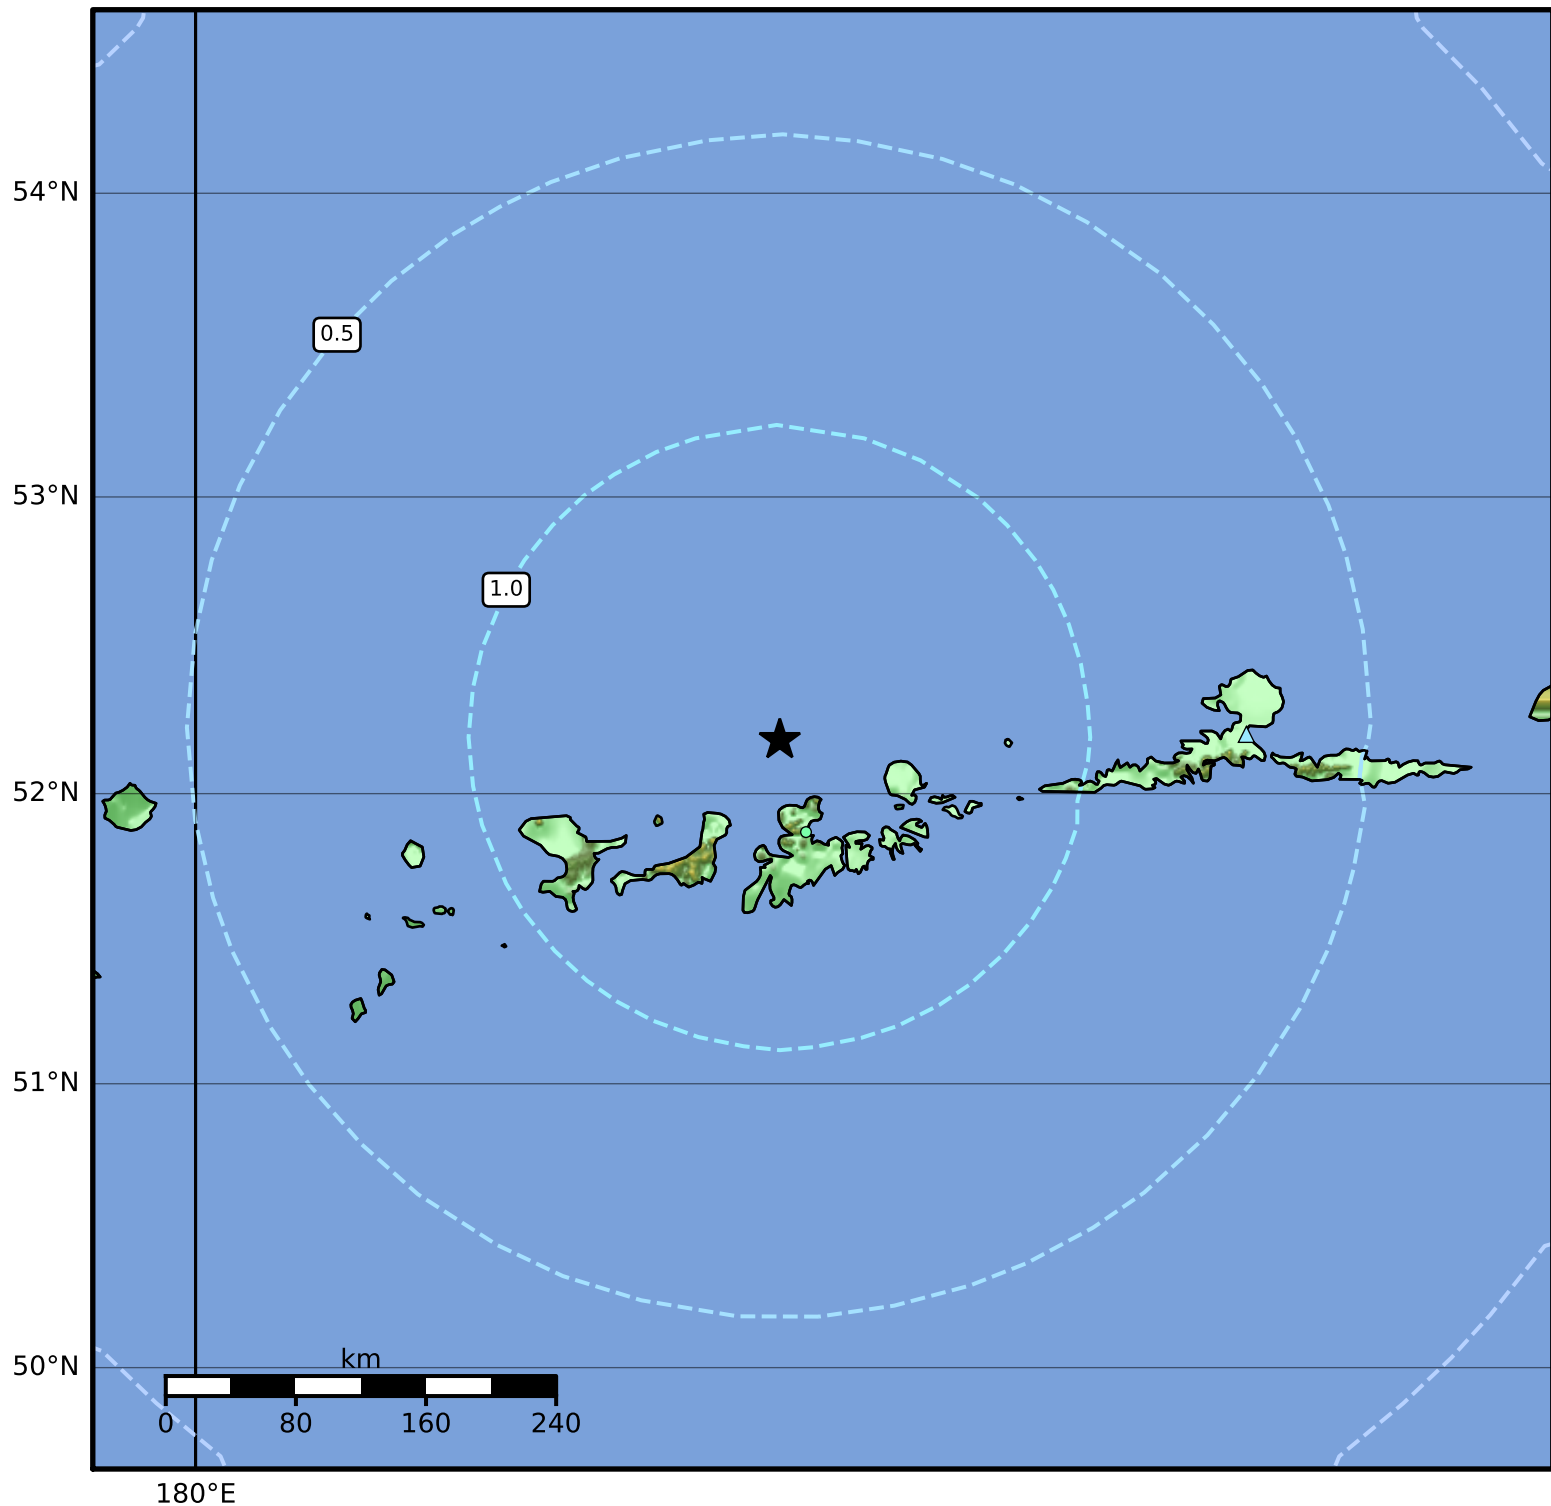

Peak Ground Acceleration Map Alaska Earthquake Center
ShakeMap: 35 km (22 miles) NNW of Adak
Oct 16, 2023 11:35:31 UTC M6.4 N52.18 W176.77 Depth: 201.2km ID:ak023da52mu2

Scale based on Worden et al. (2012)

Version 5: Processed 2023-10-17T20:32:27Z

△ Seismic Instrument ○ Reported Intensity

★ Epicenter