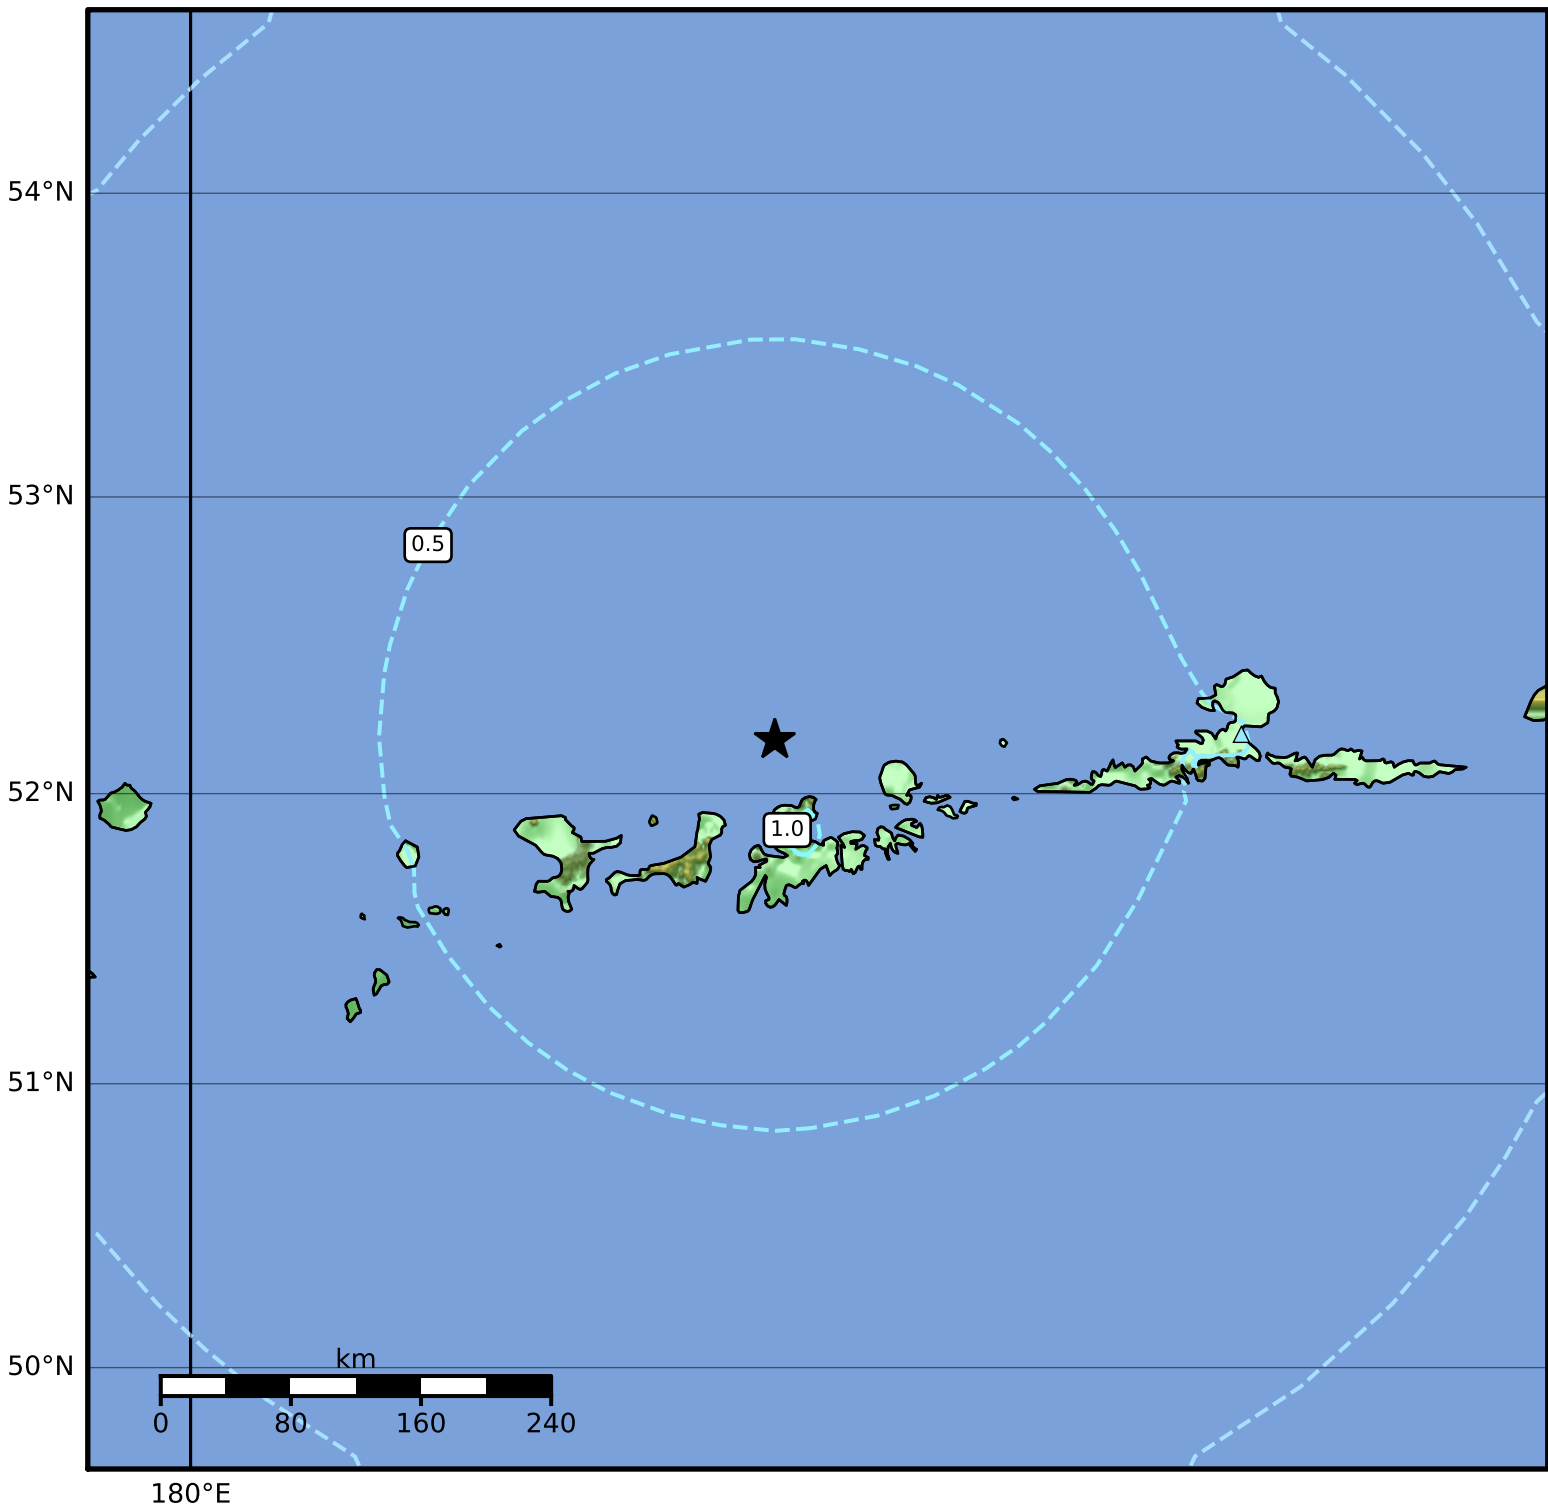

Peak Ground Velocity Map Alaska Earthquake Center
ShakeMap: 35 km (22 miles) NNW of Adak
Oct 16, 2023 11:35:31 UTC M6.4 N52.18 W176.77 Depth: 201.2km ID:ak023da52mu2

PGV (cm/s)	0.1	0.2	0.5	1	2	5	10	20	50	100	200
------------	-----	-----	-----	---	---	---	----	----	----	-----	-----

Scale based on Worden et al. (2012)

Version 5: Processed 2023-10-17T20:32:27Z

△ Seismic Instrument ○ Reported Intensity

★ Epicenter