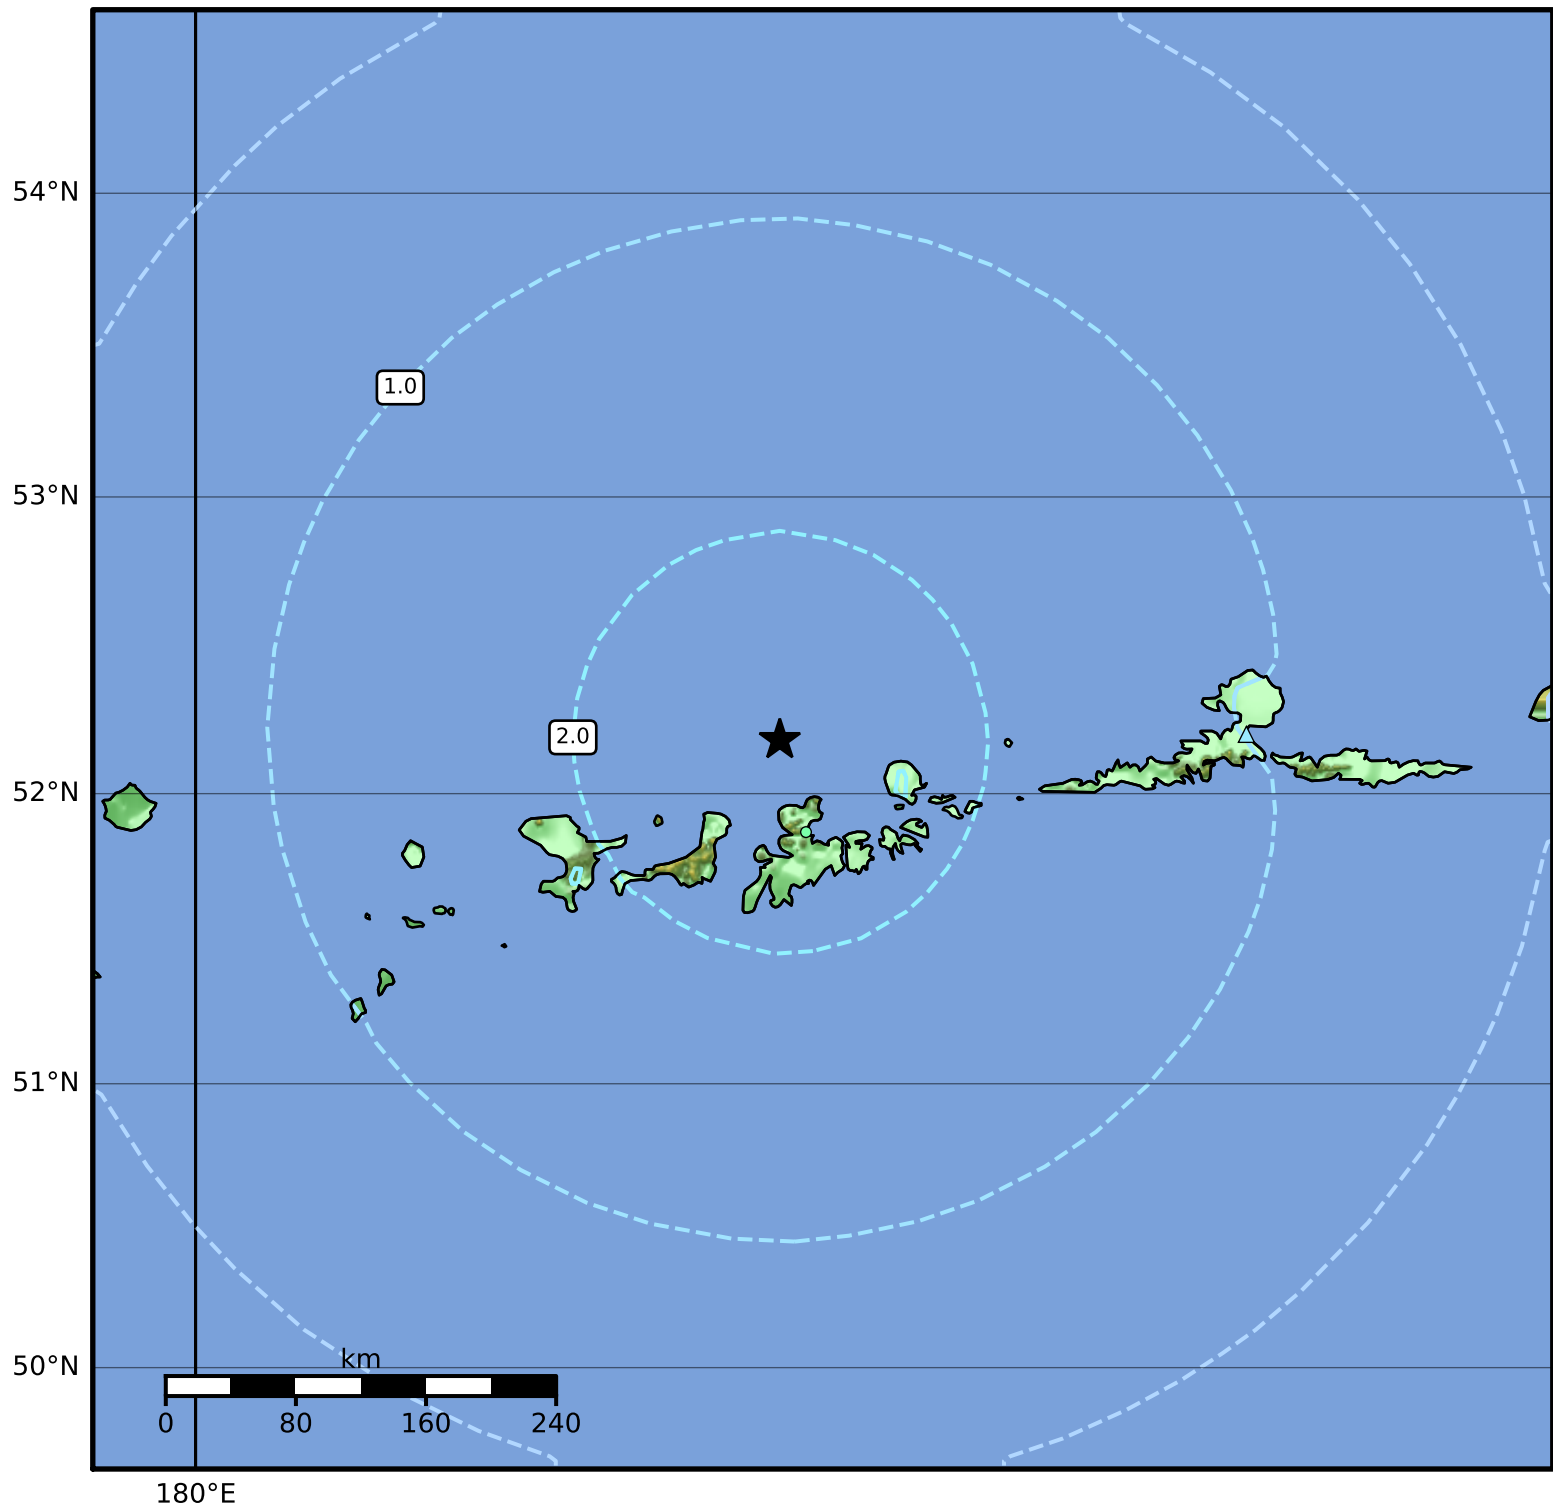

0.3 Second Peak Spectral Acceleration Map Alaska Earthquake Center
 ShakeMap: 35 km (22 miles) NNW of Adak
 Oct 16, 2023 11:35:31 UTC M6.4 N52.18 W176.77 Depth: 201.2km ID:ak023da52mu2

SA(0.3) (%g)	0.1	0.2	0.5	1	2	5	10	20	50	100	200
--------------	-----	-----	-----	---	---	---	----	----	----	-----	-----

Scale based on Worden et al. (2012)

Version 5: Processed 2023-10-17T20:32:27Z

△ Seismic Instrument ○ Reported Intensity

★ Epicenter