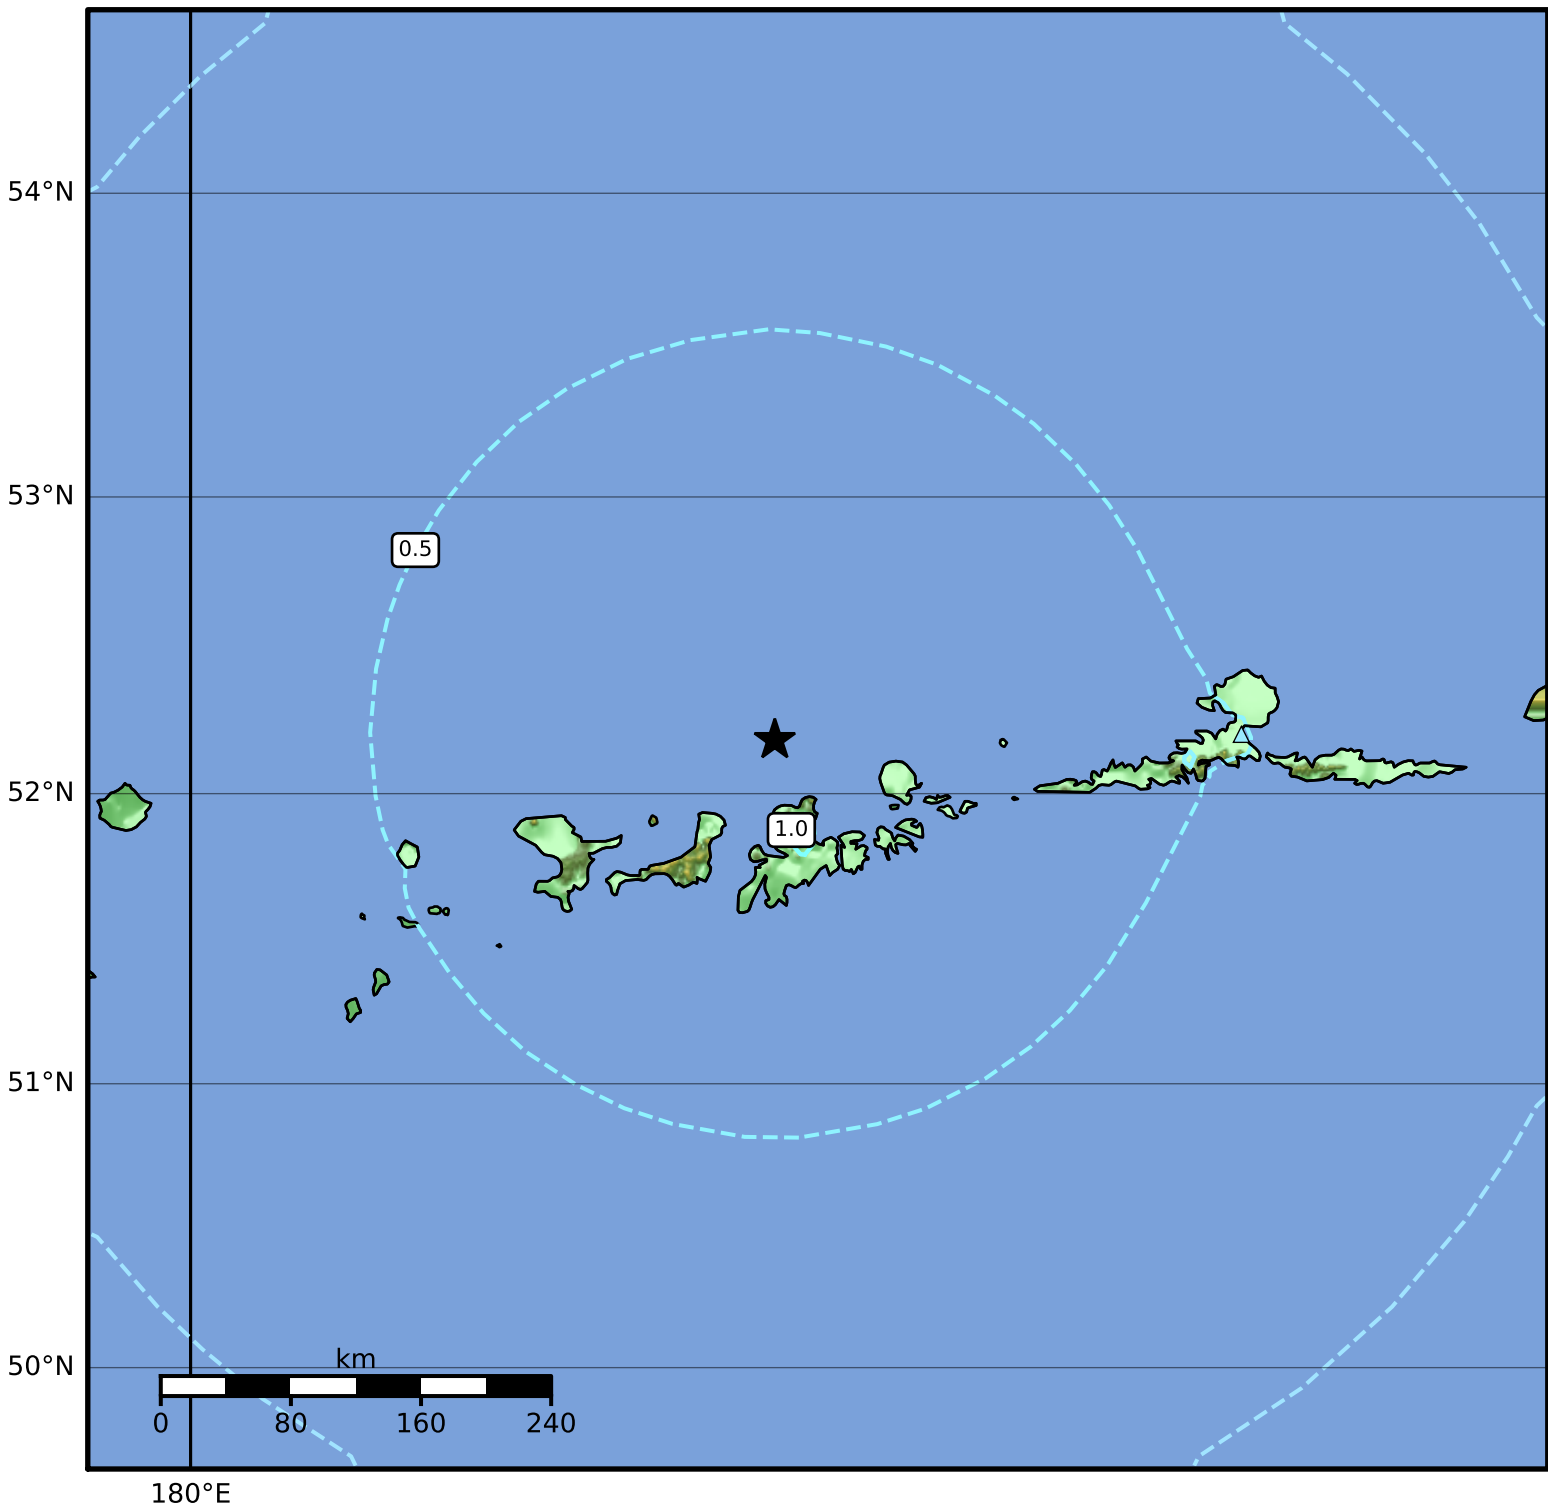

1.0 Second Peak Spectral Acceleration Map Alaska Earthquake Center
 ShakeMap: 35 km (22 miles) NNW of Adak
 Oct 16, 2023 11:35:31 UTC M6.4 N52.18 W176.77 Depth: 201.2km ID:ak023da52mu2

SA(1.0) (%g)	0.1	0.2	0.5	1	2	5	10	20	50	100	200
--------------	-----	-----	-----	---	---	---	----	----	----	-----	-----

Scale based on Worden et al. (2012)

Version 5: Processed 2023-10-17T20:32:27Z

△ Seismic Instrument ○ Reported Intensity

★ Epicenter