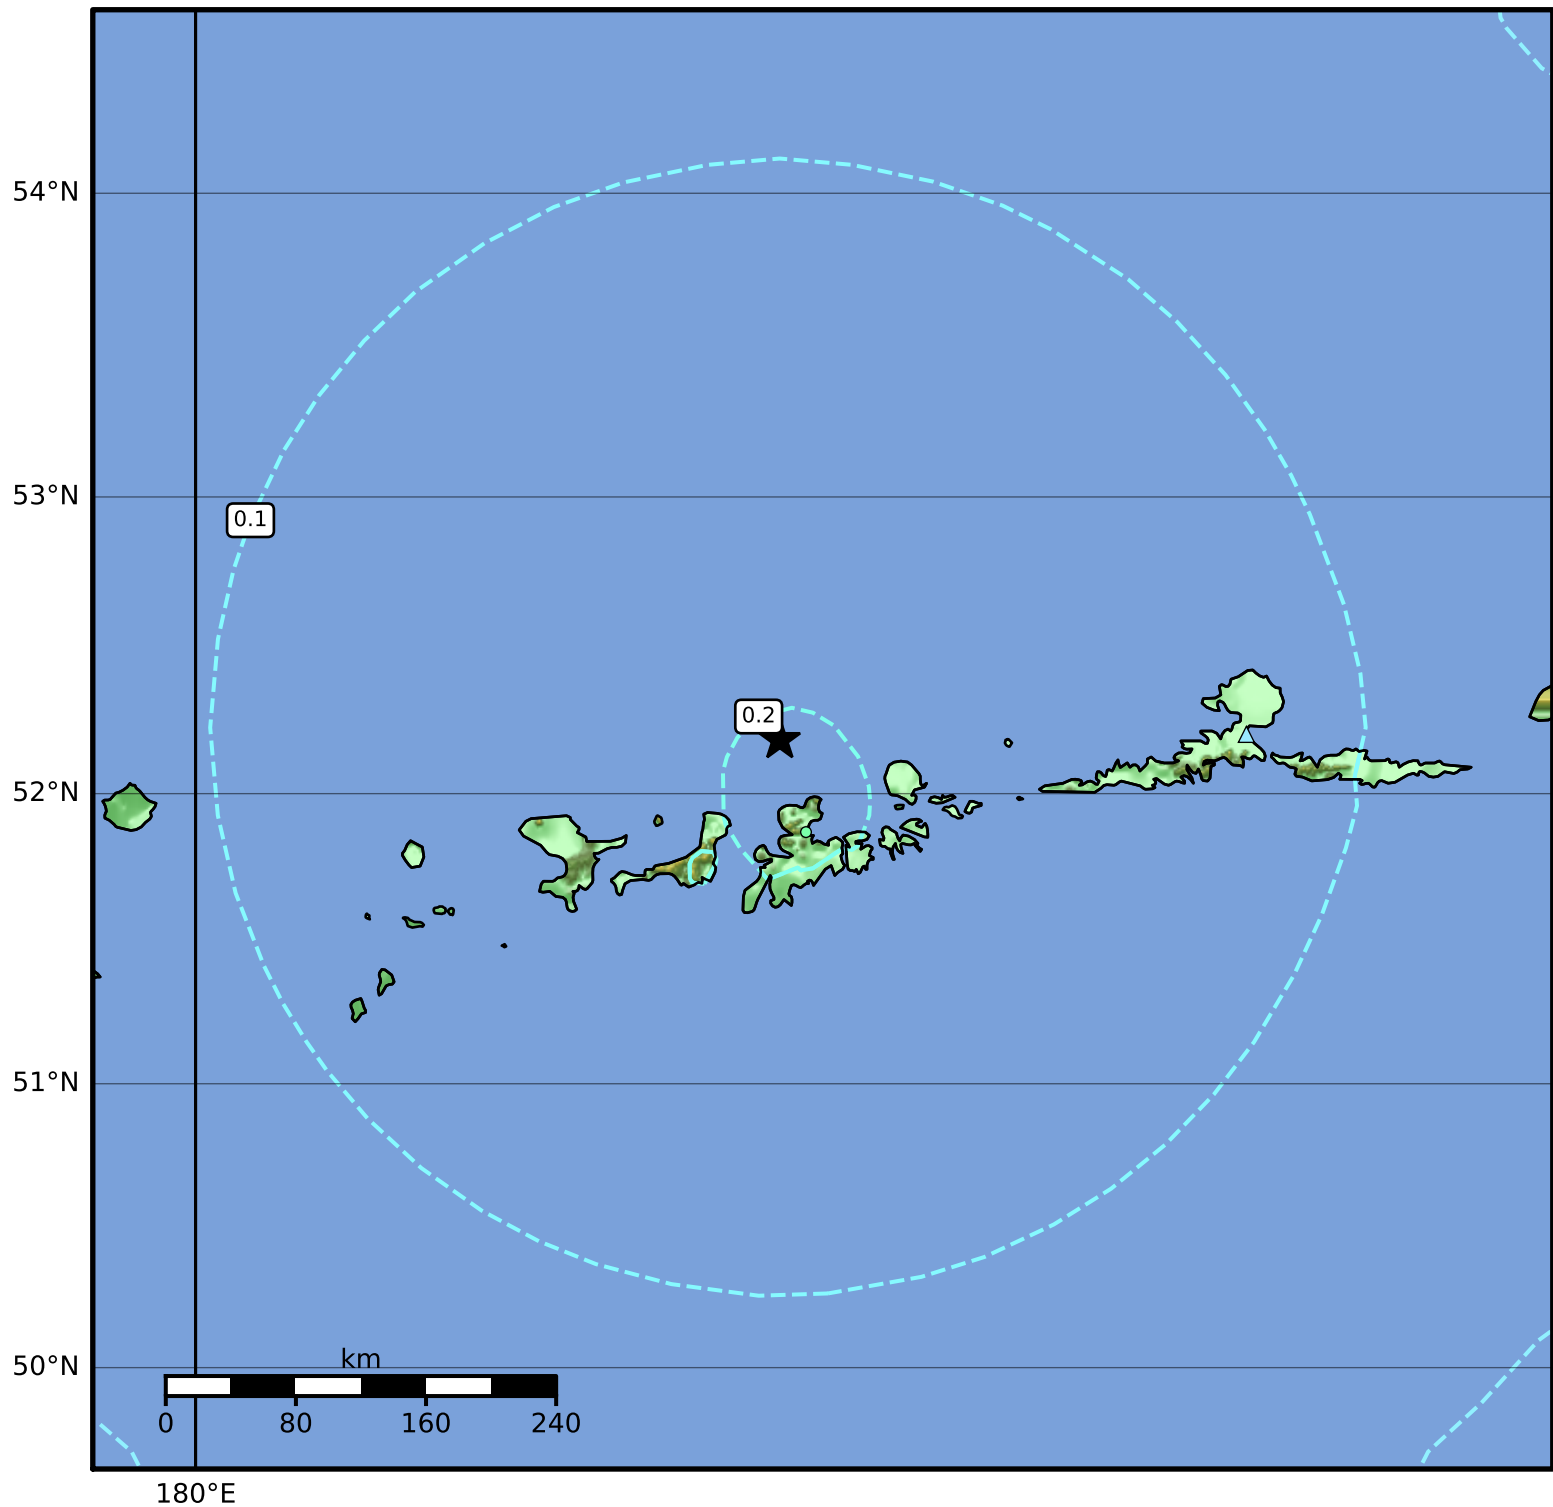

3.0 Second Peak Spectral Acceleration Map Alaska Earthquake Center
ShakeMap: 35 km (22 miles) NNW of Adak
Oct 16, 2023 11:35:31 UTC M6.4 N52.18 W176.77 Depth: 201.2km ID:ak023da52mu2

SA(3.0) (%g)	0.1	0.2	0.5	1	2	5	10	20	50
--------------	-----	-----	-----	---	---	---	----	----	----

Scale based on Worden et al. (2012)

△ Seismic Instrument ○ Reported Intensity

★ Epicenter

Version 5: Processed 2023-10-17T20:32:27Z