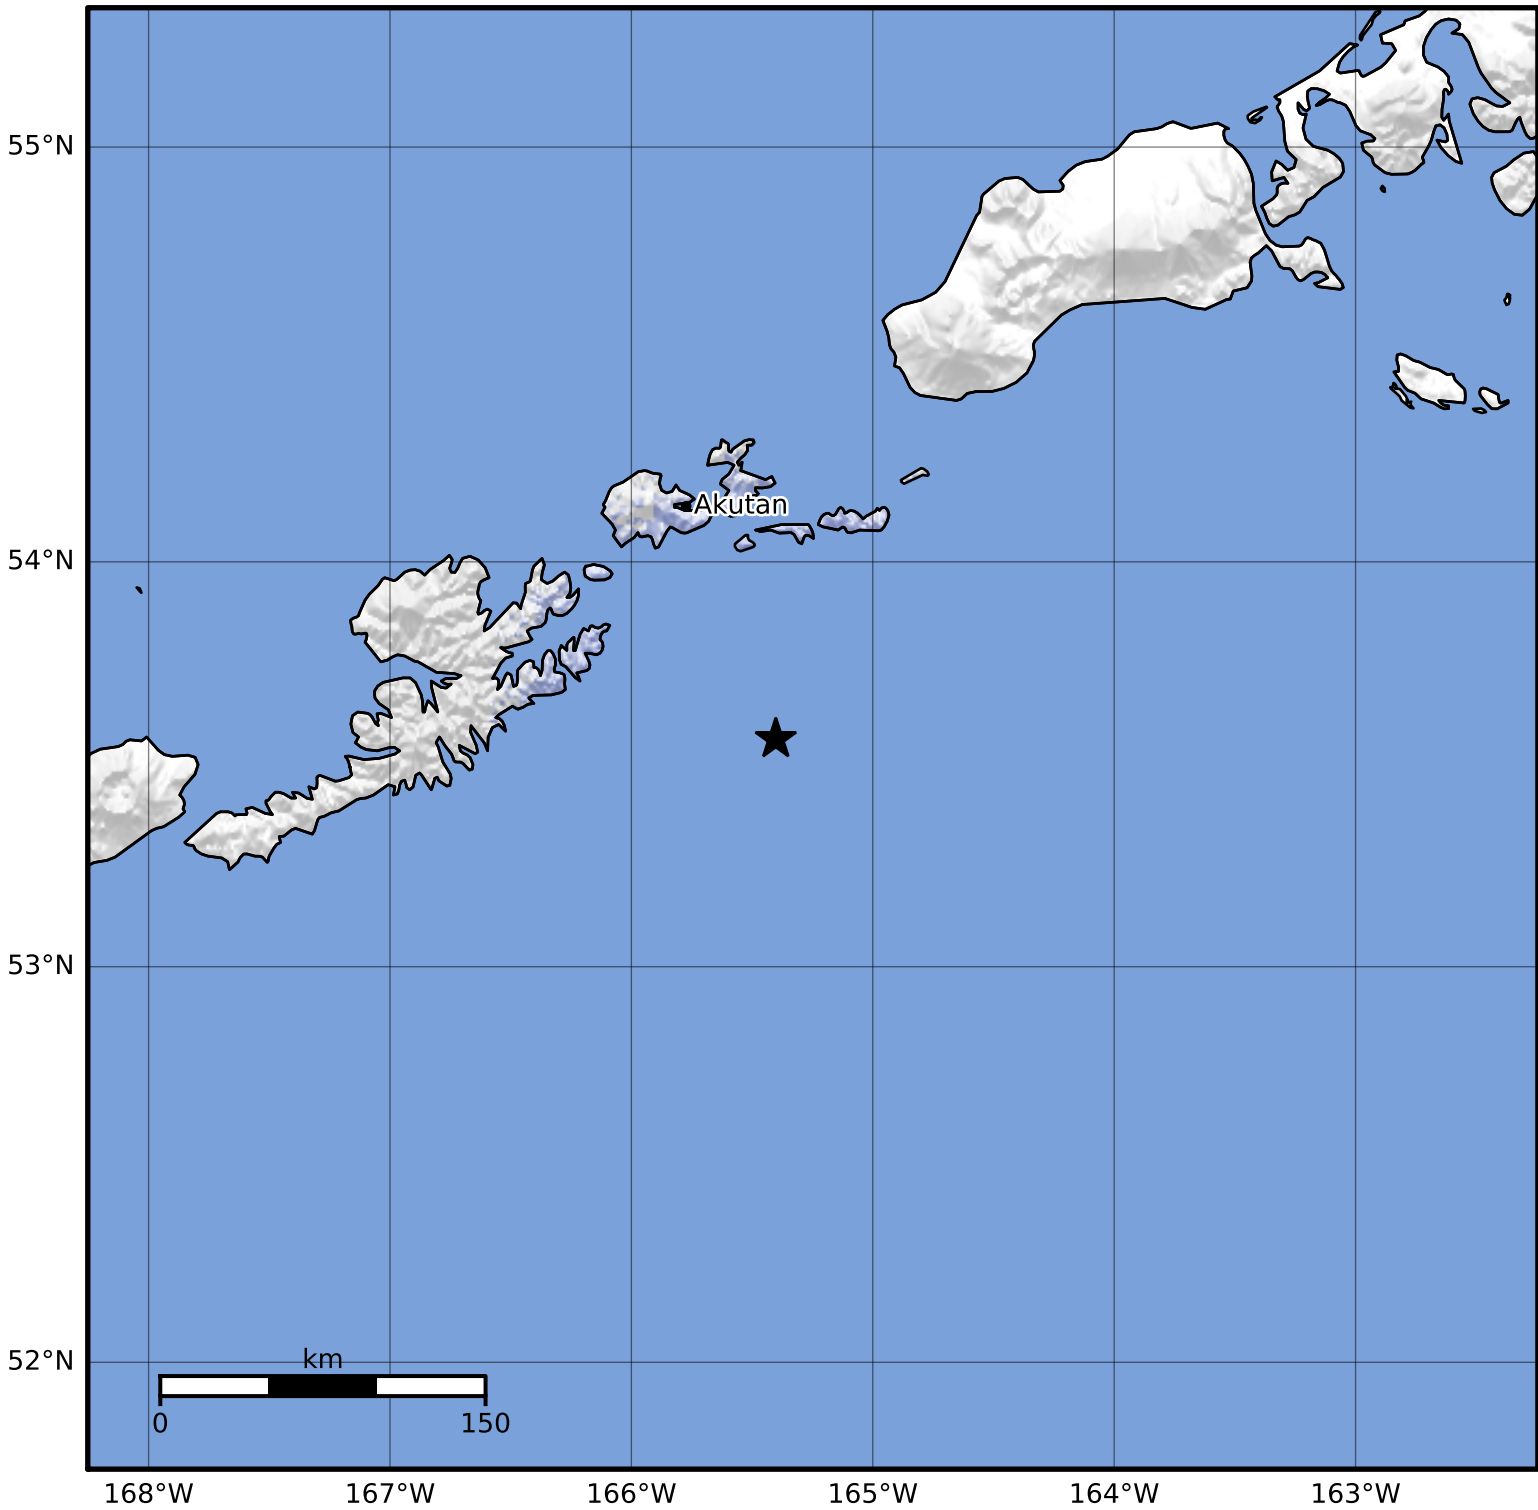

Macroseismic Intensity Map Alaska Earthquake Center  
 ShakeMap: 68 km (42 miles) SSE of Akutan  
 Oct 16, 2023 15:52:17 UTC M3.9 N53.57 W165.40 Depth: 9.8km ID:ak023da7jzgm

SHAKING	Not felt	Weak	Light	Moderate	Strong	Very strong	Severe	Violent	Extreme
DAMAGE	None	None	None	Very light	Light	Moderate	Moderate/heavy	Heavy	Very heavy
PGA(%g)	<0.0464	0.297	2.76	6.2	11.5	21.5	40.1	74.7	>139
PGV(cm/s)	<0.0215	0.135	1.41	4.65	9.64	20	41.4	85.8	>178
INTENSITY	<b>I</b>	<b>II-III</b>	<b>IV</b>	<b>V</b>	<b>VI</b>	<b>VII</b>	<b>VIII</b>	<b>IX</b>	<b>X+</b>

Scale based on Worden et al. (2012)

Version 2: Processed 2023-10-16T16:12:30Z

△ Seismic Instrument ○ Reported Intensity

★ Epicenter