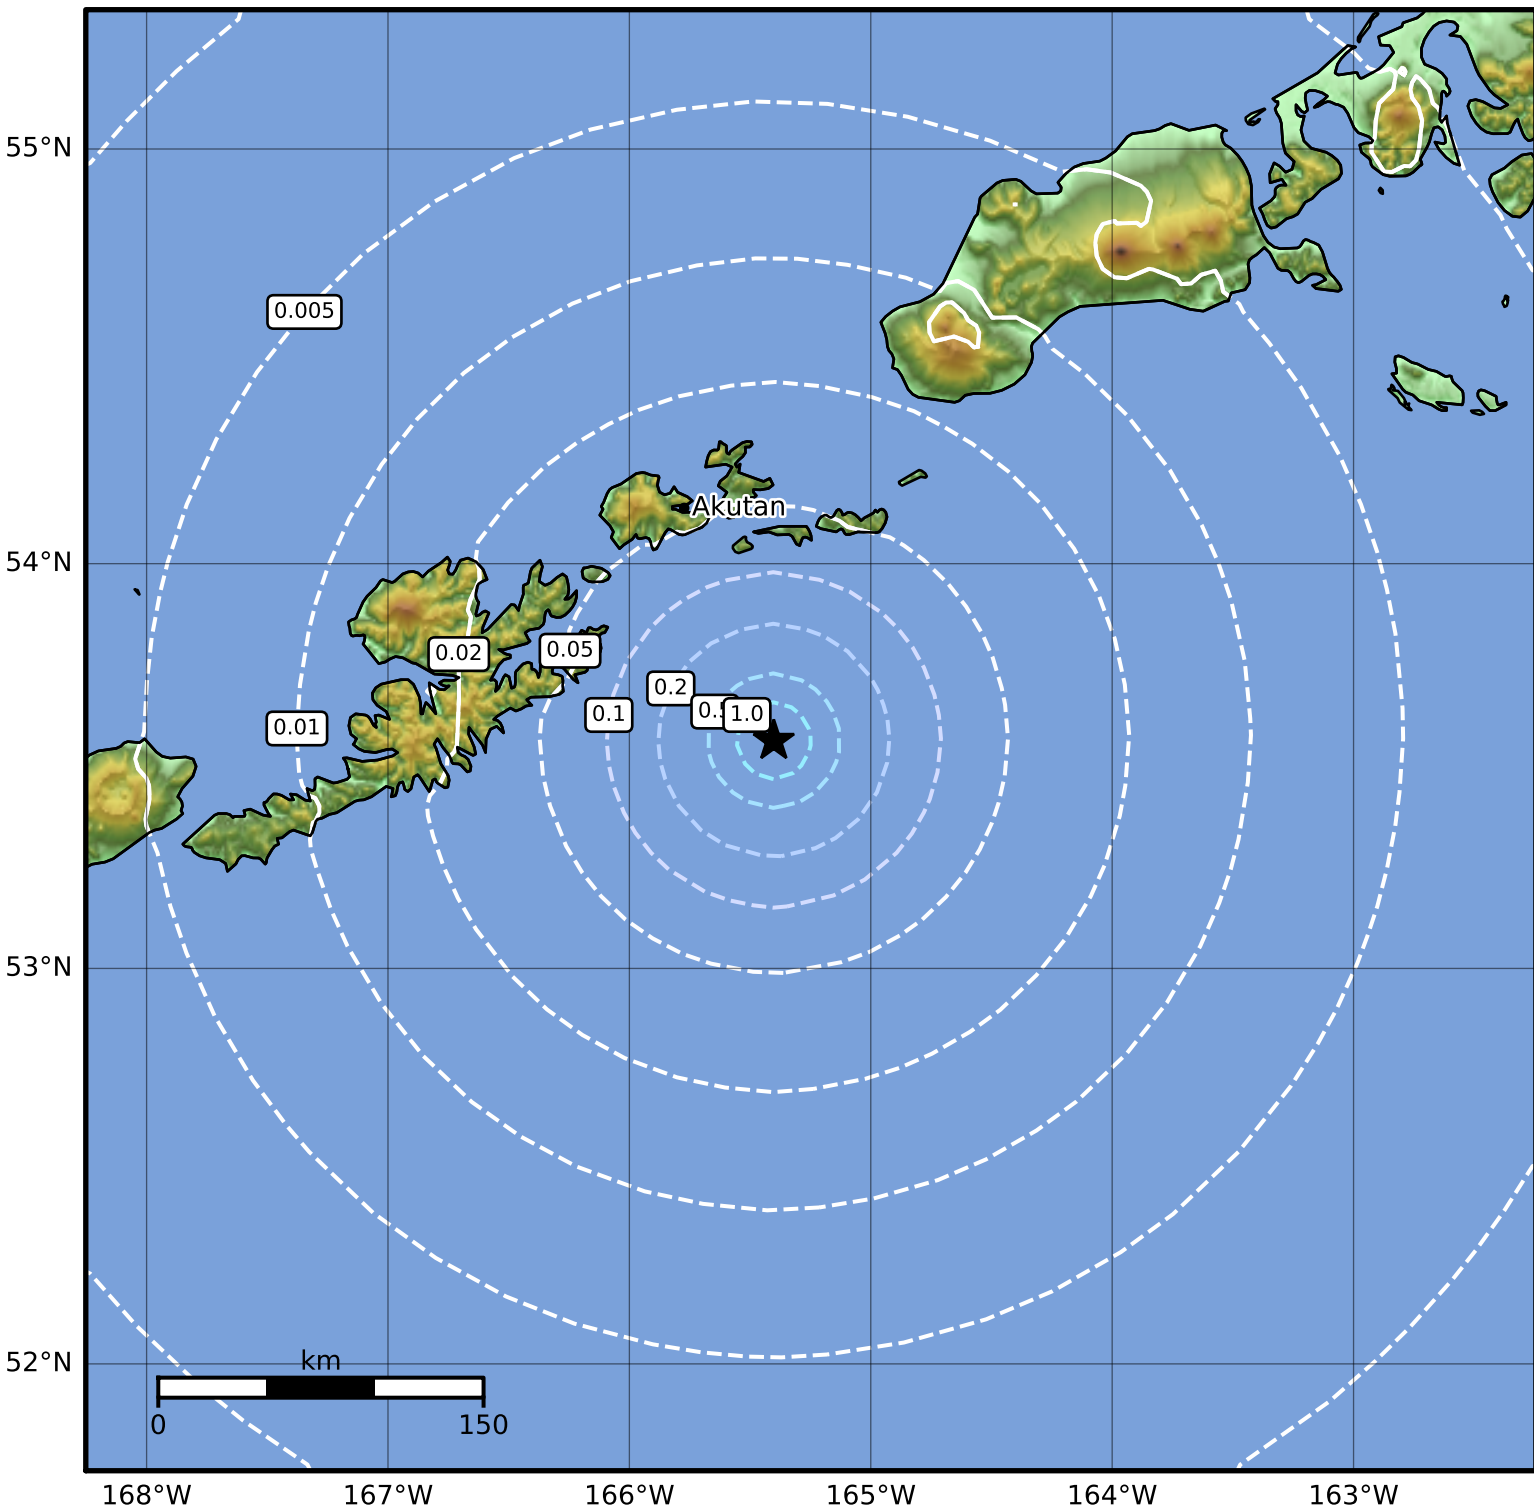

Peak Ground Acceleration Map Alaska Earthquake Center
 ShakeMap: 68 km (42 miles) SSE of Akutan
 Oct 16, 2023 15:52:17 UTC M3.9 N53.57 W165.40 Depth: 9.8km ID:ak023da7jzgm

PGA (%g)	0.1	0.2	0.5	1	2	5	10	20	50	100	200
Color	Light Blue	Light Cyan	Light Green	Light Blue	Light Cyan	Light Green	Yellow	Orange	Red	Dark Red	Black

Scale based on Worden et al. (2012)

Version 2: Processed 2023-10-16T16:12:30Z

△ Seismic Instrument ○ Reported Intensity

★ Epicenter