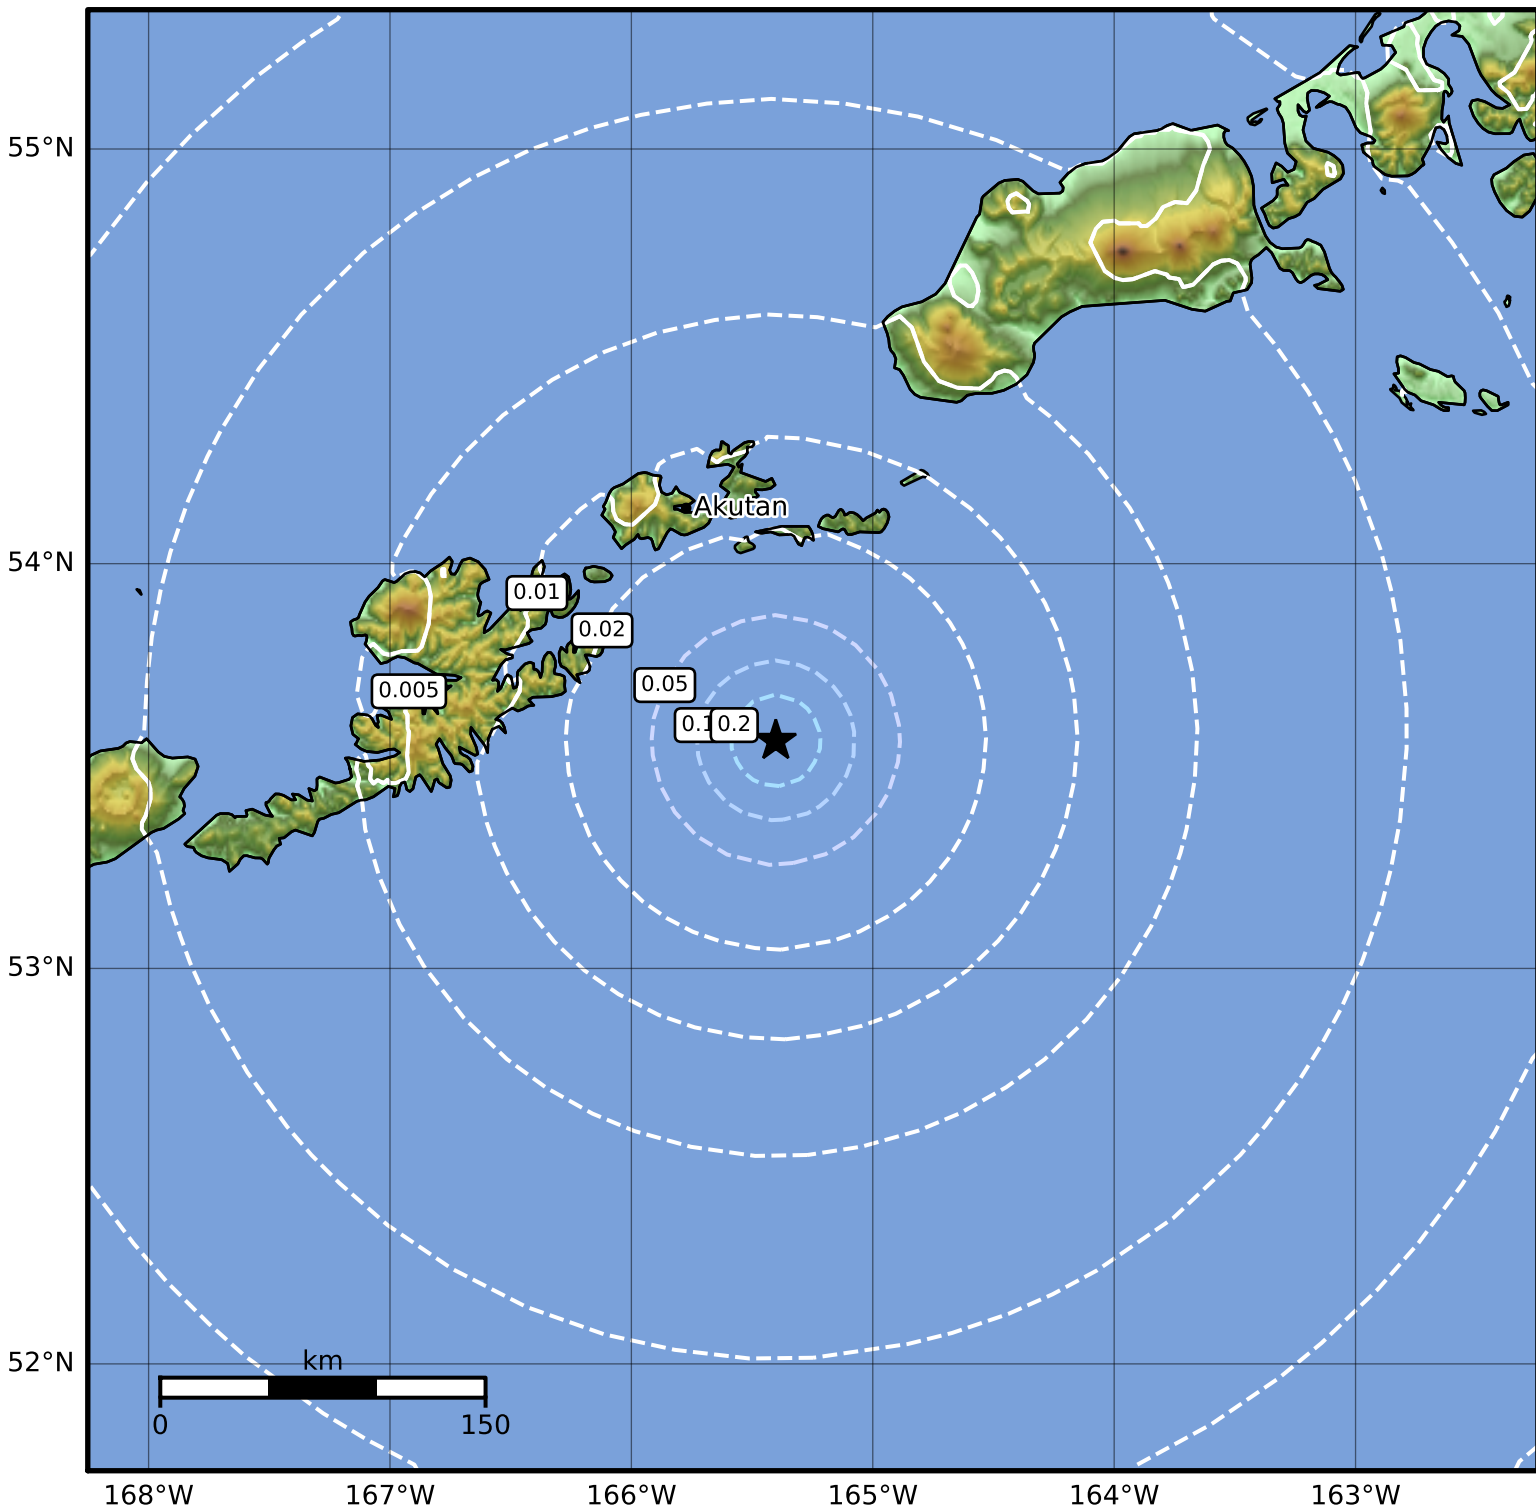

Peak Ground Velocity Map Alaska Earthquake Center
 ShakeMap: 68 km (42 miles) SSE of Akutan
 Oct 16, 2023 15:52:17 UTC M3.9 N53.57 W165.40 Depth: 9.8km ID:ak023da7jzgm

Scale based on Worden et al. (2012)

Version 2: Processed 2023-10-16T16:12:30Z

△ Seismic Instrument ○ Reported Intensity

★ Epicenter