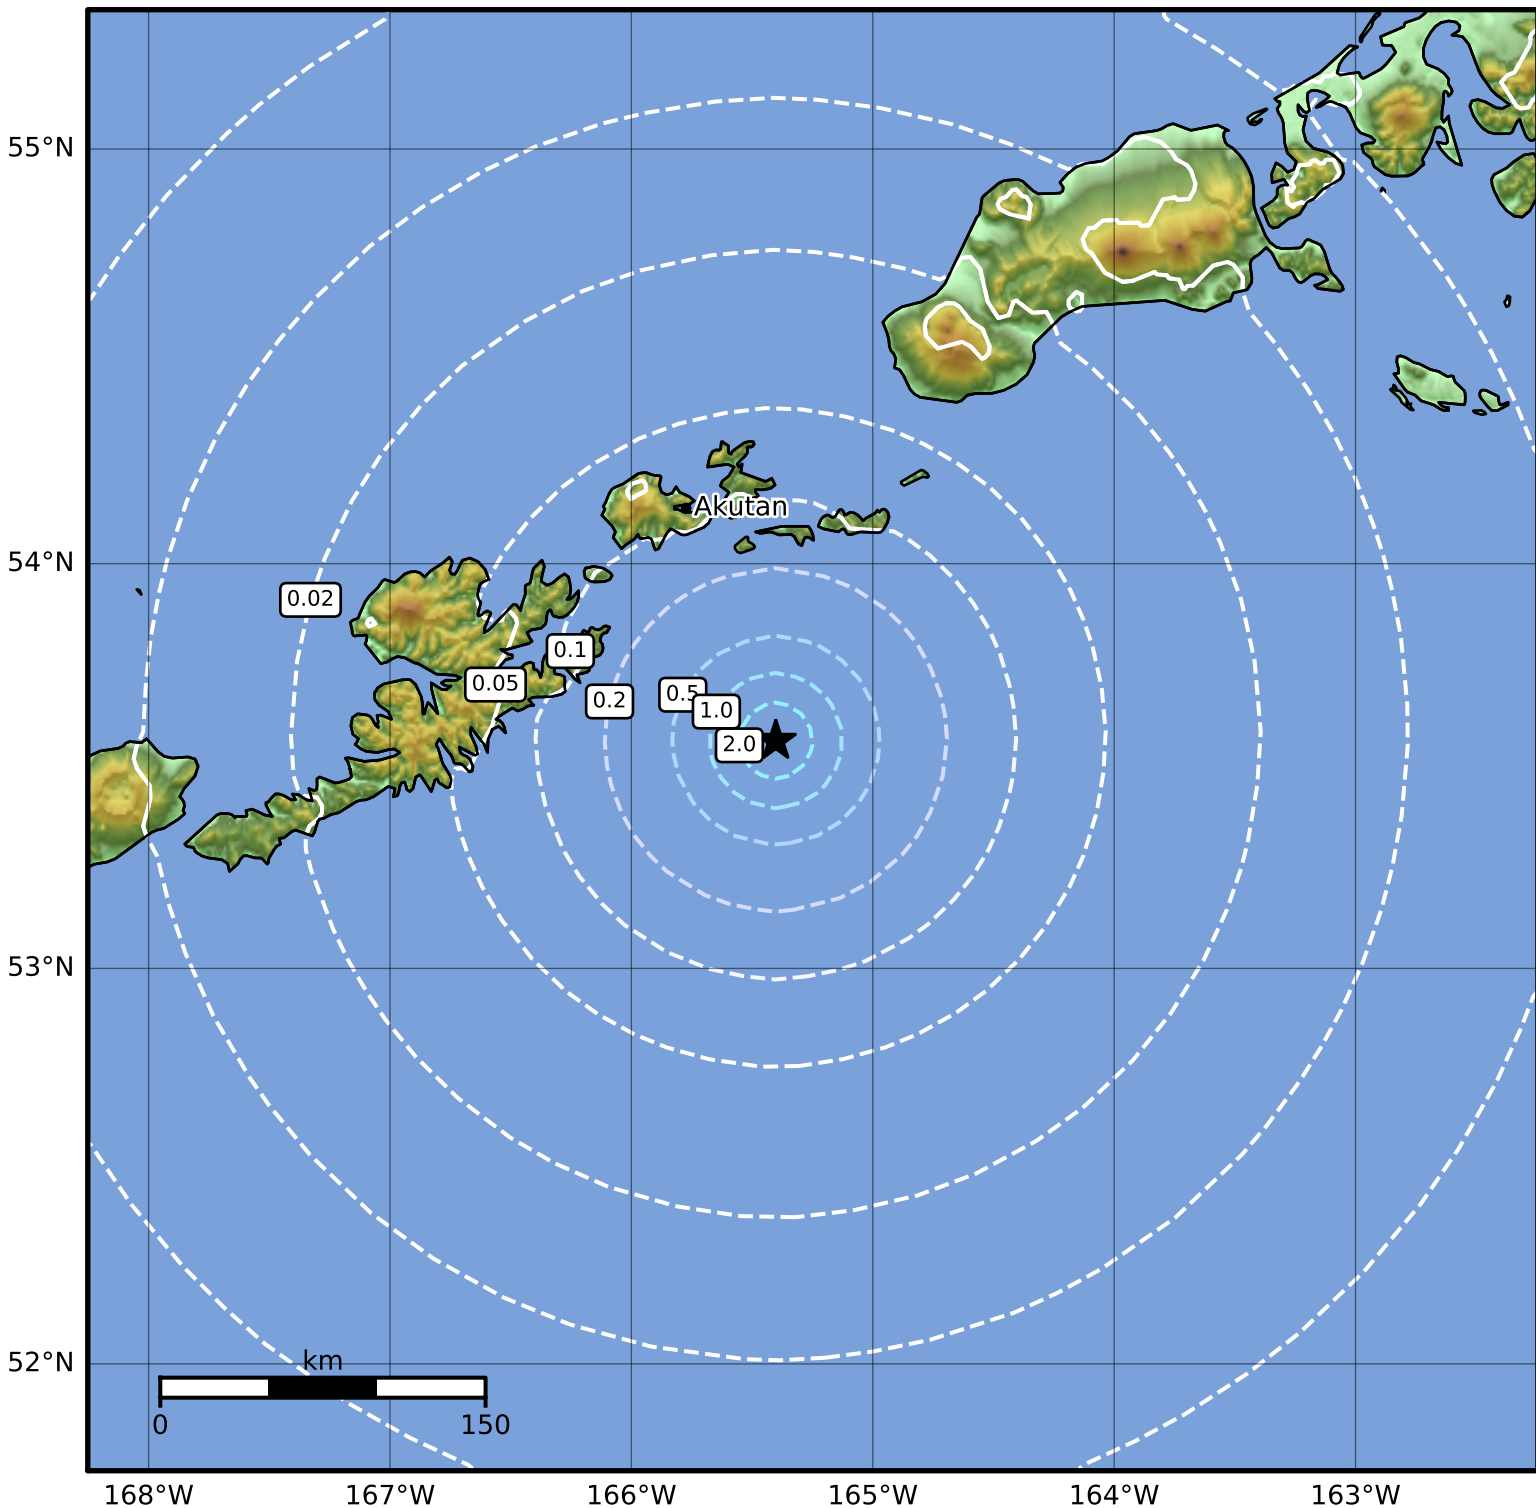

0.3 Second Peak Spectral Acceleration Map Alaska Earthquake Center  
 ShakeMap: 68 km (42 miles) SSE of Akutan  
 Oct 16, 2023 15:52:17 UTC M3.9 N53.57 W165.40 Depth: 9.8km ID:ak023da7jzgm

SA(0.3) (%g)	0.1	0.2	0.5	1	2	5	10	20	50	100	200
--------------	-----	-----	-----	---	---	---	----	----	----	-----	-----

Scale based on Worden et al. (2012)

Version 2: Processed 2023-10-16T16:12:30Z

△ Seismic Instrument    ○ Reported Intensity

★ Epicenter