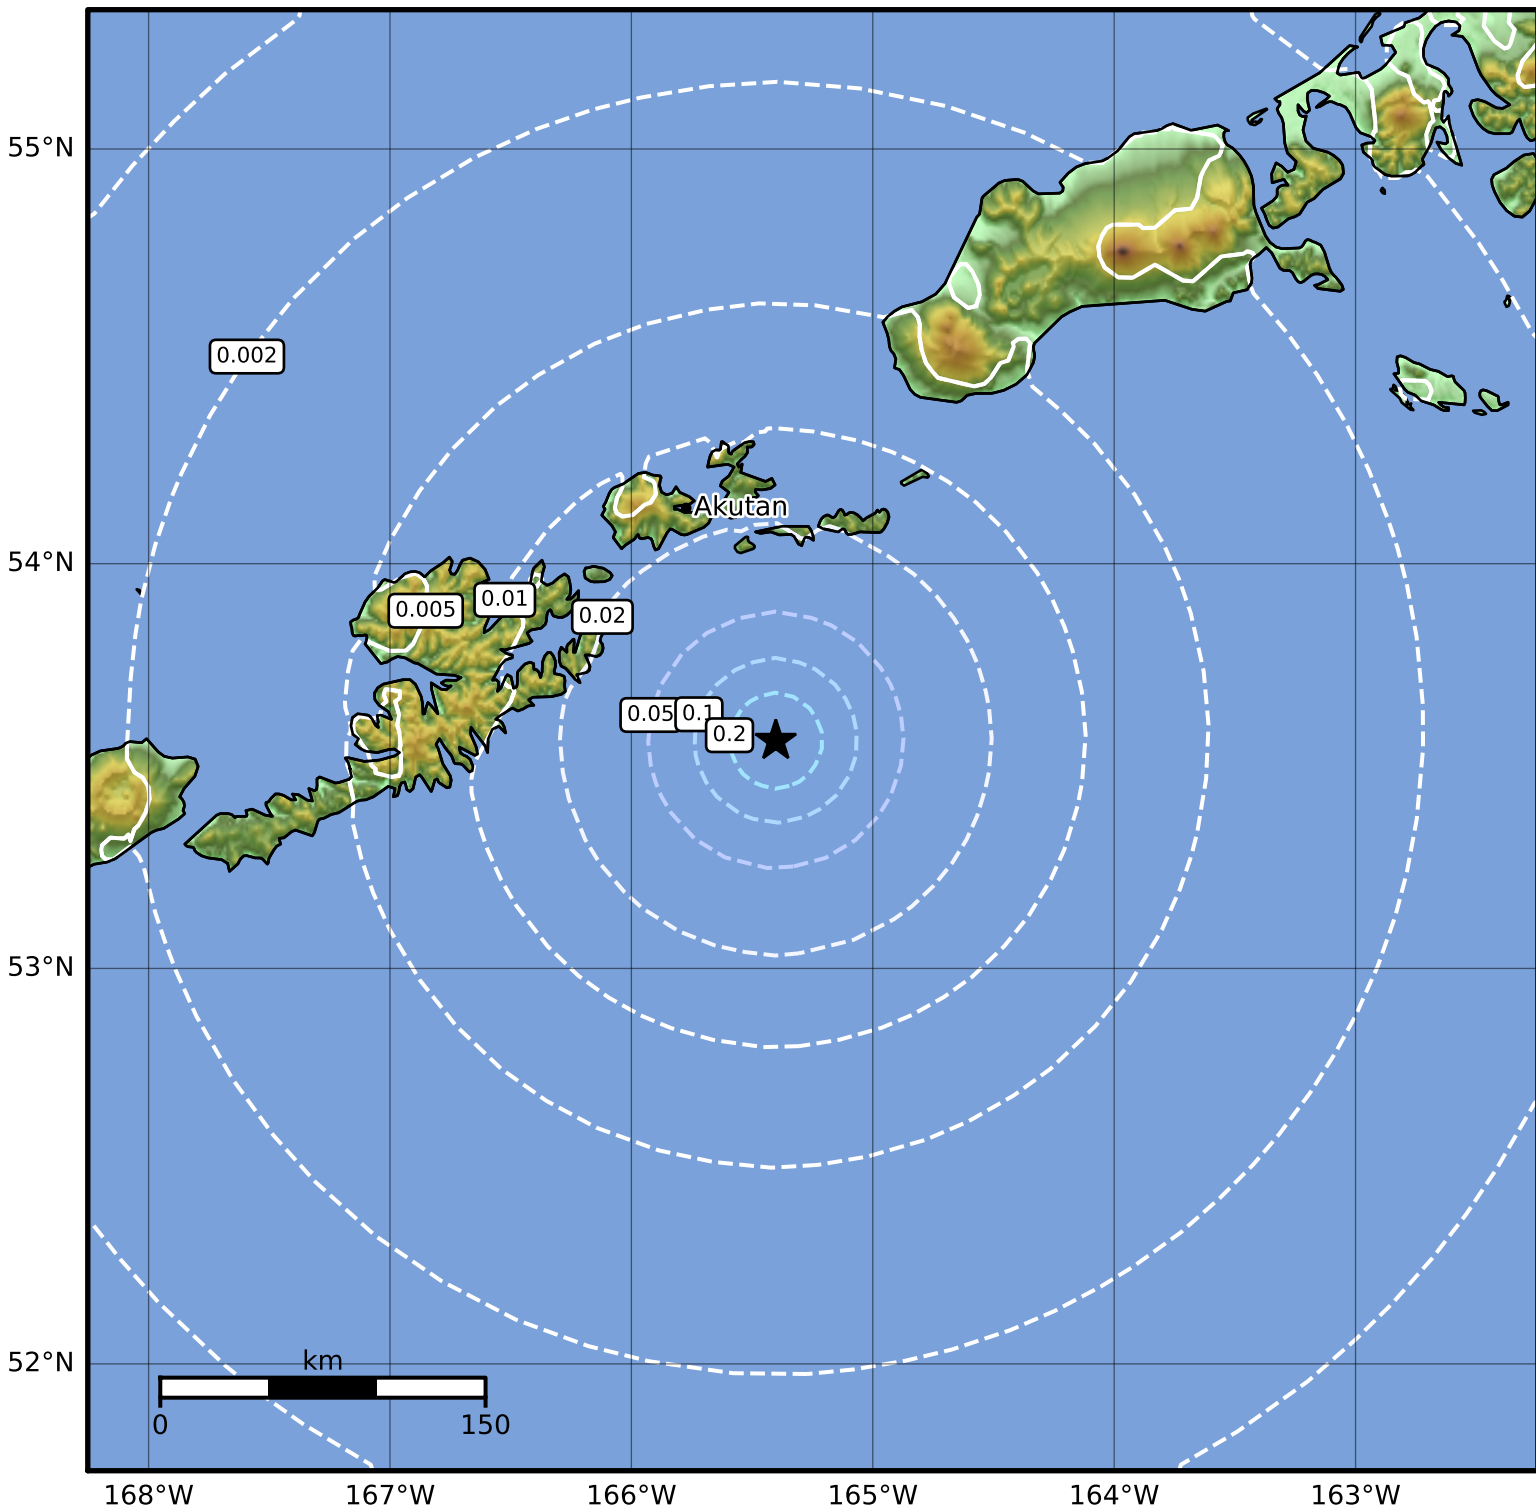

1.0 Second Peak Spectral Acceleration Map Alaska Earthquake Center
 ShakeMap: 68 km (42 miles) SSE of Akutan
 Oct 16, 2023 15:52:17 UTC M3.9 N53.57 W165.40 Depth: 9.8km ID:ak023da7jzgm

SA(1.0) (%g)	0.1	0.2	0.5	1	2	5	10	20	50	100	200
--------------	-----	-----	-----	---	---	---	----	----	----	-----	-----

Scale based on Worden et al. (2012)

Version 2: Processed 2023-10-16T16:12:30Z

△ Seismic Instrument ○ Reported Intensity

★ Epicenter