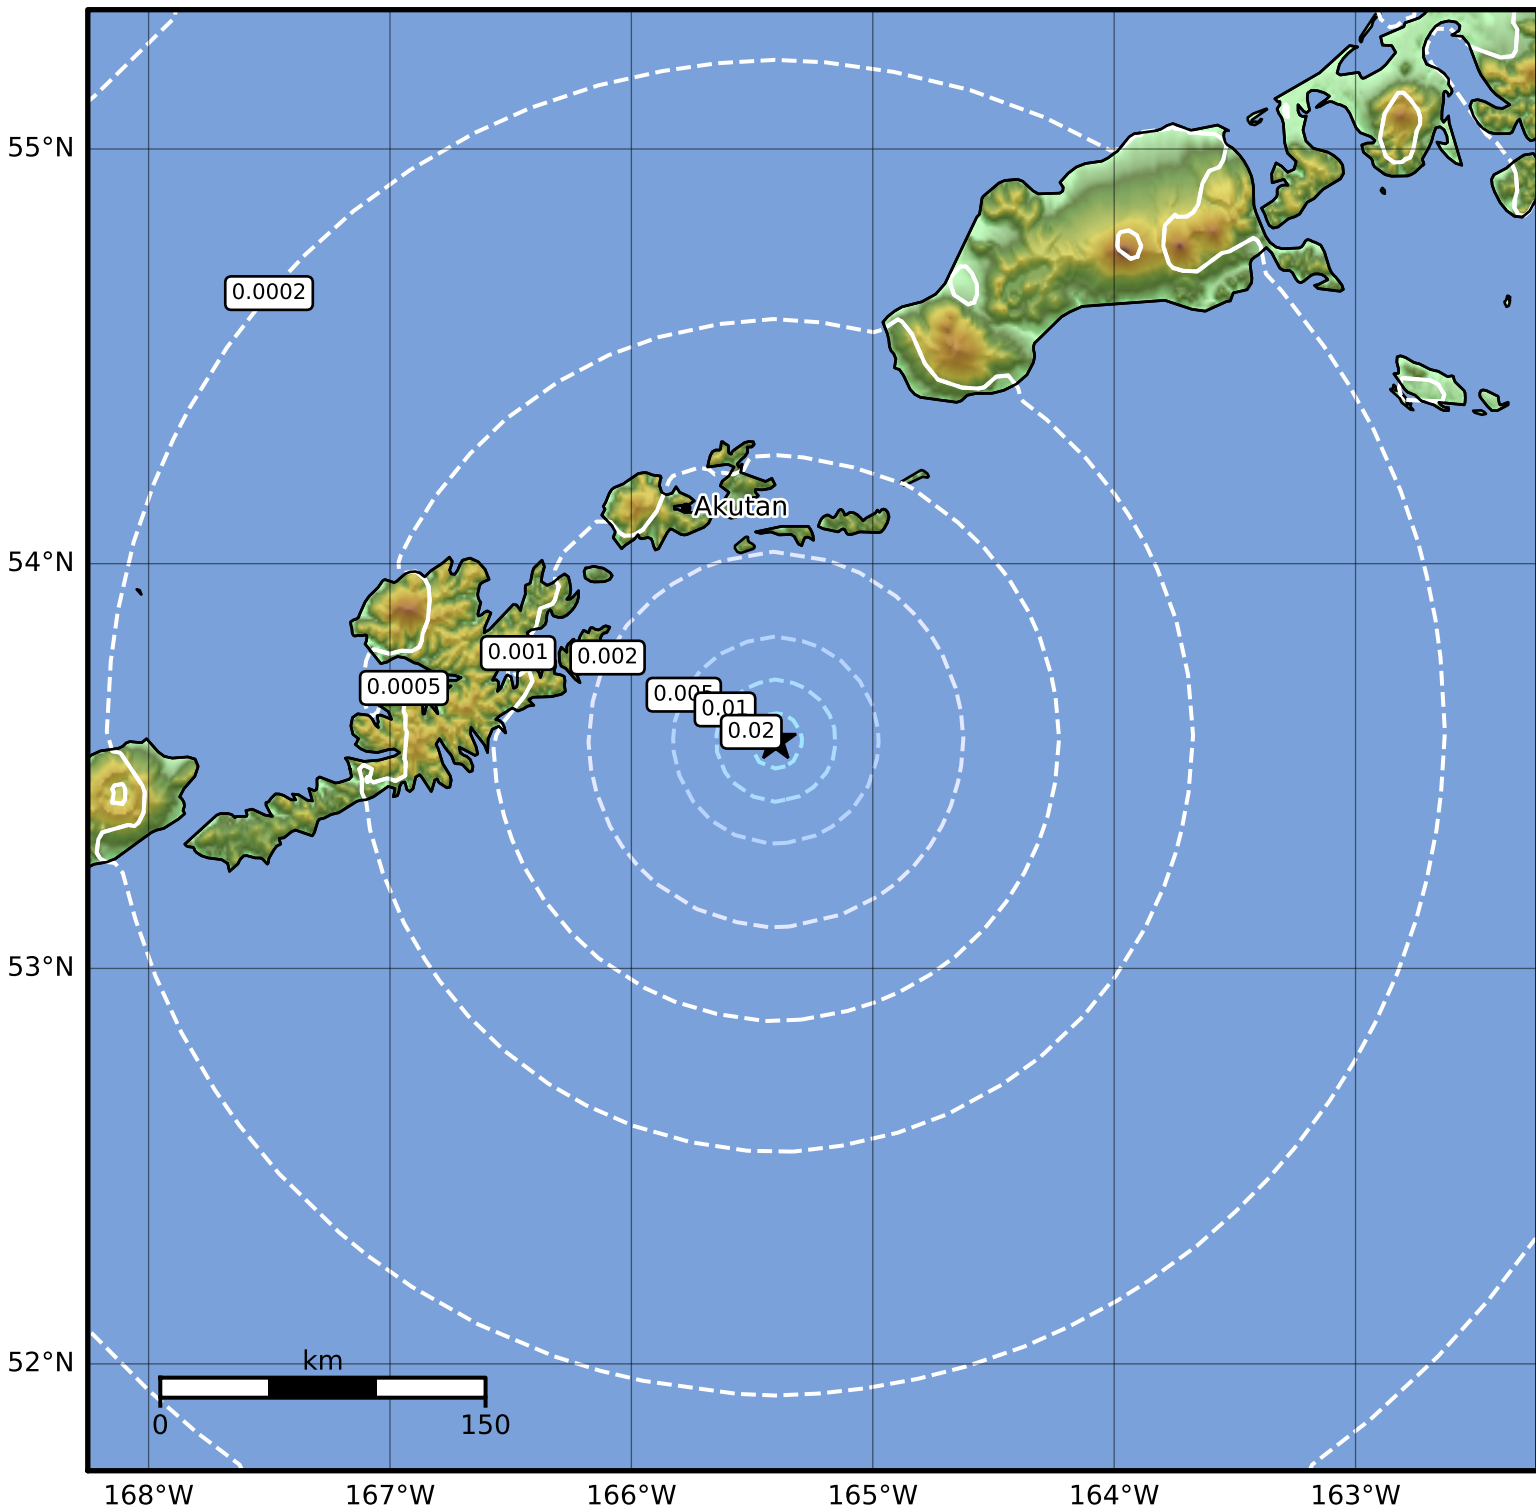

3.0 Second Peak Spectral Acceleration Map Alaska Earthquake Center
 ShakeMap: 68 km (42 miles) SSE of Akutan
 Oct 16, 2023 15:52:17 UTC M3.9 N53.57 W165.40 Depth: 9.8km ID:ak023da7jzgm

Scale based on Worden et al. (2012)

Version 2: Processed 2023-10-16T16:12:30Z

△ Seismic Instrument ○ Reported Intensity

★ Epicenter