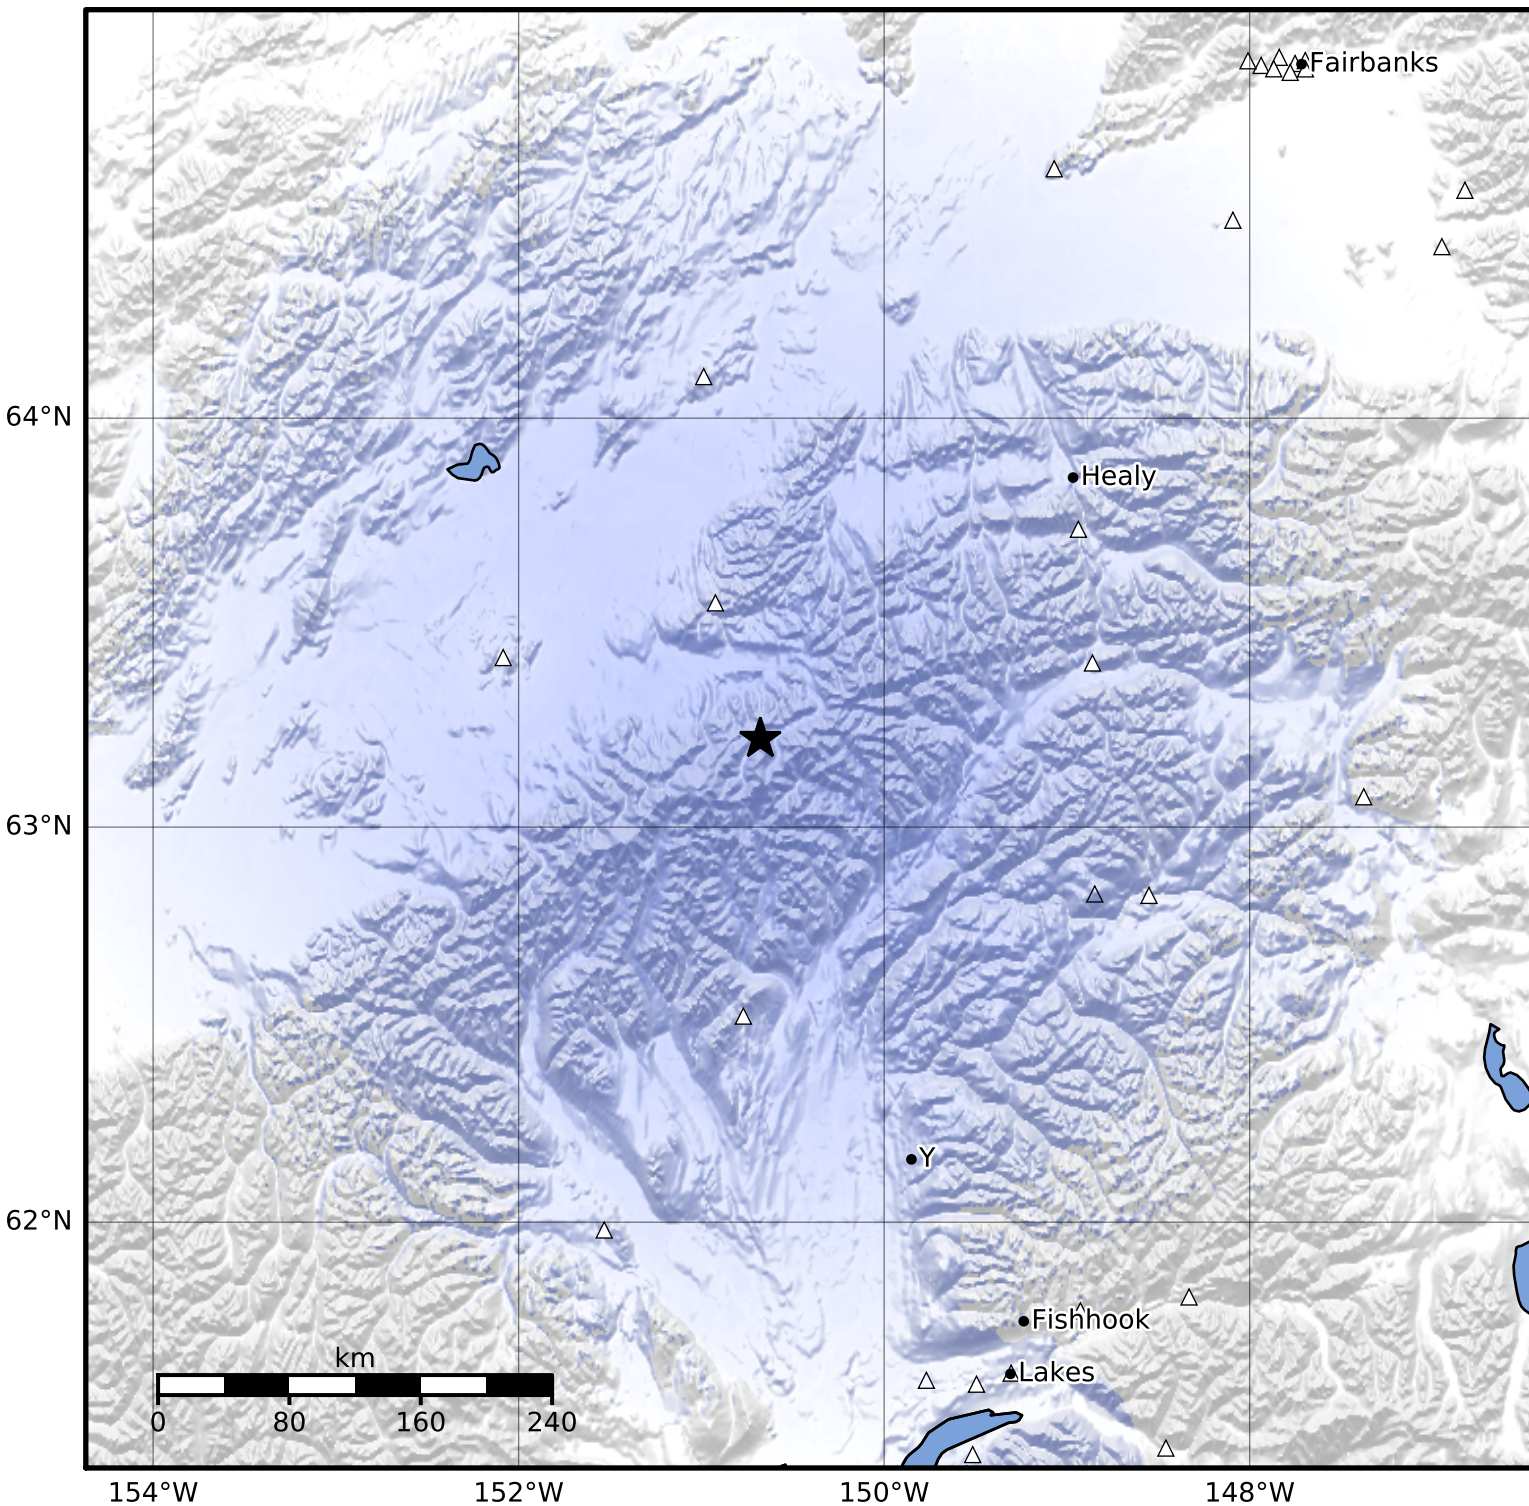

Macroseismic Intensity Map Alaska Earthquake Center
 ShakeMap: 36 km (22 miles) SSE of Kantishna
 Jan 08, 2023 07:28:30 UTC M3.7 N63.22 W150.68 Depth: 127.6km ID:ak023dcmvjq

SHAKING	Not felt	Weak	Light	Moderate	Strong	Very strong	Severe	Violent	Extreme
DAMAGE	None	None	None	Very light	Light	Moderate	Moderate/heavy	Heavy	Very heavy
PGA(%g)	<0.0464	0.297	2.76	6.2	11.5	21.5	40.1	74.7	>139
PGV(cm/s)	<0.0215	0.135	1.41	4.65	9.64	20	41.4	85.8	>178
INTENSITY	I	II-III	IV	V	VI	VII	VIII	IX	X+

Scale based on Worden et al. (2012)

Version 1: Processed 2023-01-08T23:19:52Z

△ Seismic Instrument ○ Reported Intensity

★ Epicenter