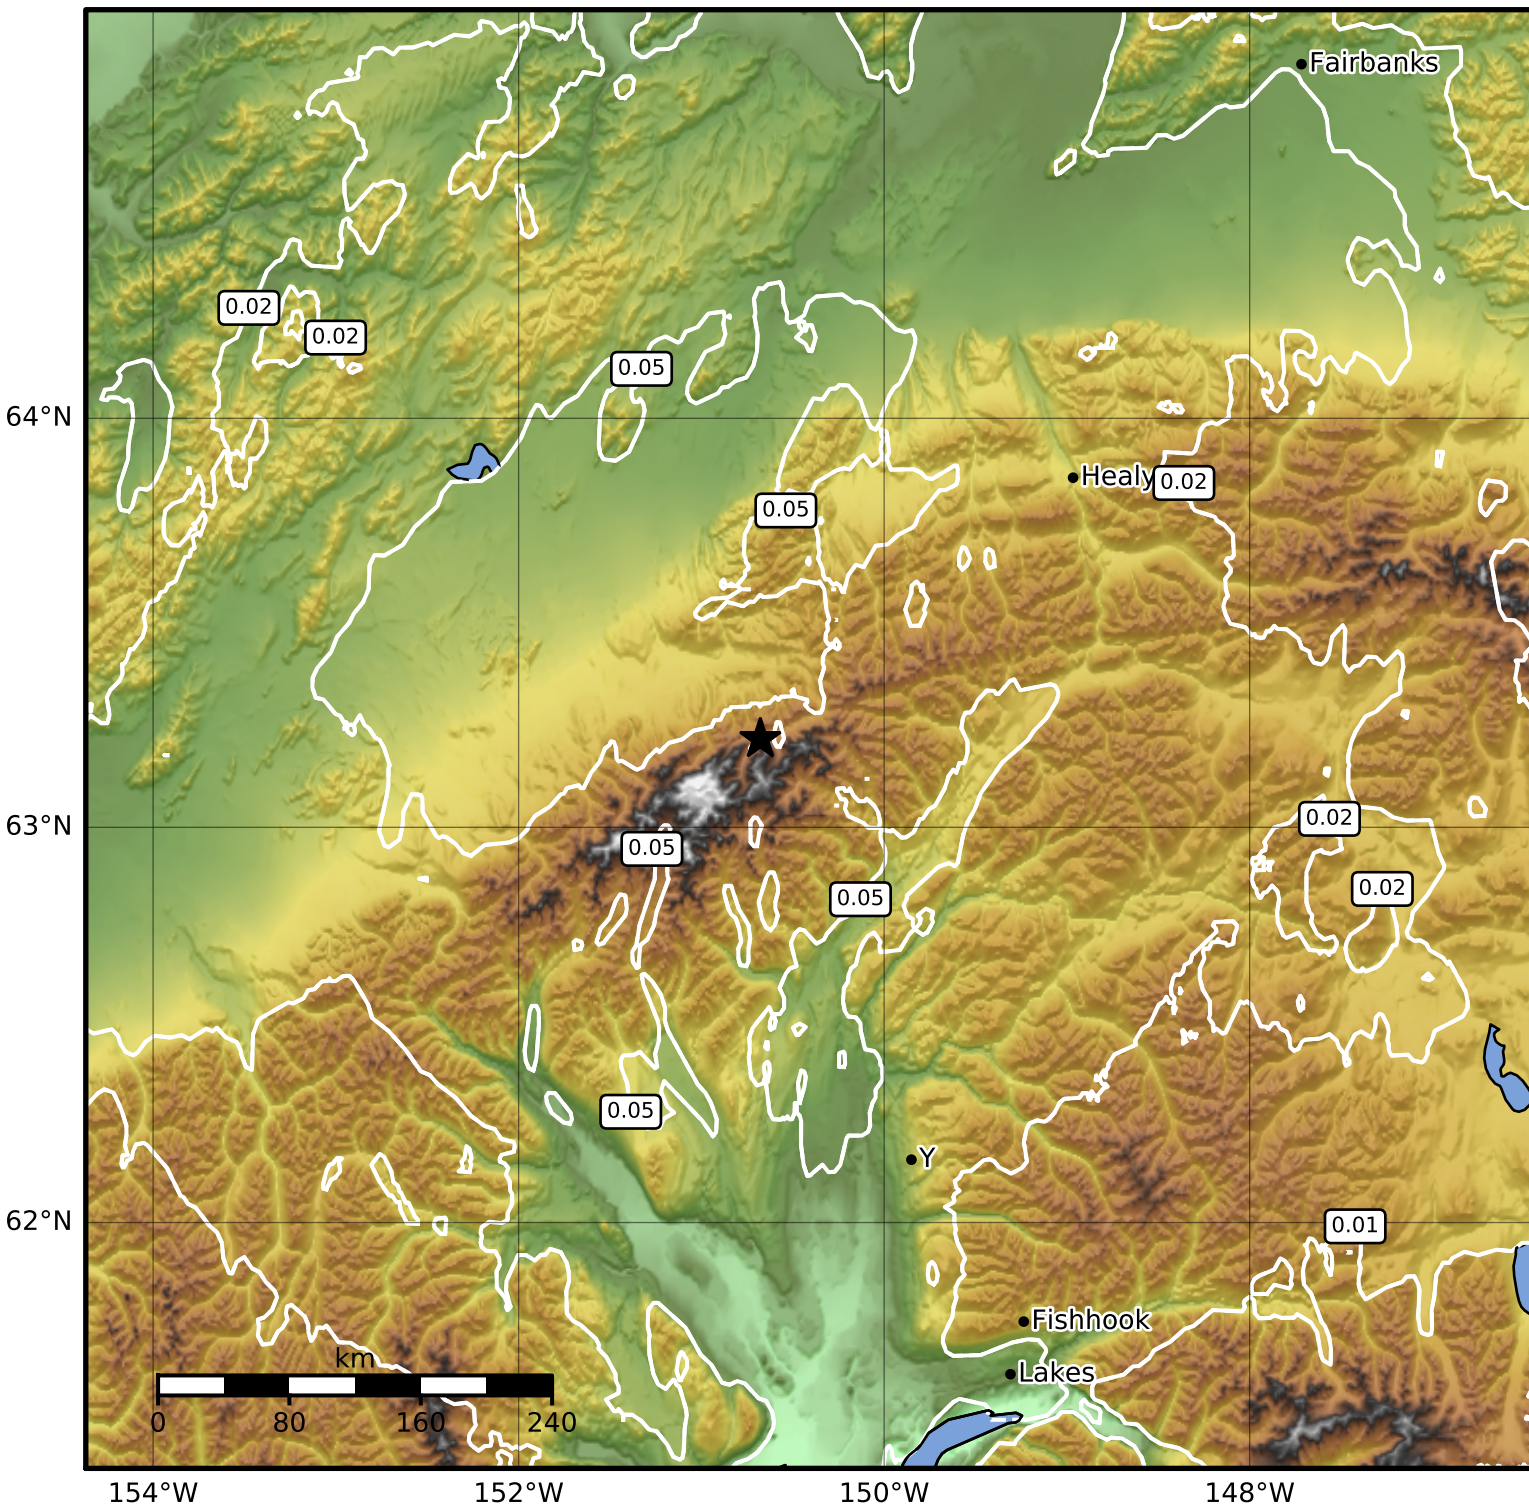

0.3 Second Peak Spectral Acceleration Map Alaska Earthquake Center
 ShakeMap: 36 km (22 miles) SSE of Kantishna
 Jan 08, 2023 07:28:30 UTC M3.7 N63.22 W150.68 Depth: 127.6km ID:ak023dcmvjq

SA(0.3) (%g)	0.1	0.2	0.5	1	2	5	10	20	50	100	200
--------------	-----	-----	-----	---	---	---	----	----	----	-----	-----

Scale based on Worden et al. (2012)

△ Seismic Instrument ○ Reported Intensity

★ Epicenter

Version 1: Processed 2023-01-08T23:19:52Z