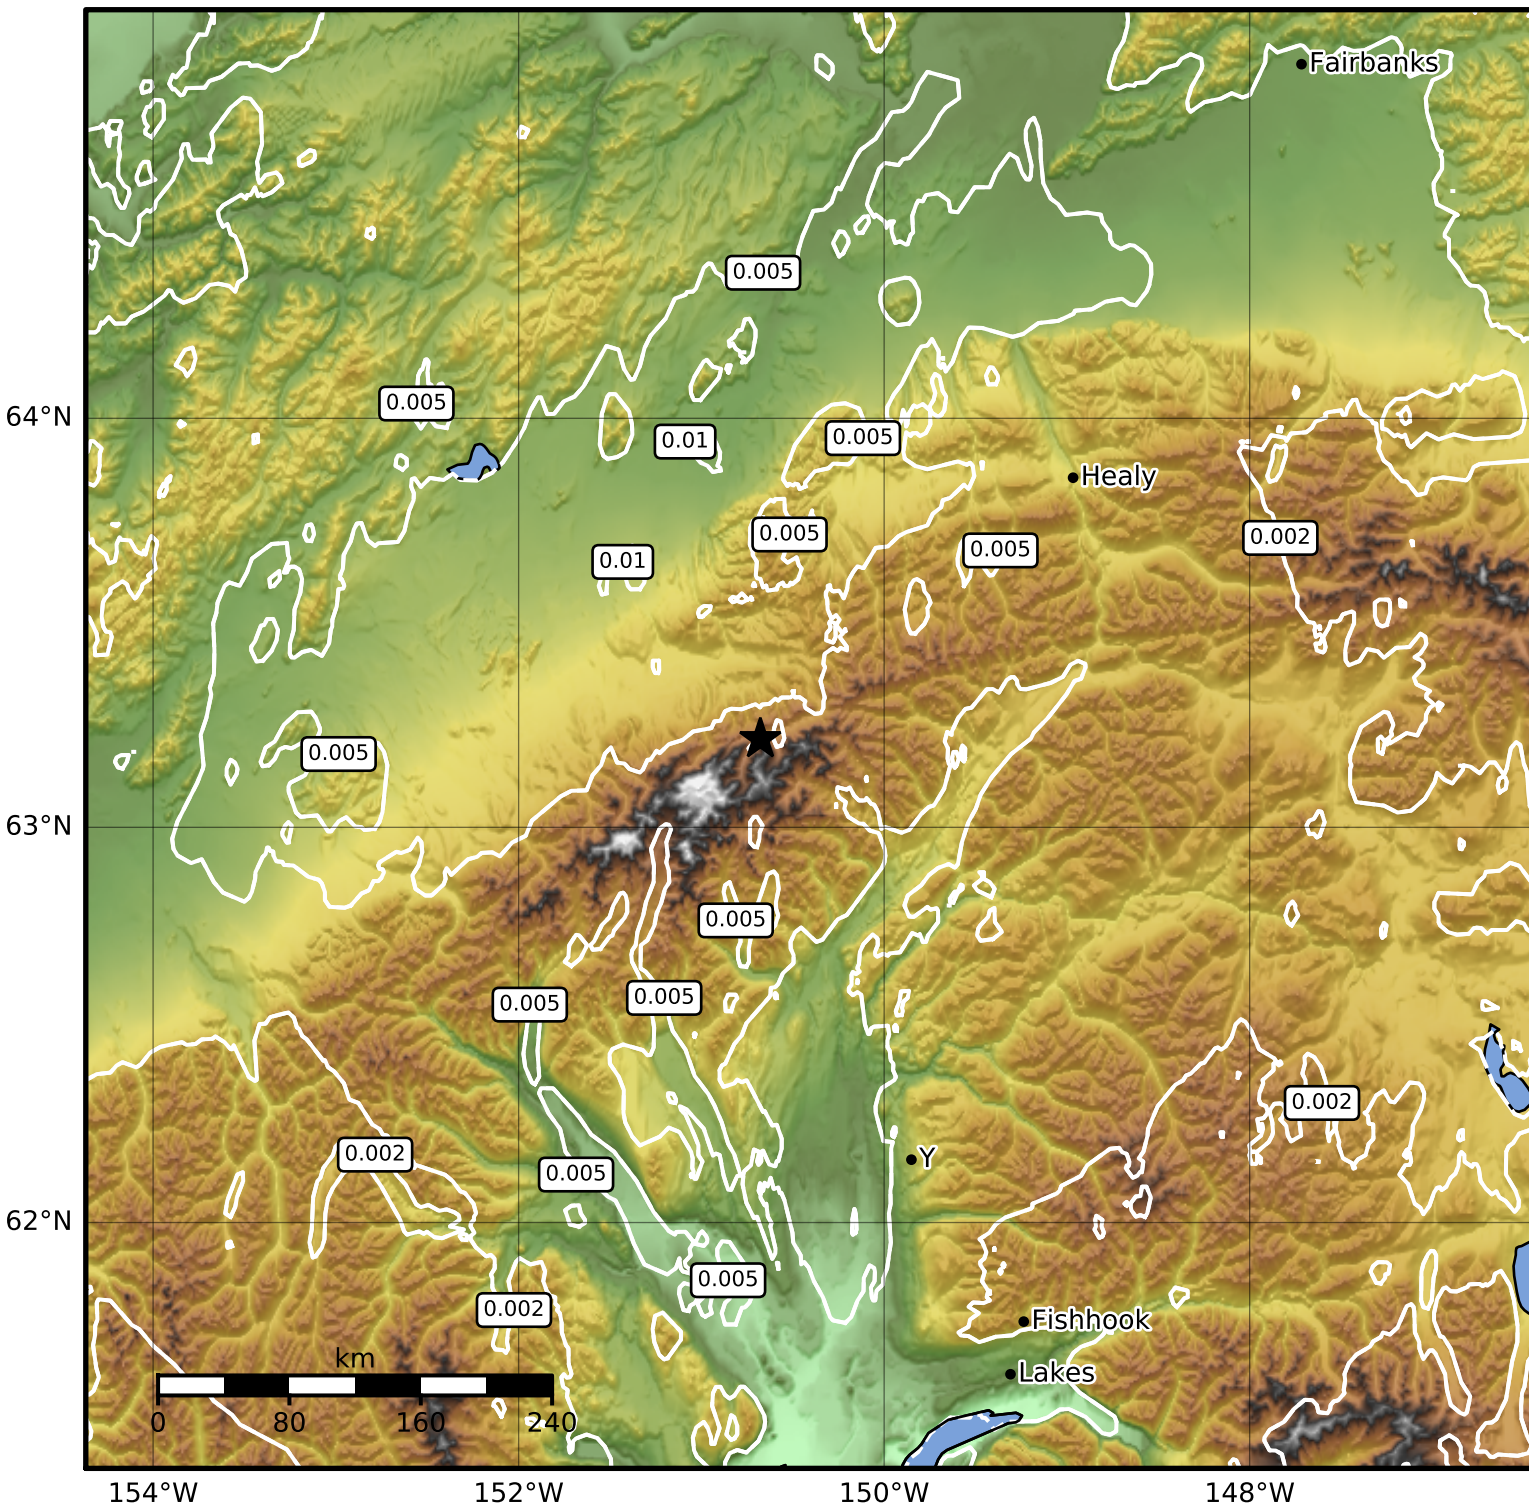

1.0 Second Peak Spectral Acceleration Map Alaska Earthquake Center
 ShakeMap: 36 km (22 miles) SSE of Kantishna
 Jan 08, 2023 07:28:30 UTC M3.7 N63.22 W150.68 Depth: 127.6km ID:ak023dcmvjq

SA(1.0) (%g)	0.1	0.2	0.5	1	2	5	10	20	50	100	200
--------------	-----	-----	-----	---	---	---	----	----	----	-----	-----

Scale based on Worden et al. (2012)

△ Seismic Instrument ○ Reported Intensity

★ Epicenter

Version 1: Processed 2023-01-08T23:19:52Z