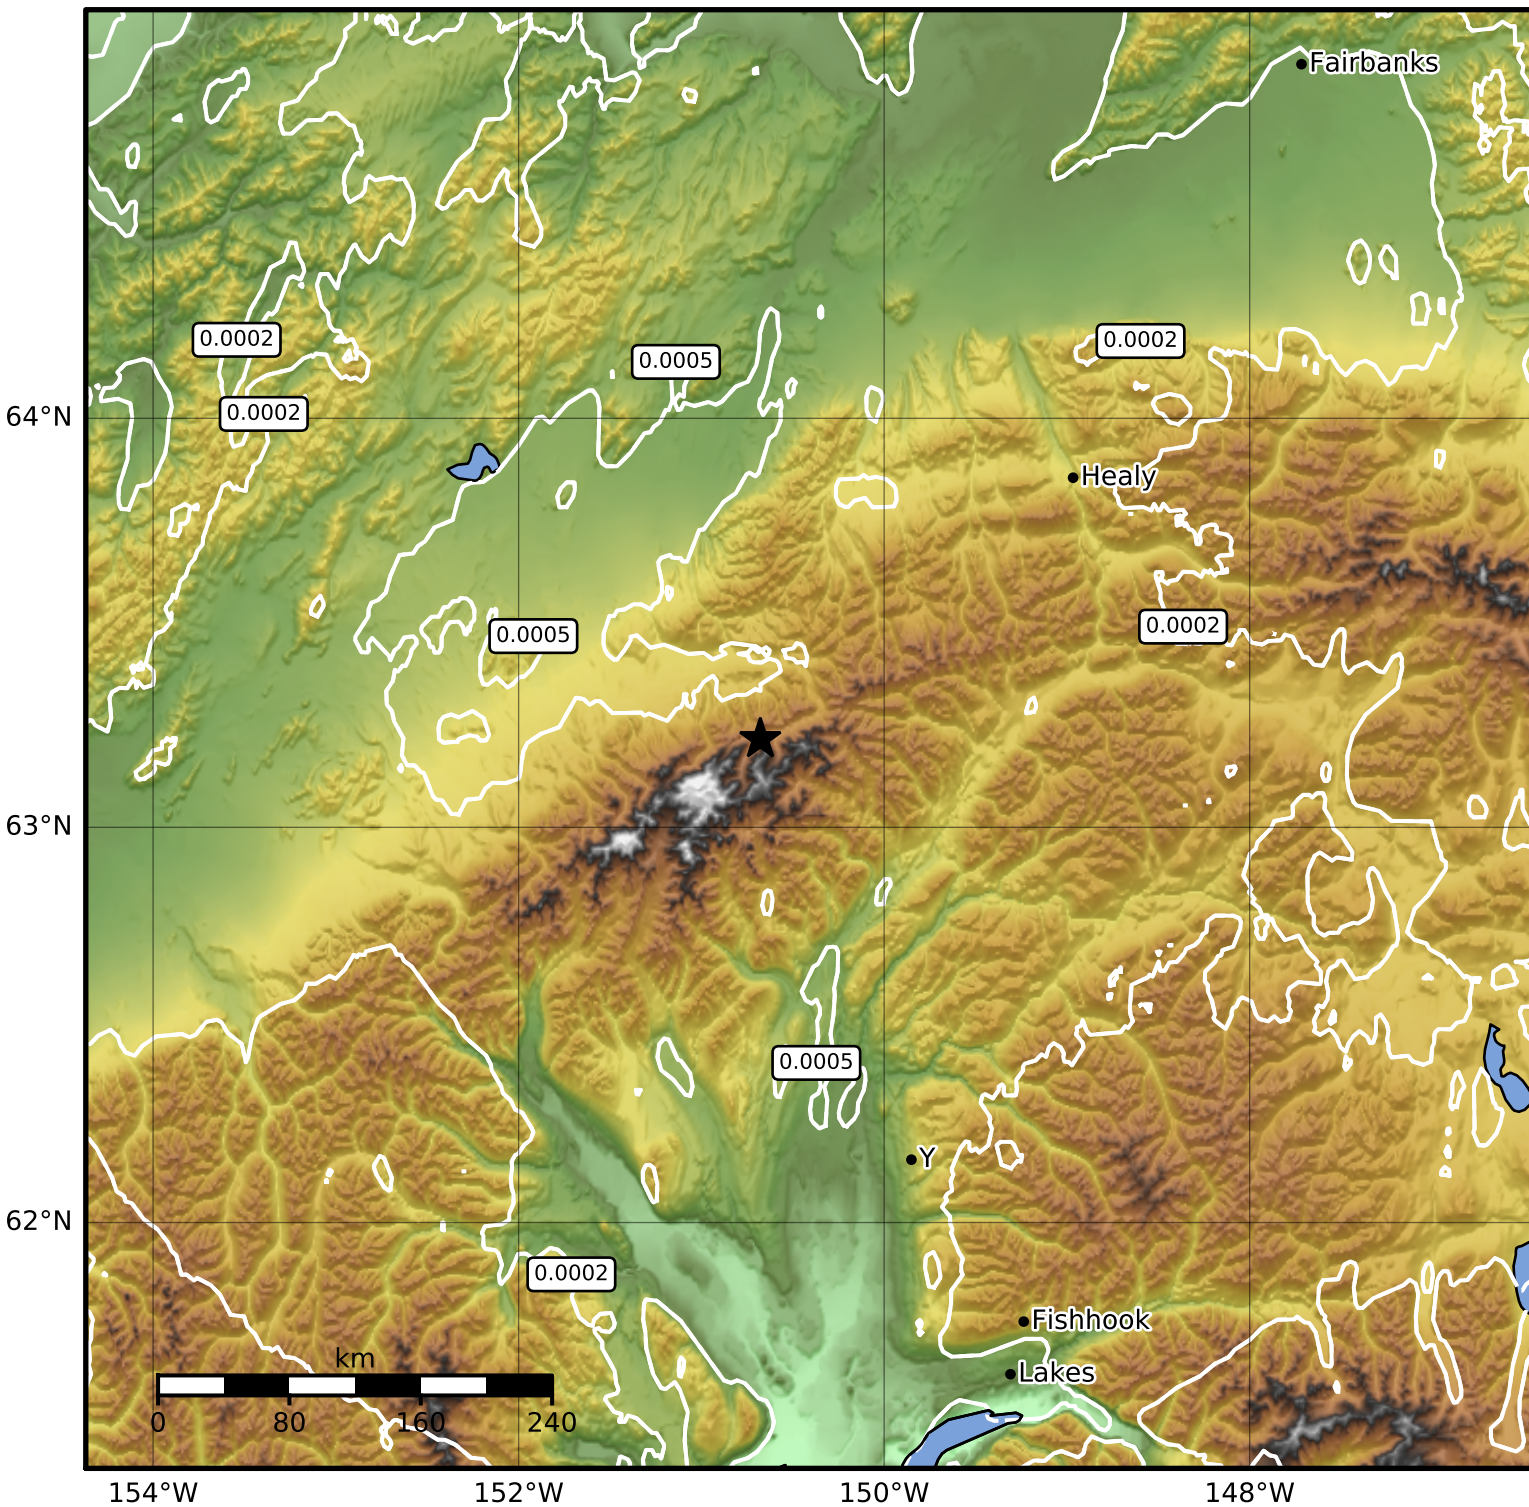

3.0 Second Peak Spectral Acceleration Map Alaska Earthquake Center
ShakeMap: 36 km (22 miles) SSE of Kantishna
Jan 08, 2023 07:28:30 UTC M3.7 N63.22 W150.68 Depth: 127.6km ID:ak023dcmvjq

Scale based on Worden et al. (2012)

△ Seismic Instrument ○ Reported Intensity

★ Epicenter

Version 1: Processed 2023-01-08T23:19:52Z