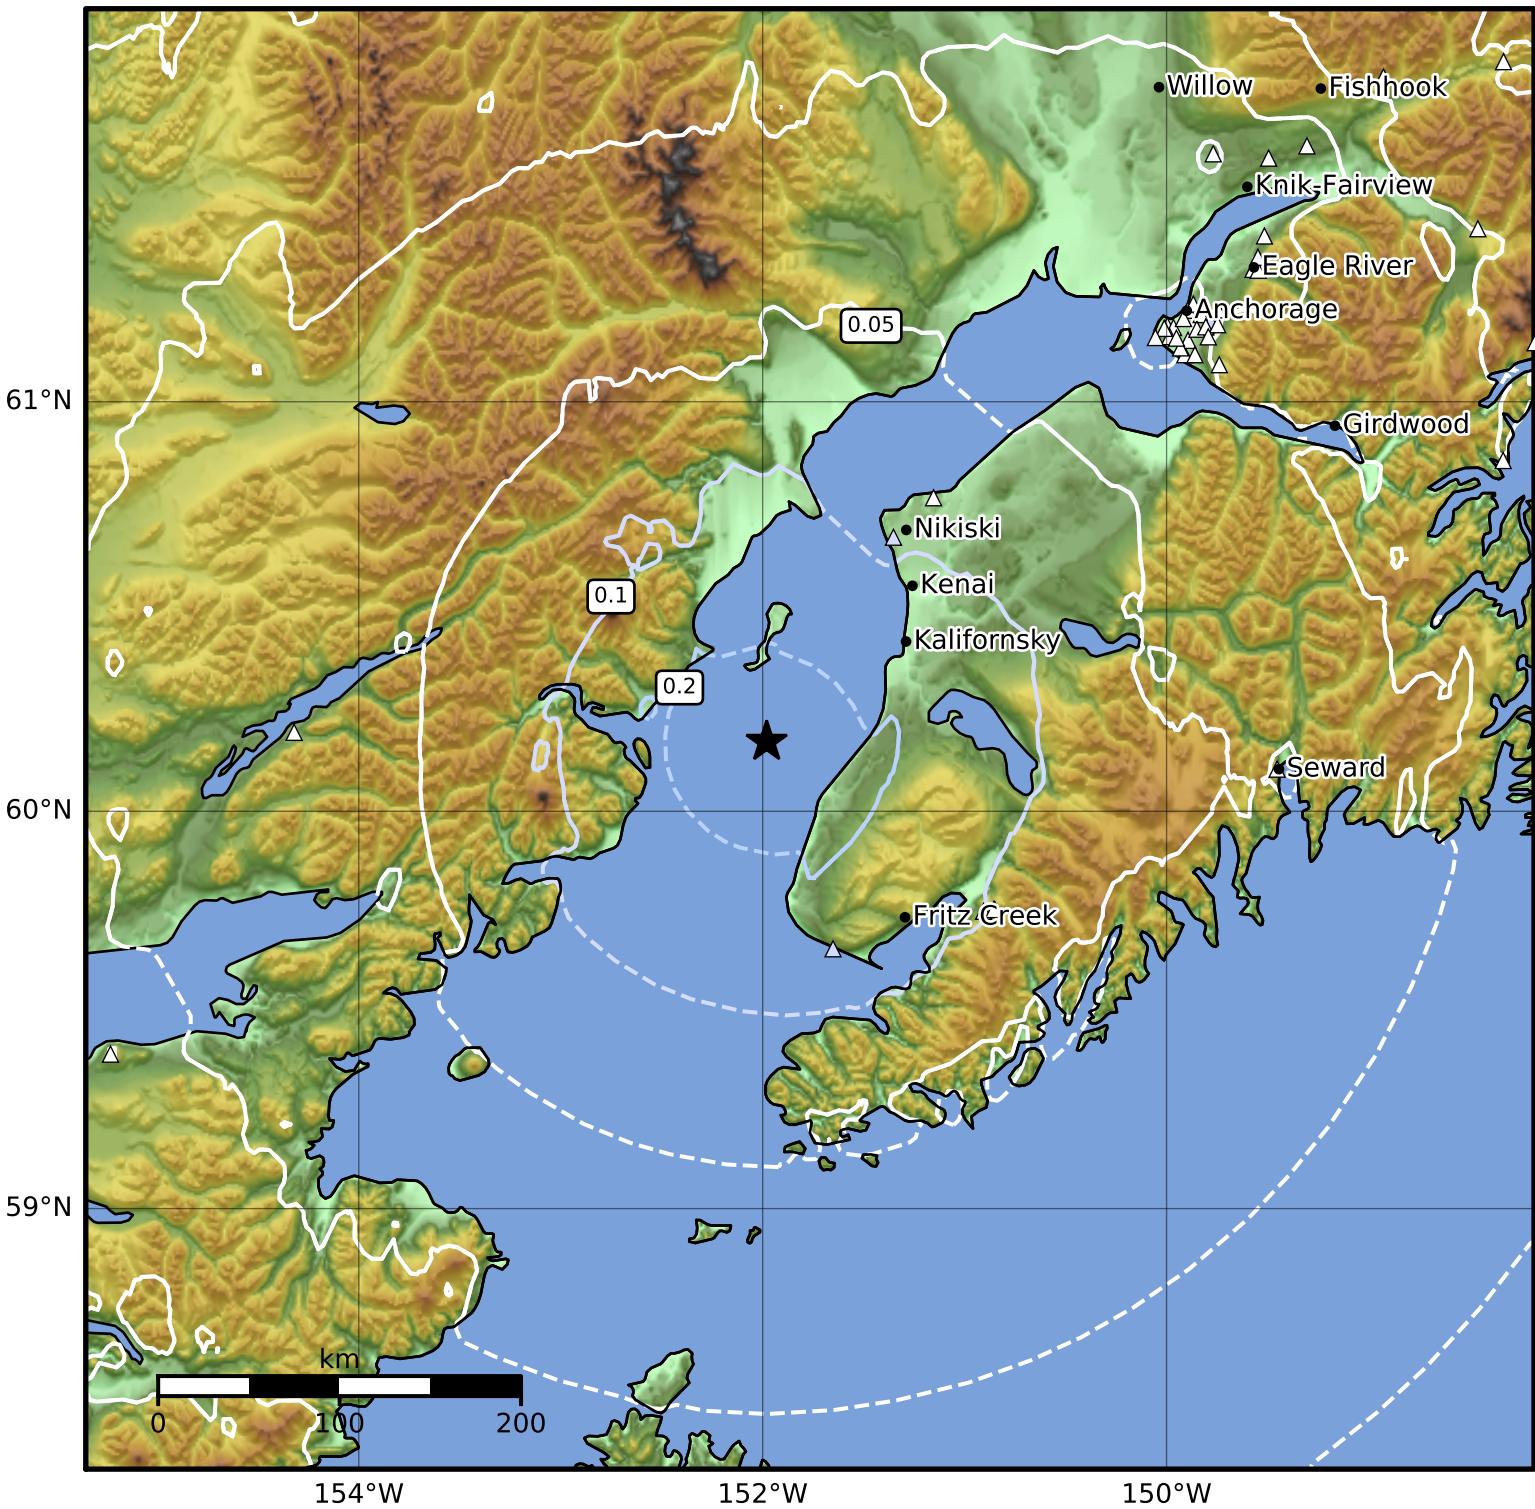

Peak Ground Acceleration Map Alaska Earthquake Center
 ShakeMap: 22 km (14 miles) NW of Ninilchik
 Oct 18, 2023 22:02:33 UTC M3.5 N60.17 W151.98 Depth: 66.1km ID:ak023ddmi0wr

PGA (%g)	0.1	0.2	0.5	1	2	5	10	20	50	100	200
----------	-----	-----	-----	---	---	---	----	----	----	-----	-----

Scale based on Worden et al. (2012)

△ Seismic Instrument ○ Reported Intensity

★ Epicenter

Version 1: Processed 2023-10-18T22:42:08Z