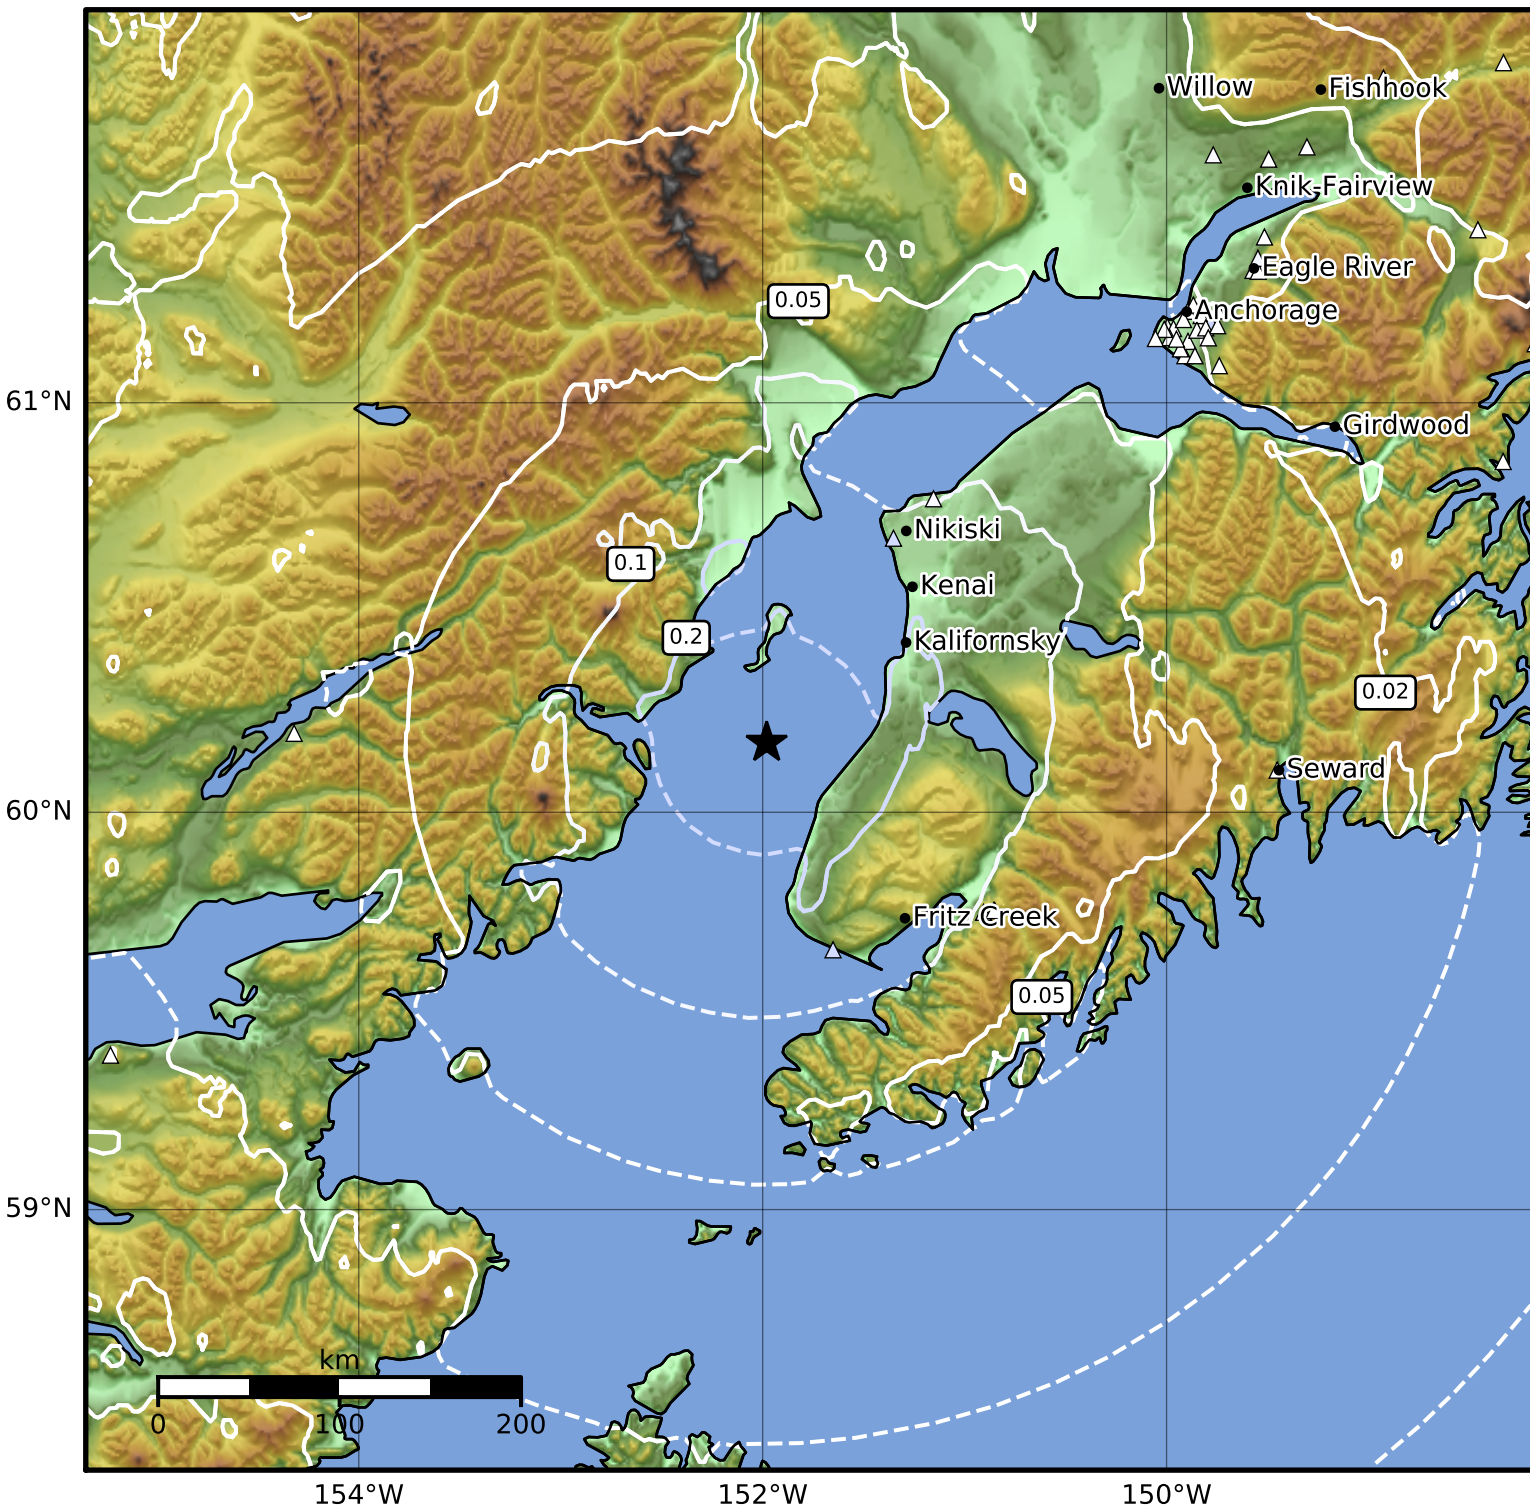

0.3 Second Peak Spectral Acceleration Map Alaska Earthquake Center
 ShakeMap: 22 km (14 miles) NW of Ninilchik
 Oct 18, 2023 22:02:33 UTC M3.5 N60.17 W151.98 Depth: 66.1km ID:ak023ddmi0wr

SA(0.3) (%g)	0.1	0.2	0.5	1	2	5	10	20	50	100	200
--------------	-----	-----	-----	---	---	---	----	----	----	-----	-----

Scale based on Worden et al. (2012)

△ Seismic Instrument ○ Reported Intensity

★ Epicenter

Version 1: Processed 2023-10-18T22:42:08Z