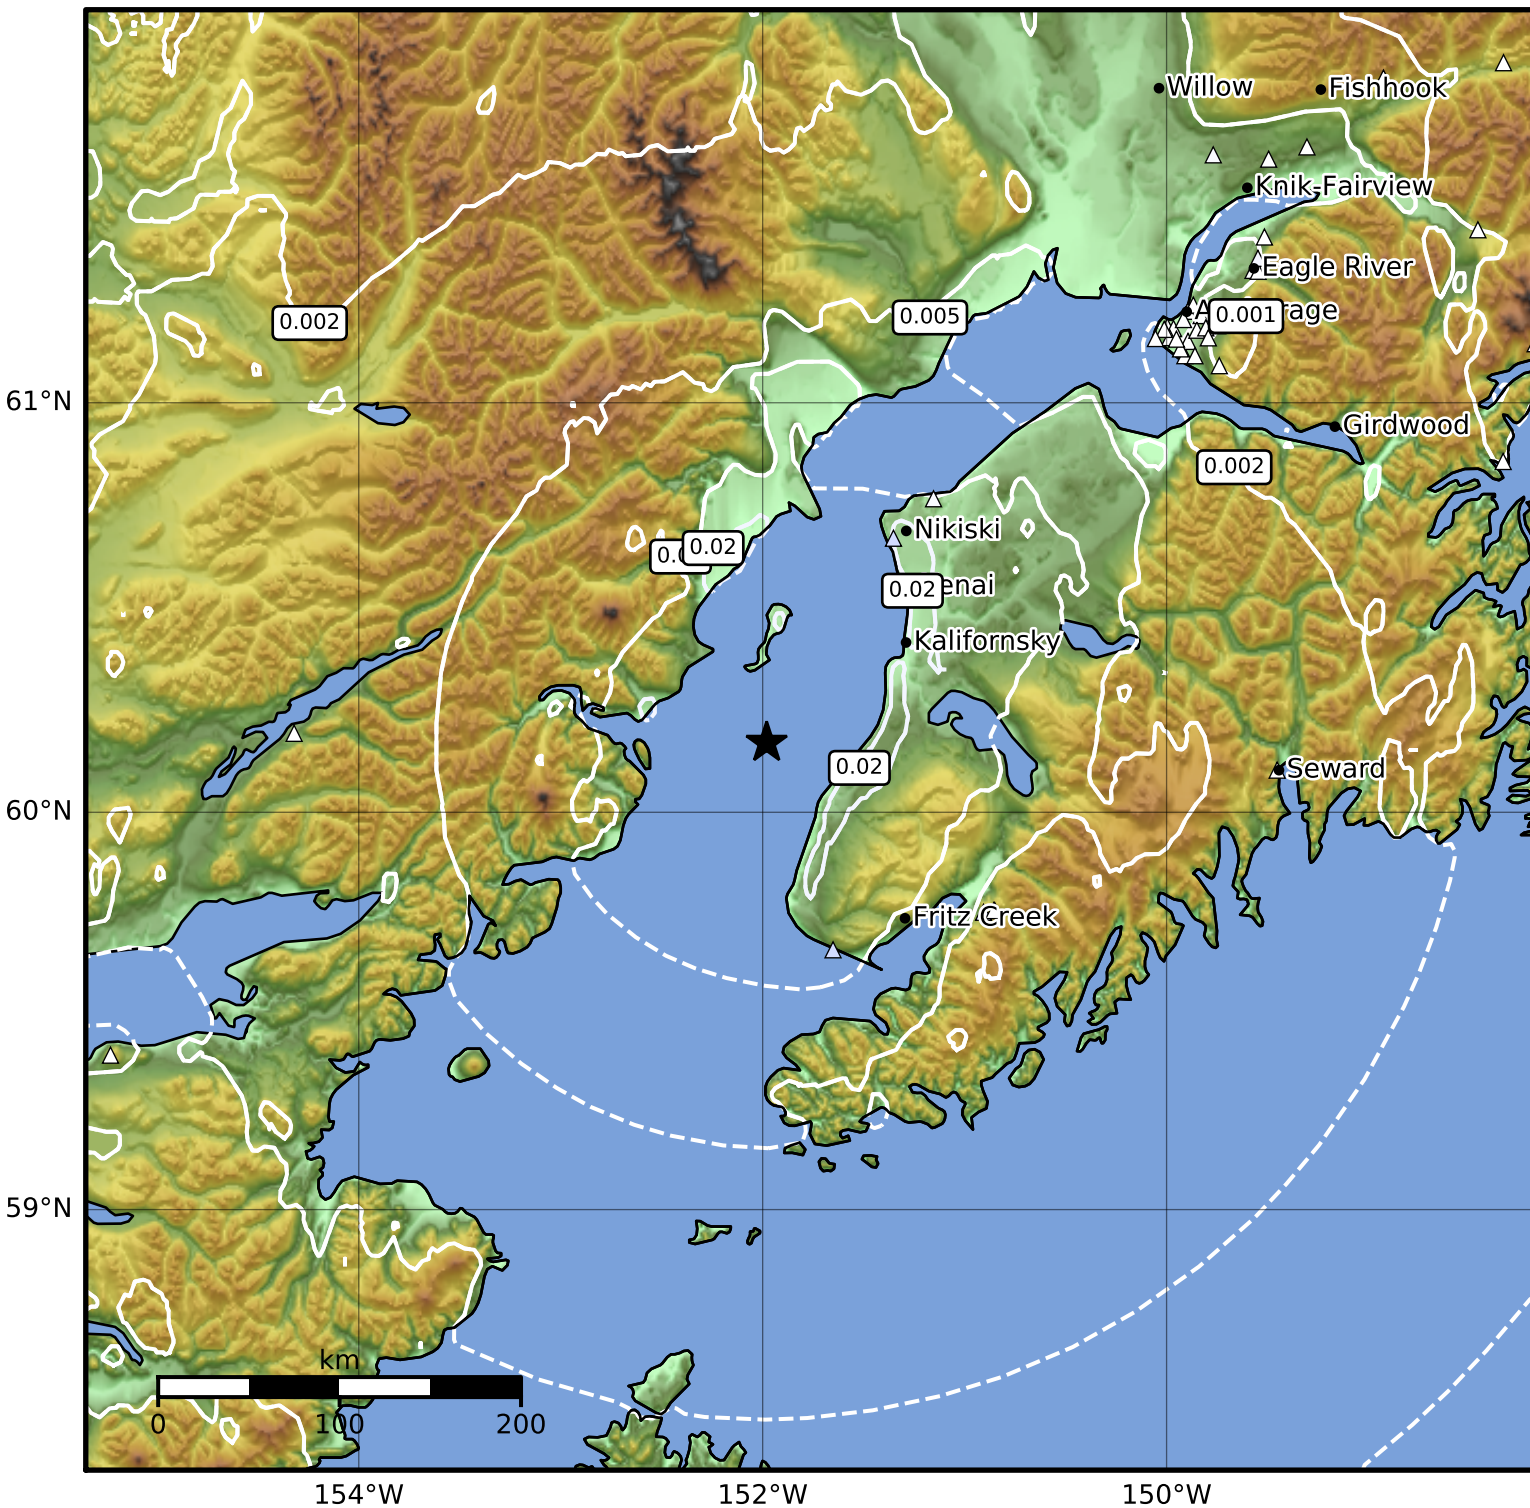

1.0 Second Peak Spectral Acceleration Map Alaska Earthquake Center
 ShakeMap: 22 km (14 miles) NW of Ninilchik
 Oct 18, 2023 22:02:33 UTC M3.5 N60.17 W151.98 Depth: 66.1km ID:ak023ddmi0wr

SA(1.0) (%g)	0.1	0.2	0.5	1	2	5	10	20	50	100	200
--------------	-----	-----	-----	---	---	---	----	----	----	-----	-----

Scale based on Worden et al. (2012)

Version 1: Processed 2023-10-18T22:42:08Z

△ Seismic Instrument ○ Reported Intensity

★ Epicenter