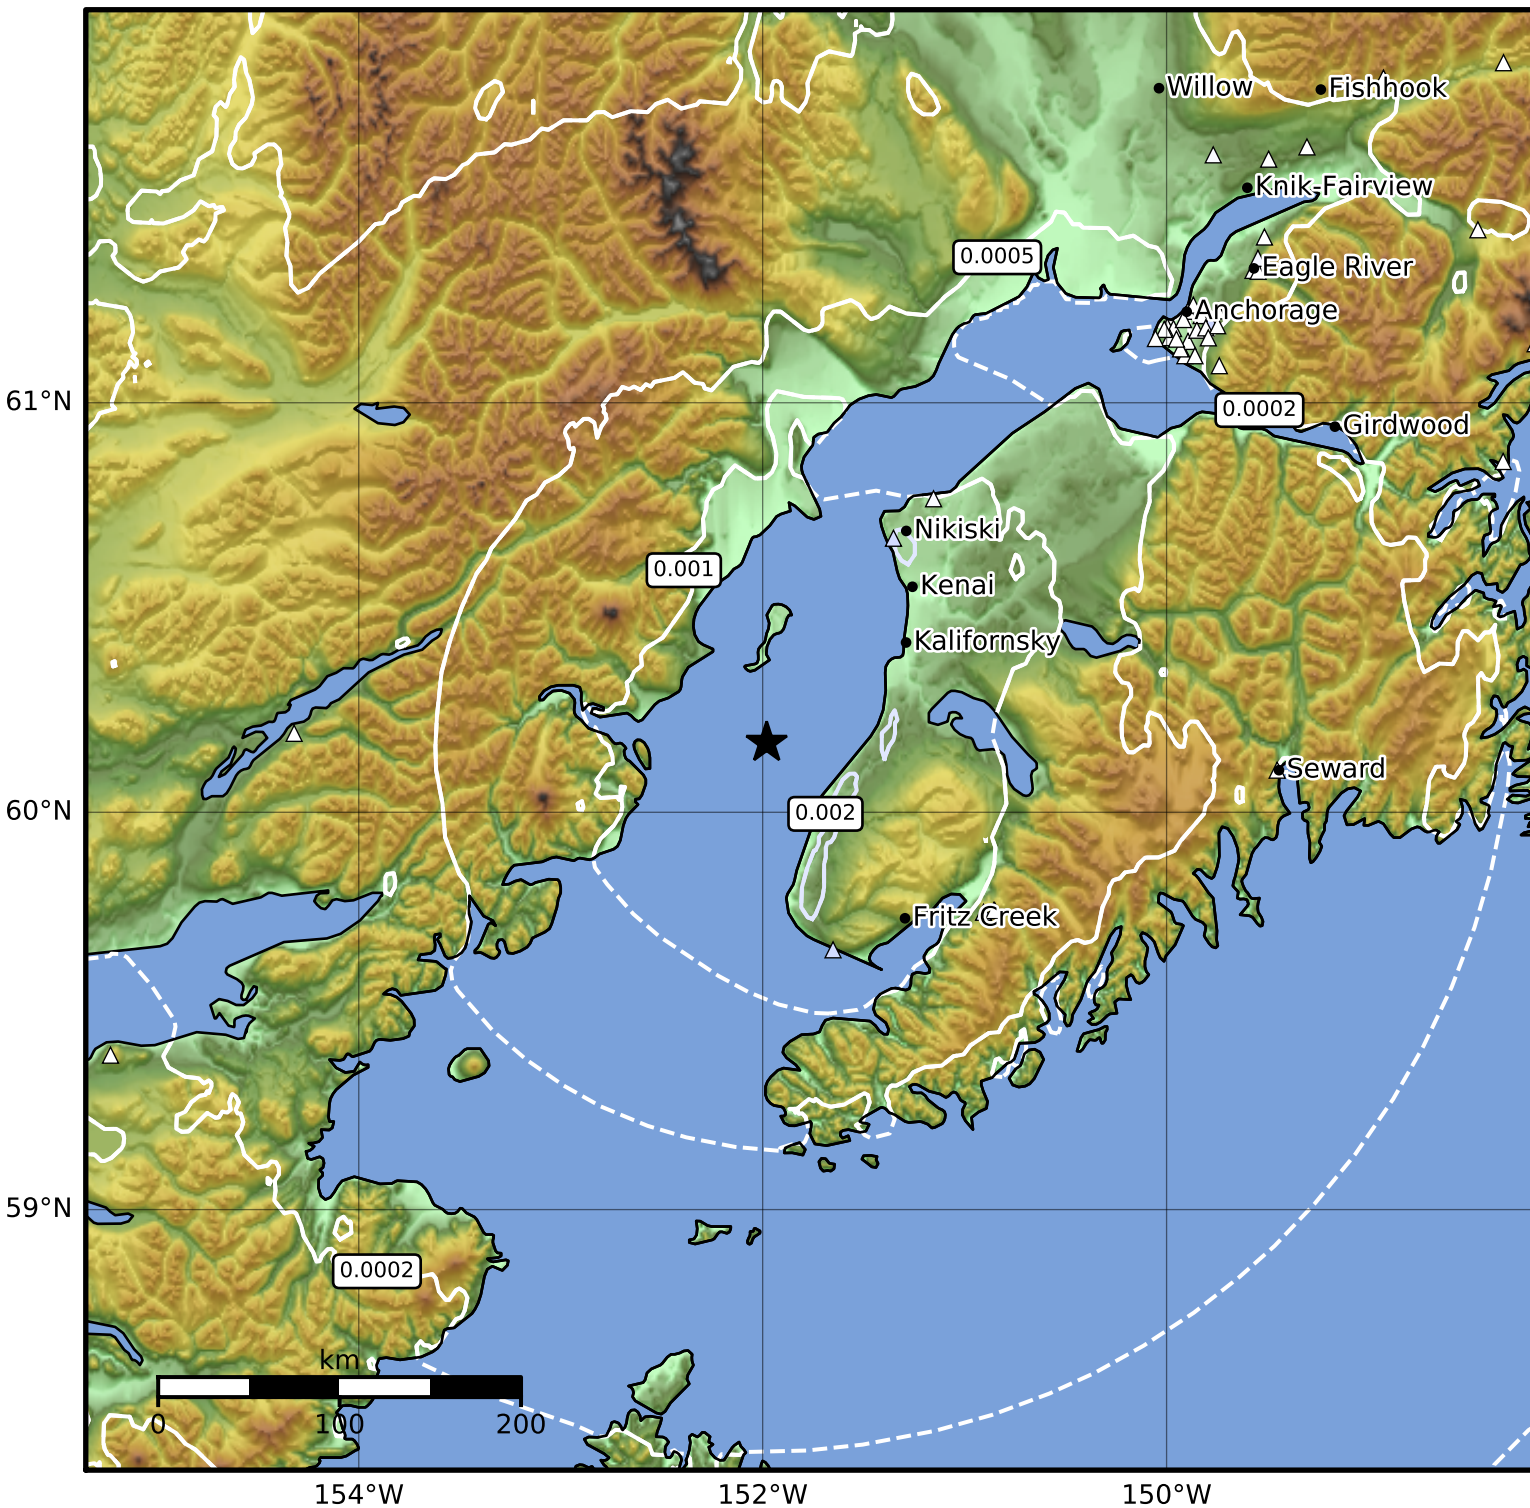

3.0 Second Peak Spectral Acceleration Map Alaska Earthquake Center
 ShakeMap: 22 km (14 miles) NW of Ninilchik
 Oct 18, 2023 22:02:33 UTC M3.5 N60.17 W151.98 Depth: 66.1km ID:ak023ddmi0wr

Scale based on Worden et al. (2012)

Version 1: Processed 2023-10-18T22:42:08Z

△ Seismic Instrument ○ Reported Intensity

★ Epicenter