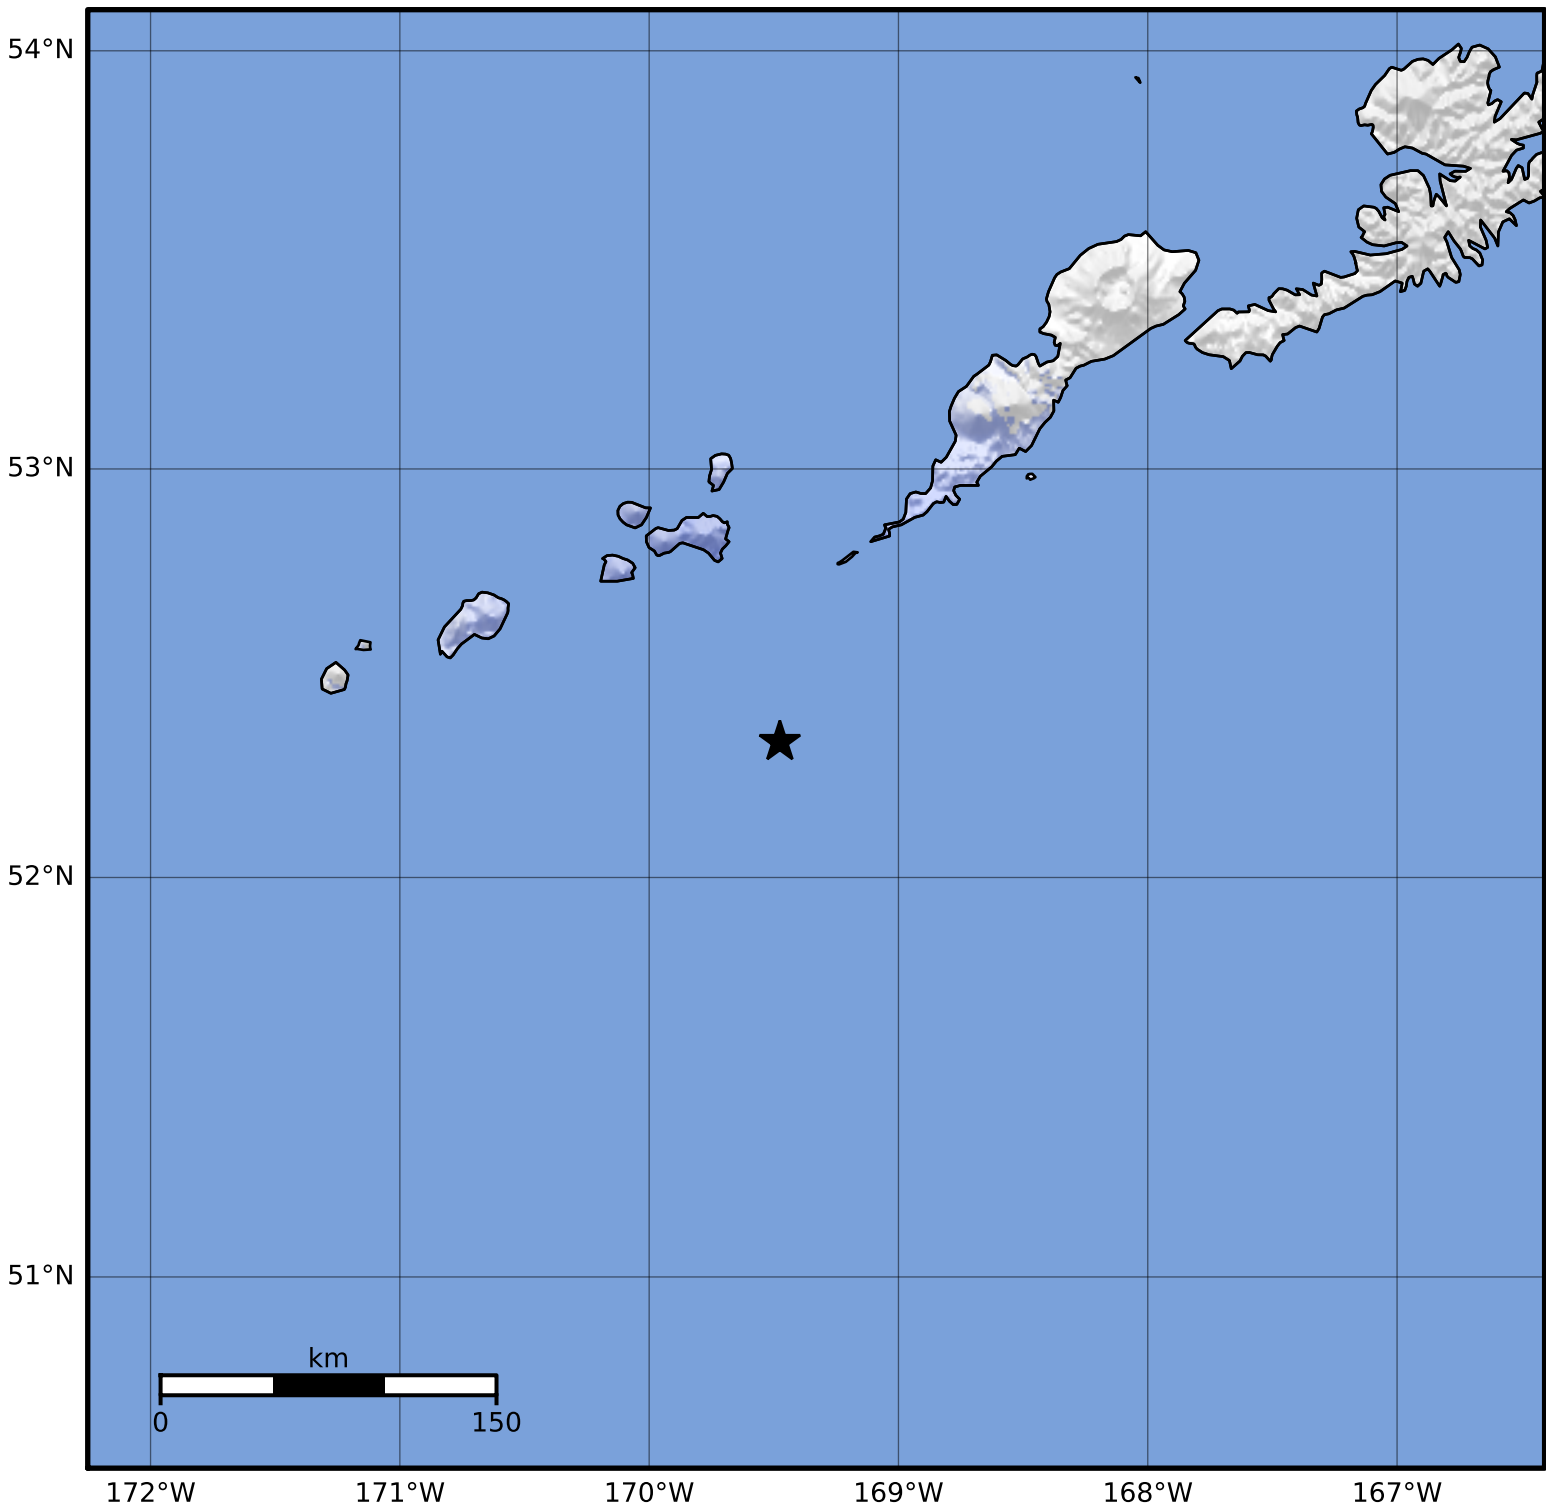

Macroseismic Intensity Map Alaska Earthquake Center
 ShakeMap: 78 km (48 miles) SSW of Nikolski
 Oct 20, 2023 19:39:41 UTC M4.2 N52.33 W169.48 Depth: 42.7km ID:ak023dgw0dmd

SHAKING	Not felt	Weak	Light	Moderate	Strong	Very strong	Severe	Violent	Extreme
DAMAGE	None	None	None	Very light	Light	Moderate	Moderate/heavy	Heavy	Very heavy
PGA(%g)	<0.0464	0.297	2.76	6.2	11.5	21.5	40.1	74.7	>139
PGV(cm/s)	<0.0215	0.135	1.41	4.65	9.64	20	41.4	85.8	>178
INTENSITY	I	II-III	IV	V	VI	VII	VIII	IX	X+

Scale based on Worden et al. (2012)

Version 2: Processed 2023-10-20T20:11:49Z

△ Seismic Instrument ○ Reported Intensity

★ Epicenter