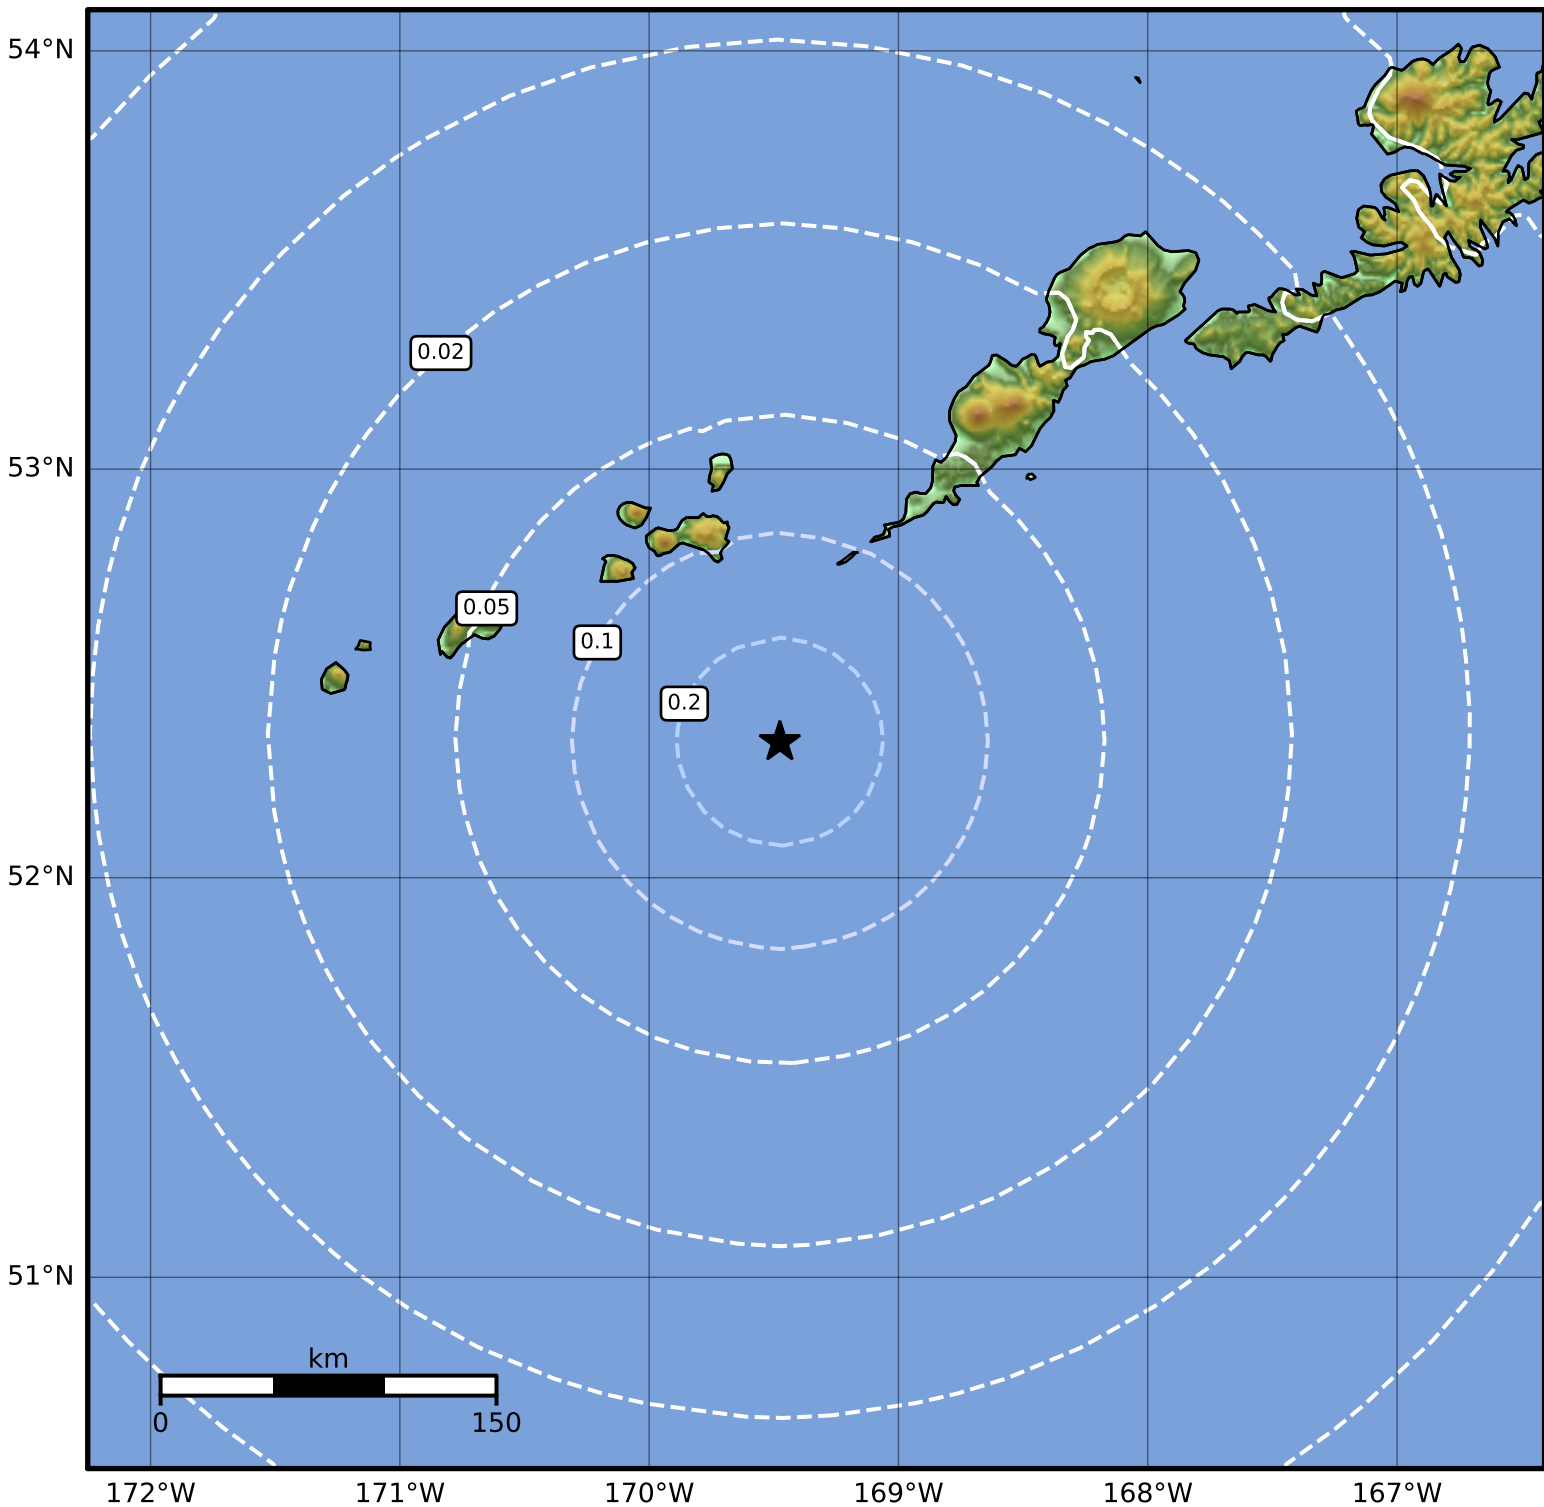

Peak Ground Acceleration Map Alaska Earthquake Center
ShakeMap: 78 km (48 miles) SSW of Nikolski
Oct 20, 2023 19:39:41 UTC M4.2 N52.33 W169.48 Depth: 42.7km ID:ak023dgv0dmd

PGA (%g)	0.1	0.2	0.5	1	2	5	10	20	50	100	200
----------	-----	-----	-----	---	---	---	----	----	----	-----	-----

Scale based on Worden et al. (2012)

Version 2: Processed 2023-10-20T20:11:49Z

△ Seismic Instrument ○ Reported Intensity

★ Epicenter