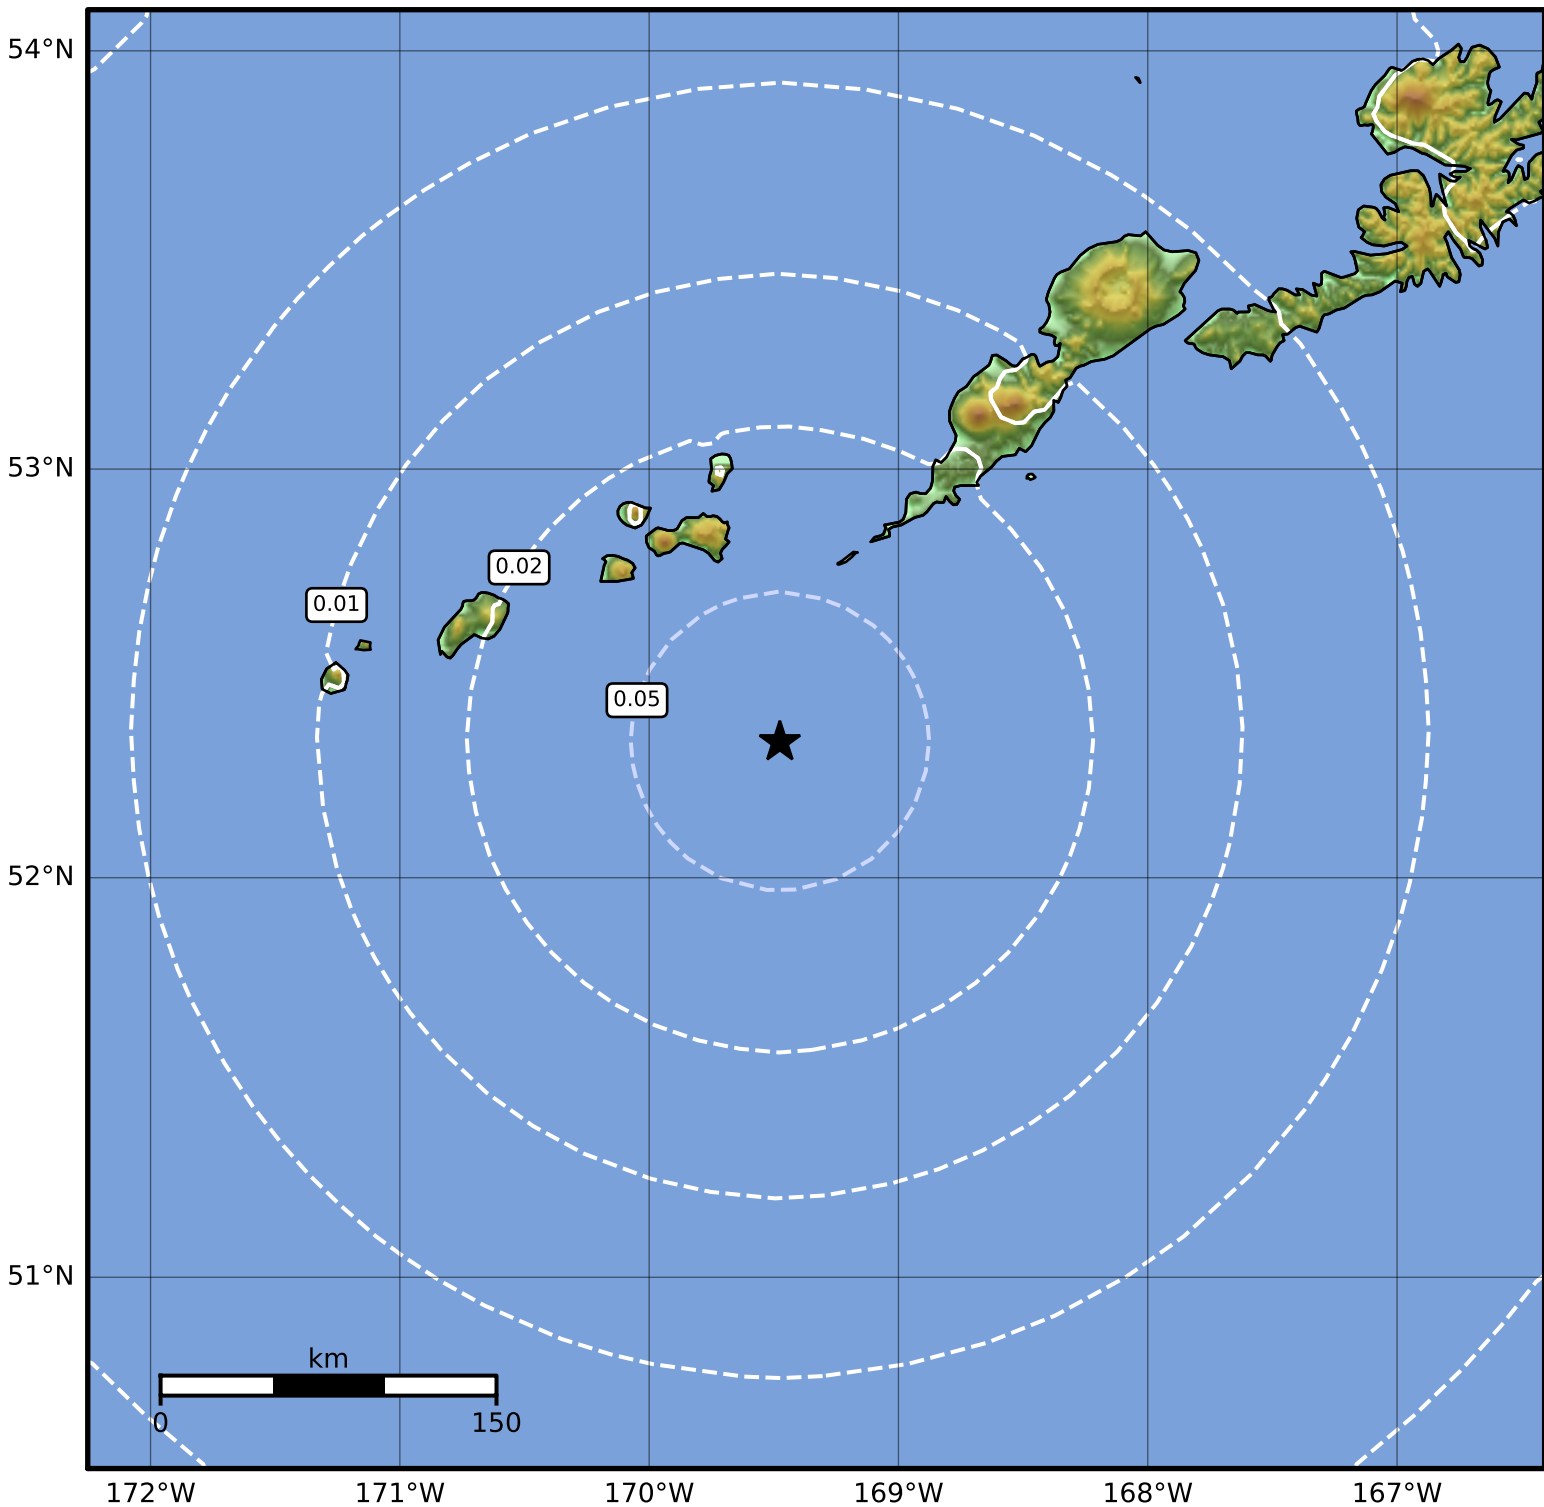

Peak Ground Velocity Map Alaska Earthquake Center
ShakeMap: 78 km (48 miles) SSW of Nikolai
Oct 20, 2023 19:39:41 UTC M4.2 N52.33 W169.48 Depth: 42.7km ID:ak023dgv0dmd

PGV (cm/s)	0.1	0.2	0.5	1	2	5	10	20	50	100	200
-------------------	------------	------------	------------	----------	----------	----------	-----------	-----------	-----------	------------	------------

Scale based on Worden et al. (2012)

Version 2: Processed 2023-10-20T20:11:49Z

△ Seismic Instrument ○ Reported Intensity

★ Epicenter