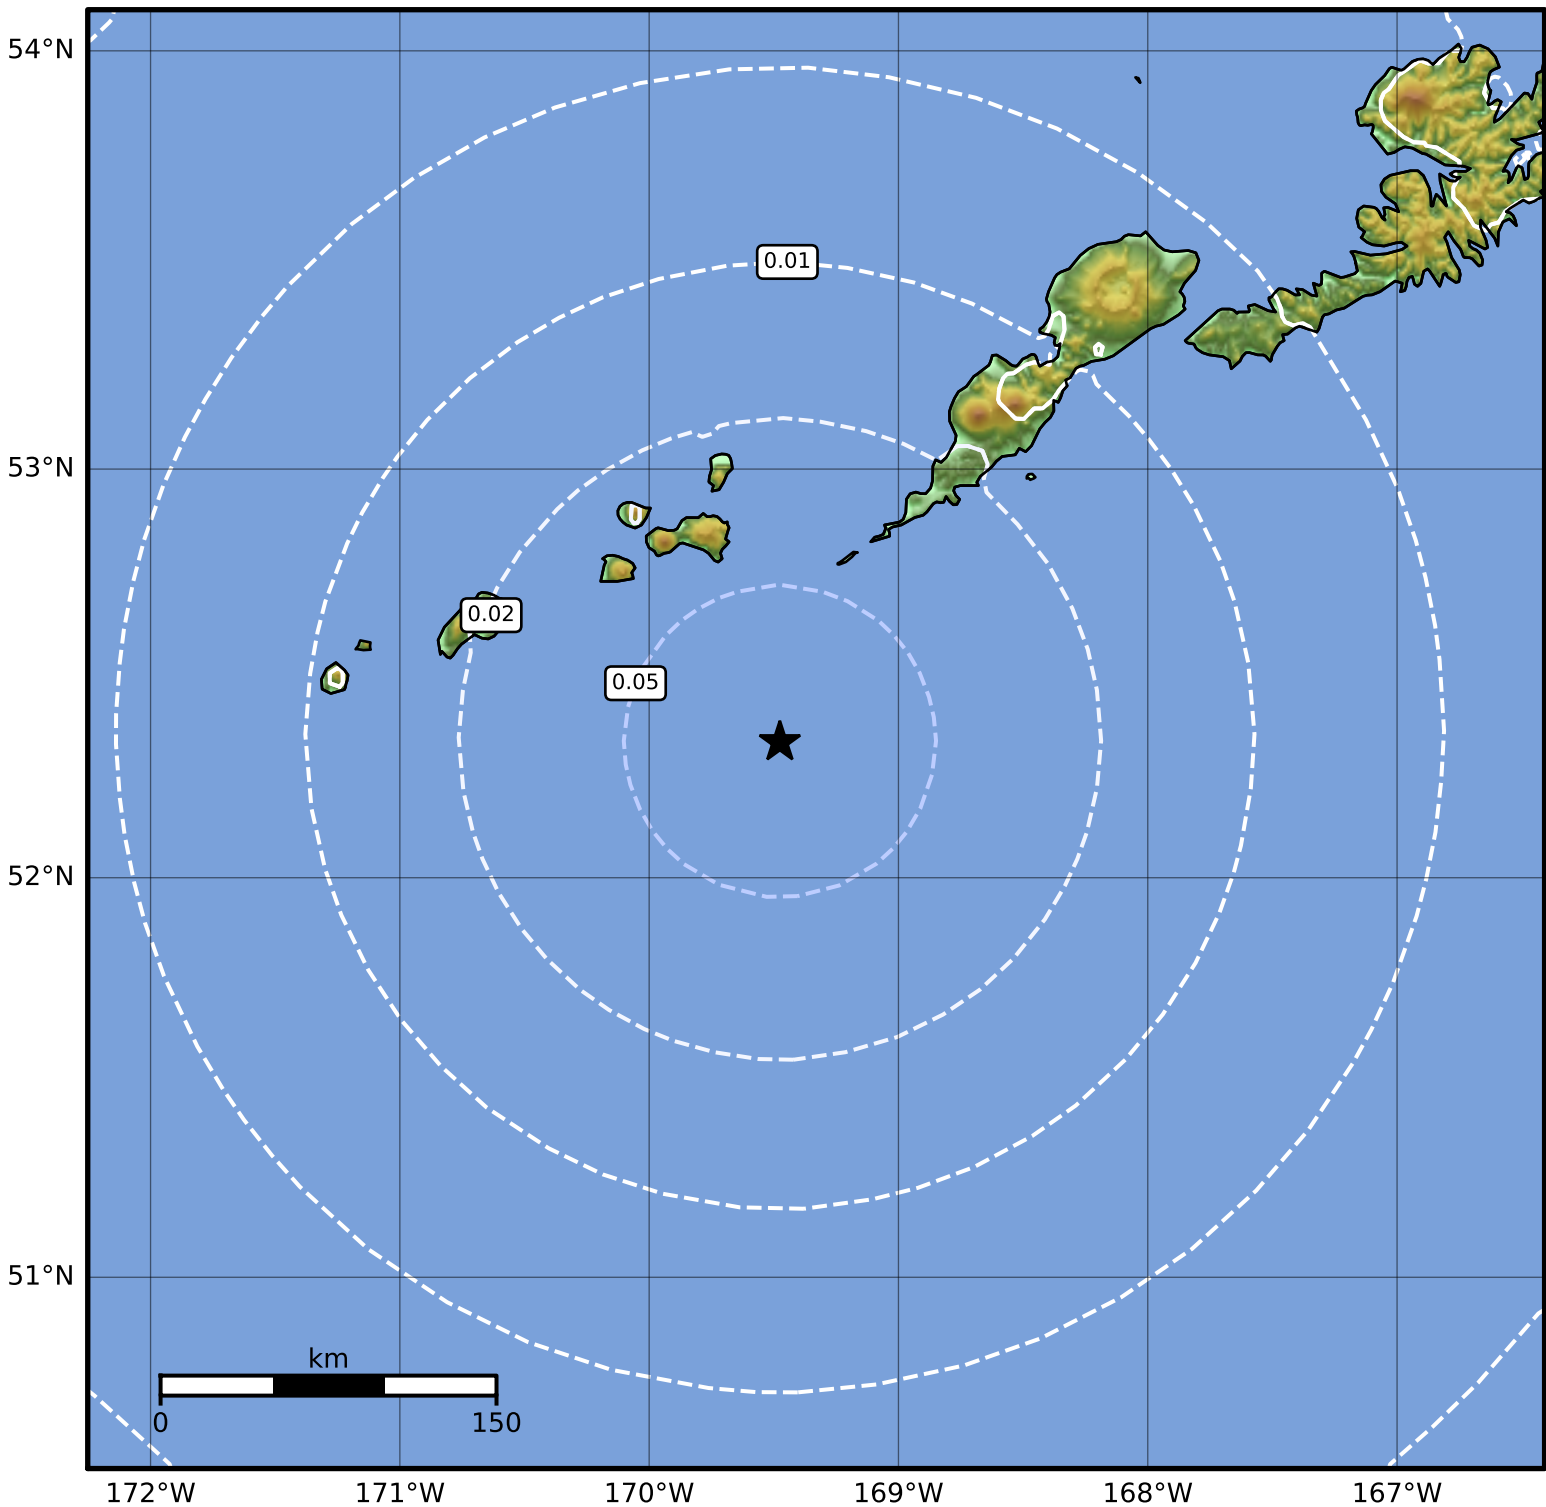

1.0 Second Peak Spectral Acceleration Map Alaska Earthquake Center
ShakeMap: 78 km (48 miles) SSW of Nikolski
Oct 20, 2023 19:39:41 UTC M4.2 N52.33 W169.48 Depth: 42.7km ID:ak023dgw0dmd

SA(1.0) (%g)	0.1	0.2	0.5	1	2	5	10	20	50	100	200
--------------	-----	-----	-----	---	---	---	----	----	----	-----	-----

Scale based on Worden et al. (2012)

Version 2: Processed 2023-10-20T20:11:49Z

△ Seismic Instrument ○ Reported Intensity

★ Epicenter