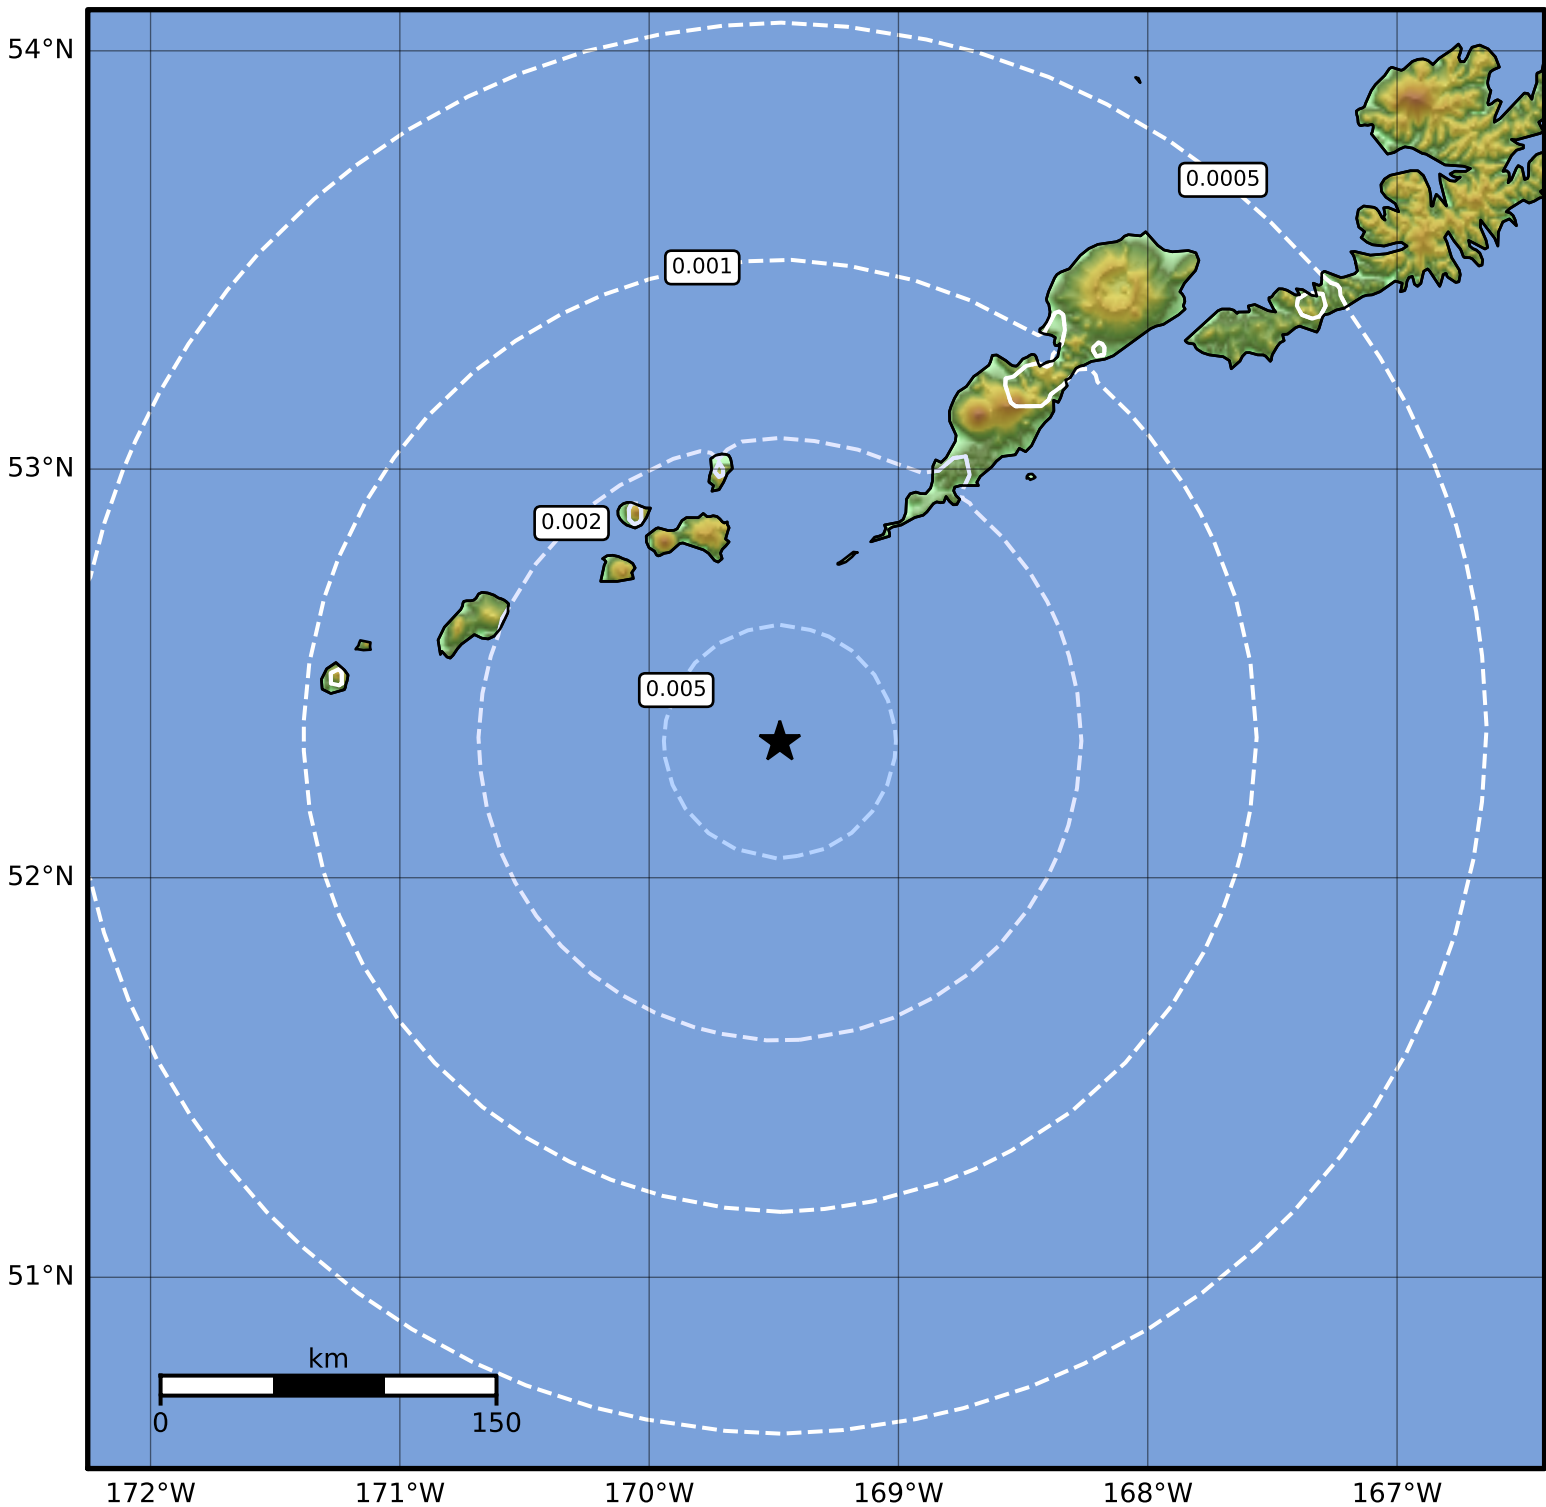

3.0 Second Peak Spectral Acceleration Map Alaska Earthquake Center
 ShakeMap: 78 km (48 miles) SSW of Nikolski
 Oct 20, 2023 19:39:41 UTC M4.2 N52.33 W169.48 Depth: 42.7km ID:ak023dgw0dmd

Scale based on Worden et al. (2012)

Version 2: Processed 2023-10-20T20:11:49Z

△ Seismic Instrument ○ Reported Intensity

★ Epicenter