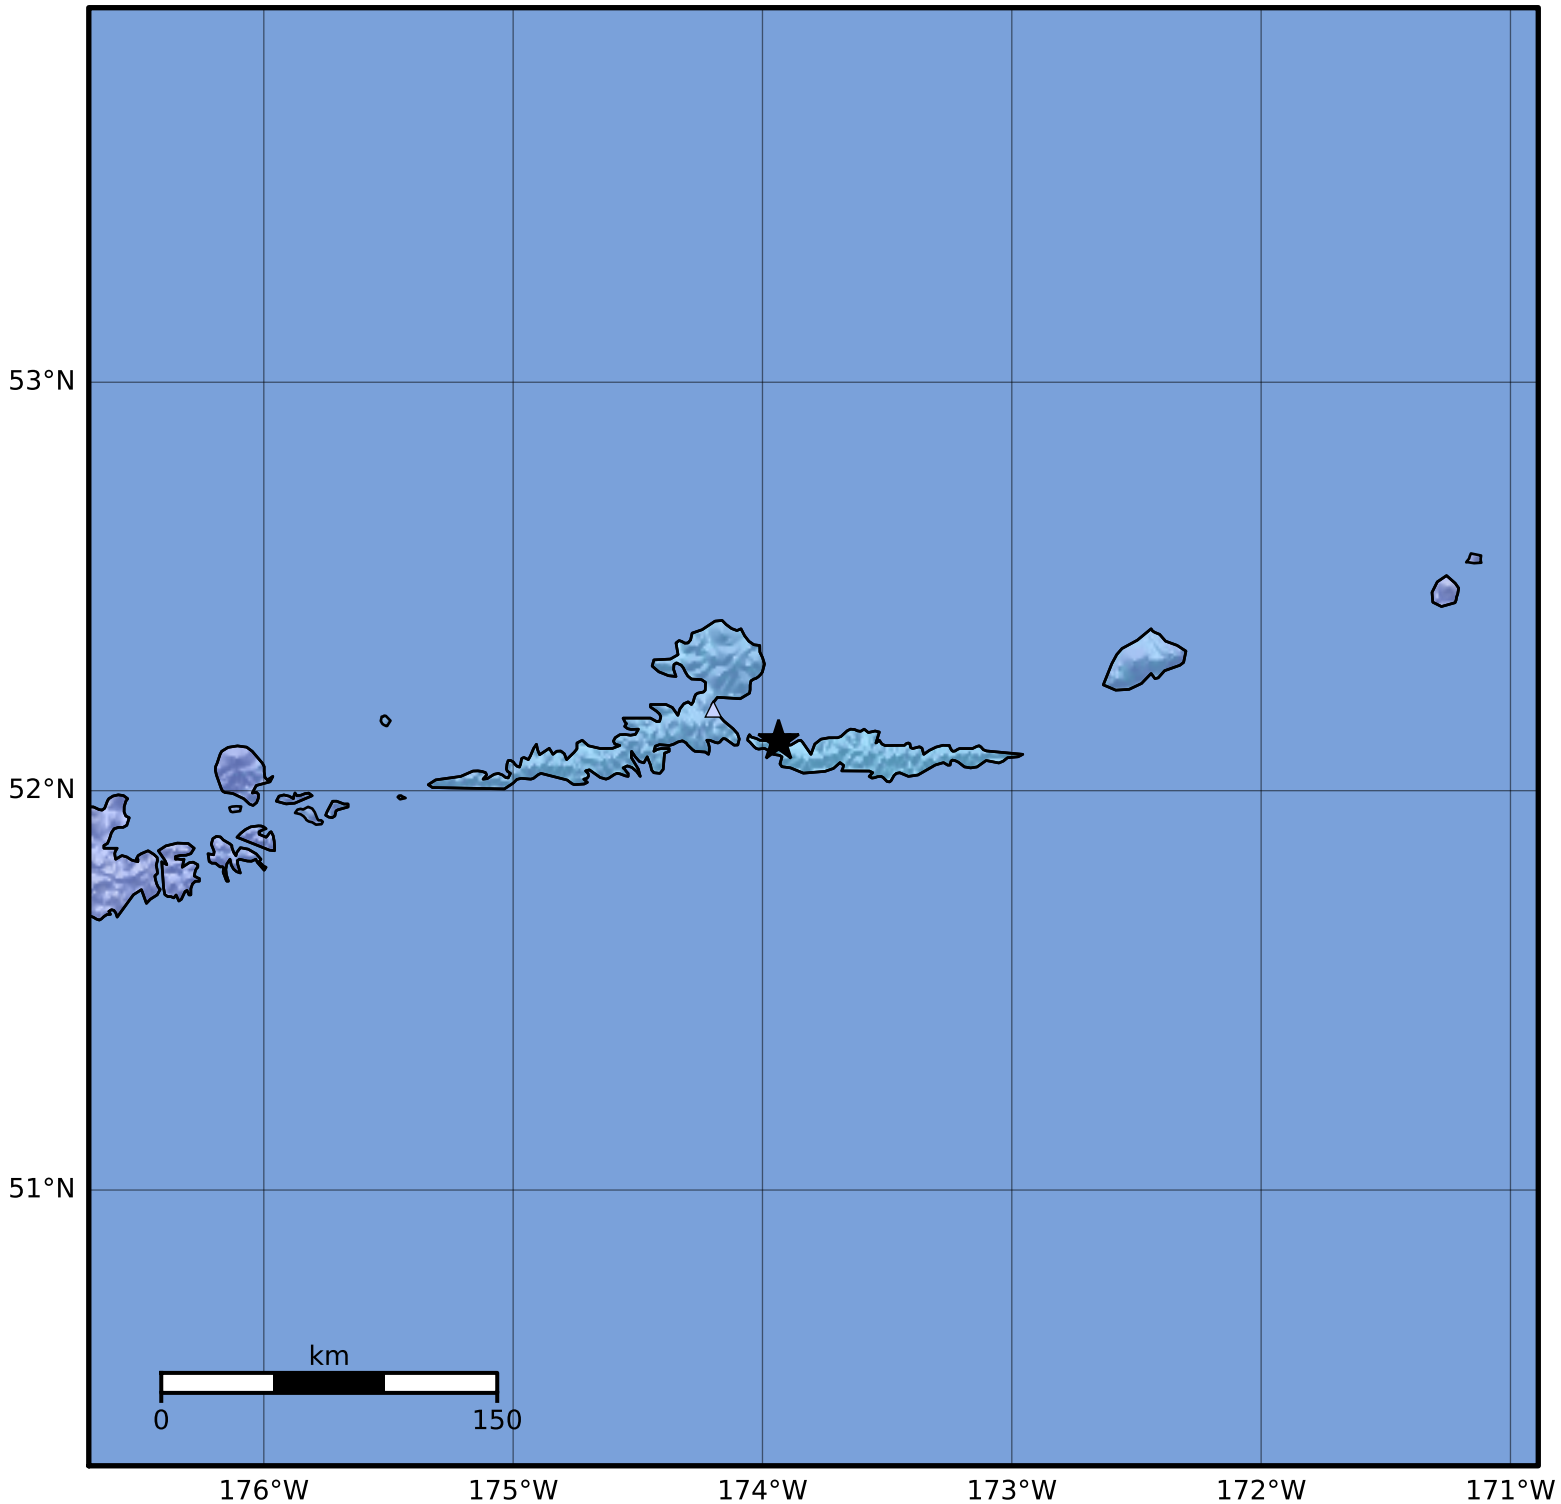

Macroseismic Intensity Map Alaska Earthquake Center
 ShakeMap: 20 km (12 miles) ESE of Atka
 Oct 20, 2023 20:54:49 UTC M4.0 N52.12 W173.94 Depth: 113.6km ID:ak023dgwp187

SHAKING	Not felt	Weak	Light	Moderate	Strong	Very strong	Severe	Violent	Extreme
DAMAGE	None	None	None	Very light	Light	Moderate	Moderate/heavy	Heavy	Very heavy
PGA(%g)	<0.0464	0.297	2.76	6.2	11.5	21.5	40.1	74.7	>139
PGV(cm/s)	<0.0215	0.135	1.41	4.65	9.64	20	41.4	85.8	>178
INTENSITY	I	II-III	IV	V	VI	VII	VIII	IX	X+

Scale based on Worden et al. (2012)

Version 2: Processed 2023-10-20T21:57:42Z

△ Seismic Instrument ○ Reported Intensity

★ Epicenter