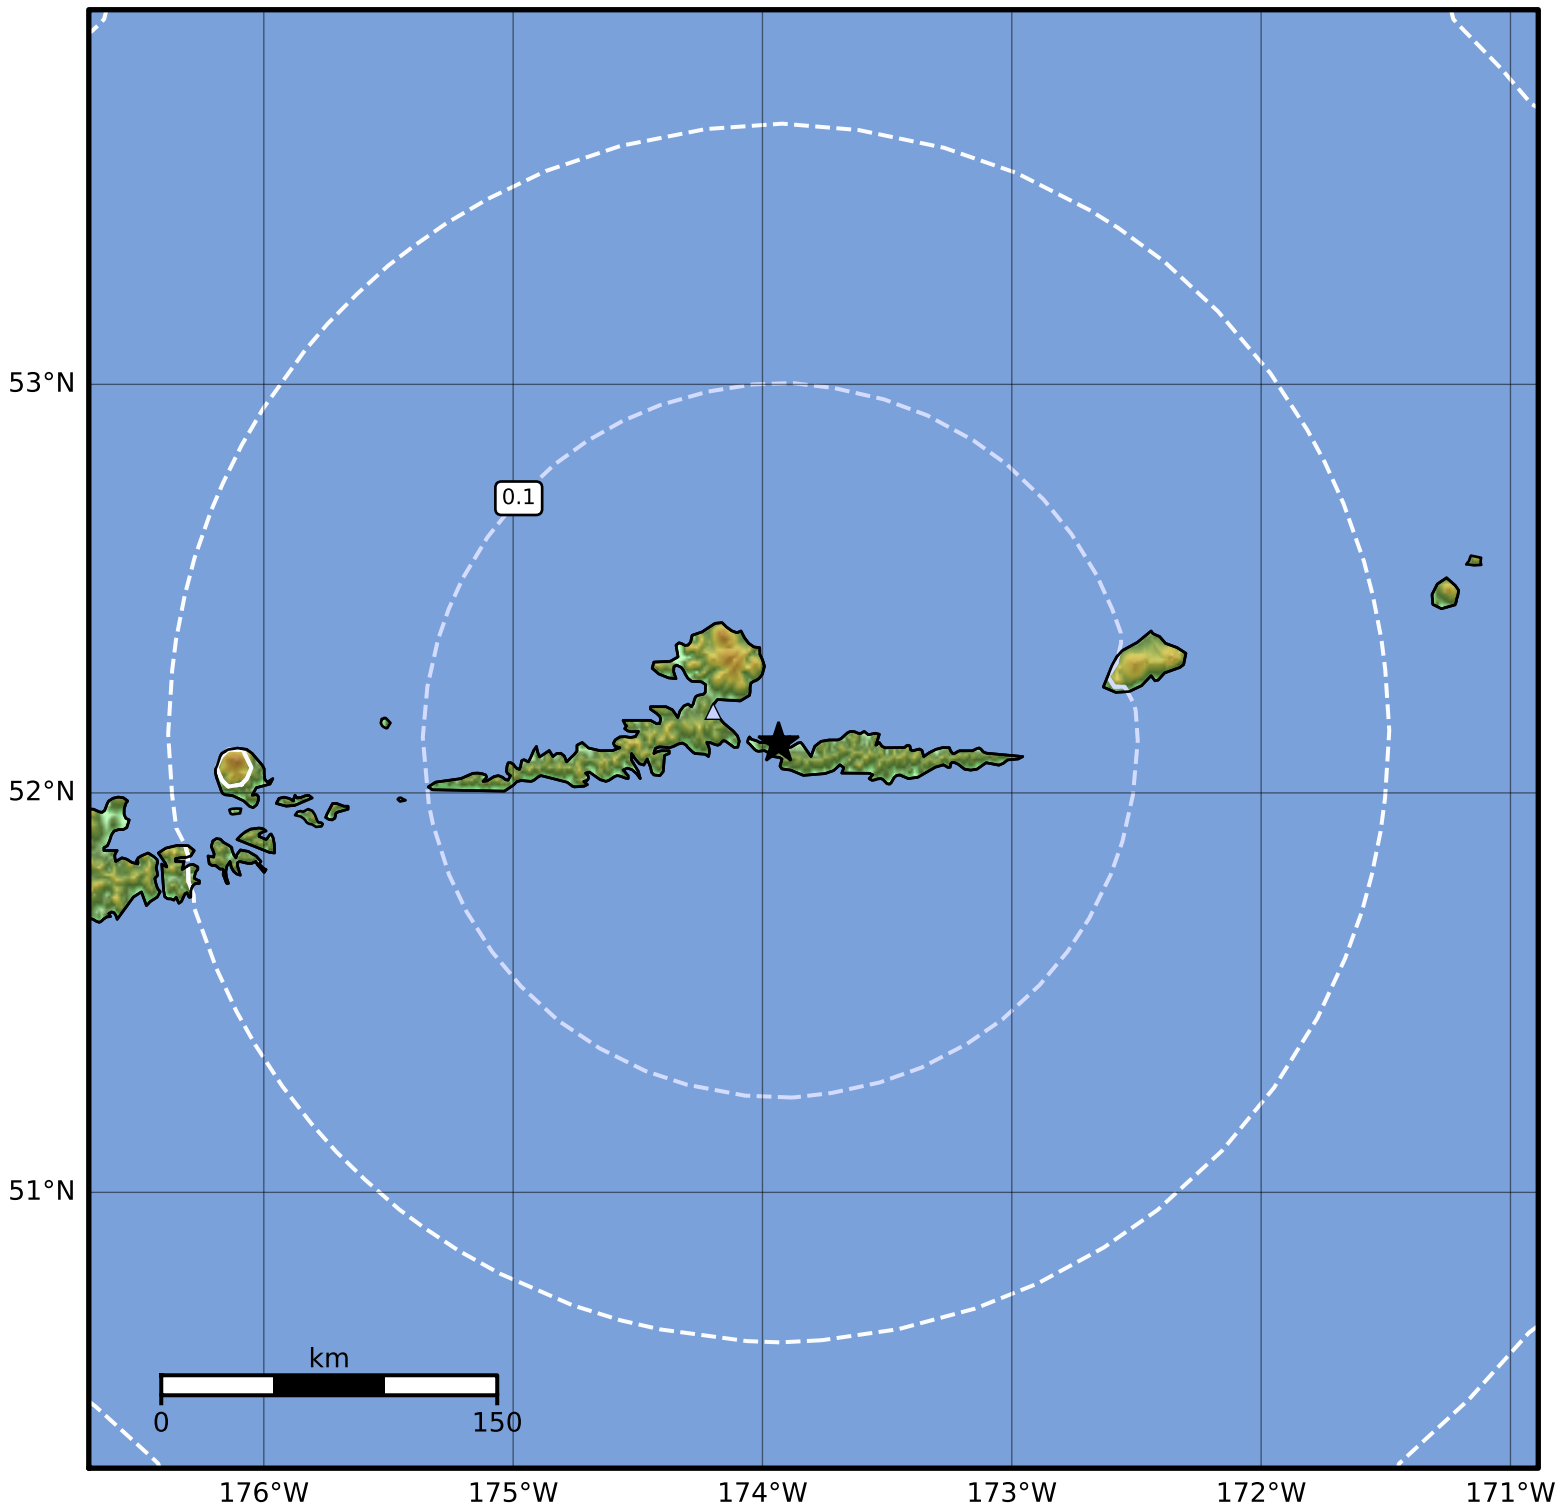

Peak Ground Acceleration Map Alaska Earthquake Center
ShakeMap: 20 km (12 miles) ESE of Atka
Oct 20, 2023 20:54:49 UTC M4.0 N52.12 W173.94 Depth: 113.6km ID:ak023dgwp187

PGA (%g)	0.1	0.2	0.5	1	2	5	10	20	50	100	200
----------	-----	-----	-----	---	---	---	----	----	----	-----	-----

Scale based on Worden et al. (2012)

△ Seismic Instrument ○ Reported Intensity

★ Epicenter

Version 2: Processed 2023-10-20T21:57:42Z