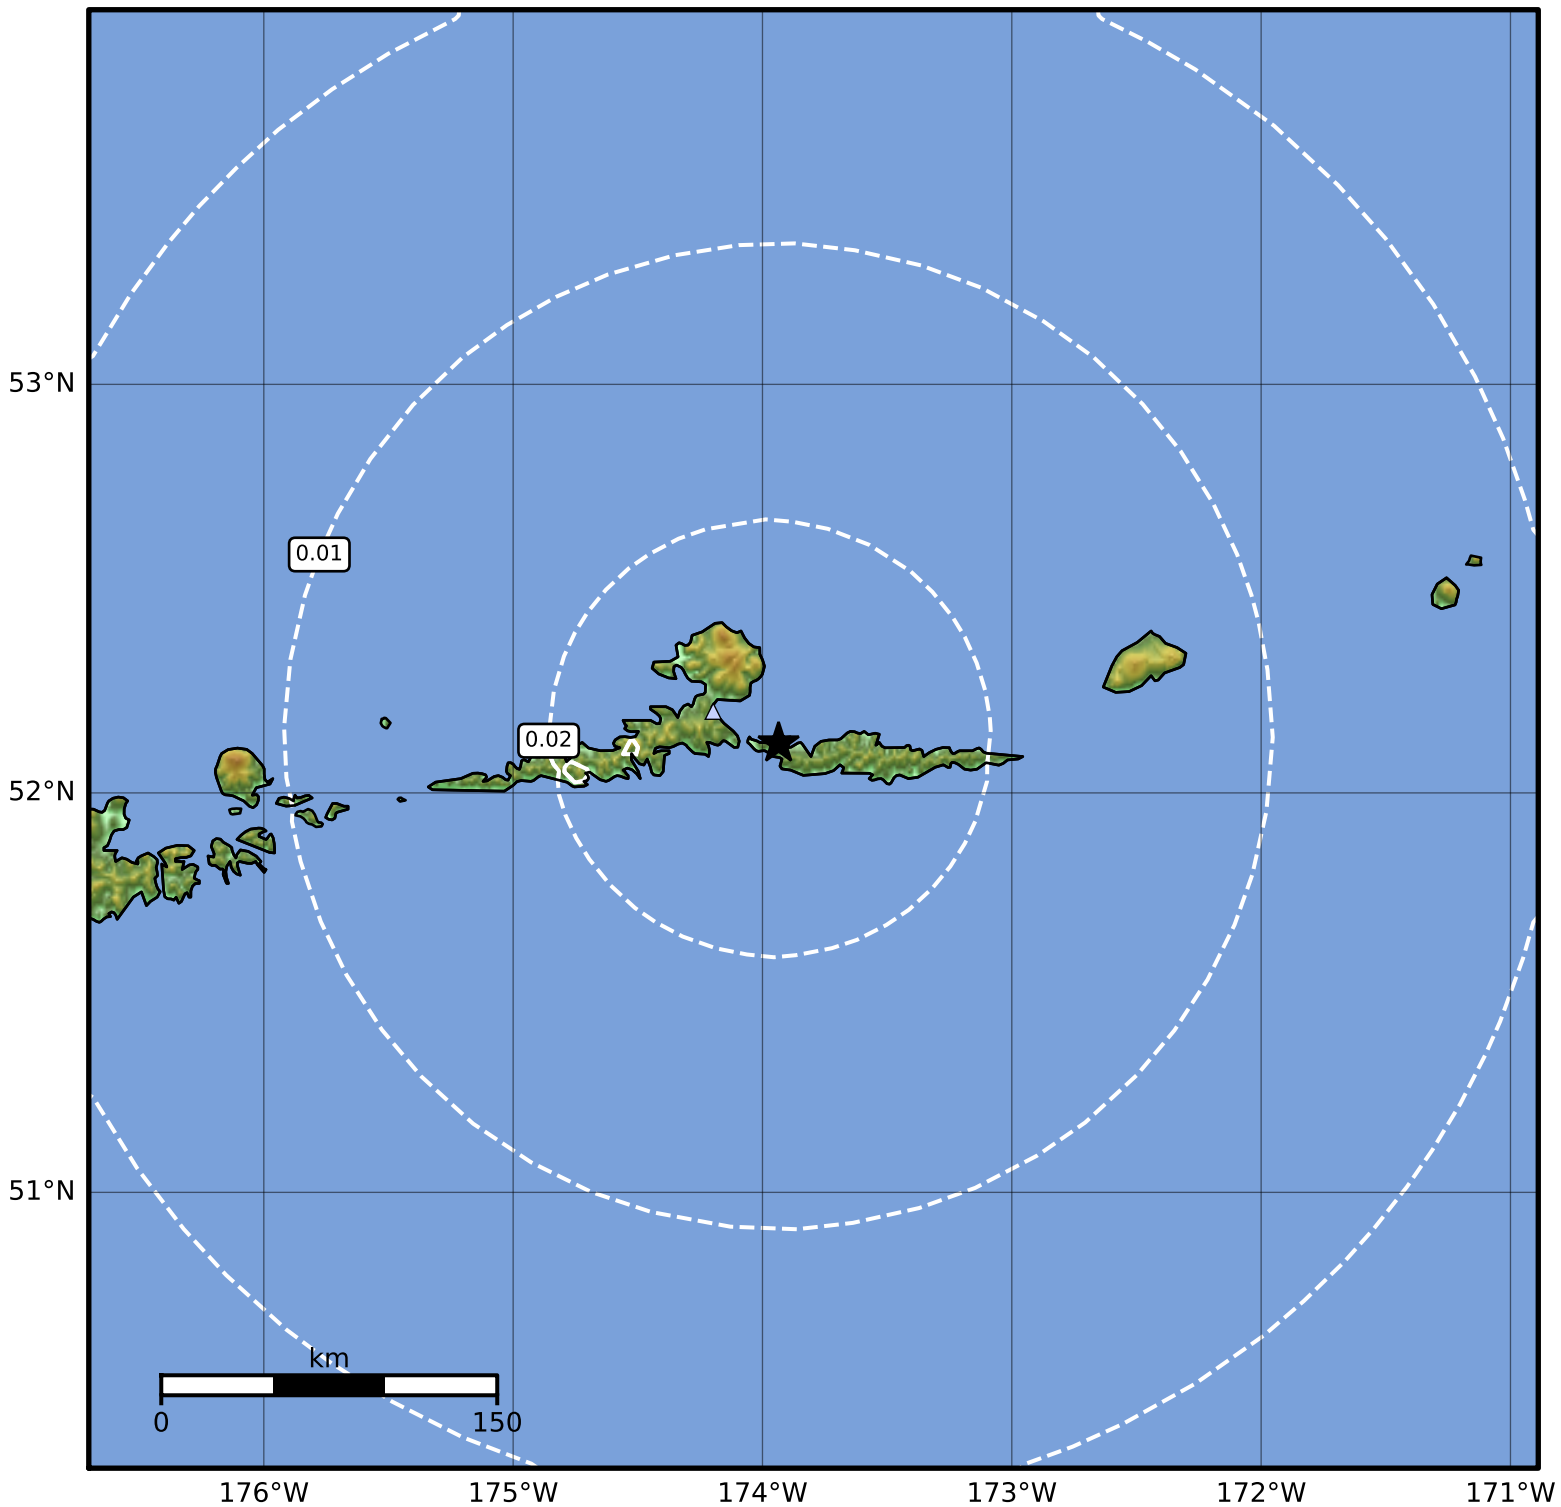

Peak Ground Velocity Map Alaska Earthquake Center
ShakeMap: 20 km (12 miles) ESE of Atka
Oct 20, 2023 20:54:49 UTC M4.0 N52.12 W173.94 Depth: 113.6km ID:ak023dgp187

Scale based on Worden et al. (2012)

△ Seismic Instrument ○ Reported Intensity

★ Epicenter

Version 2: Processed 2023-10-20T21:57:42Z