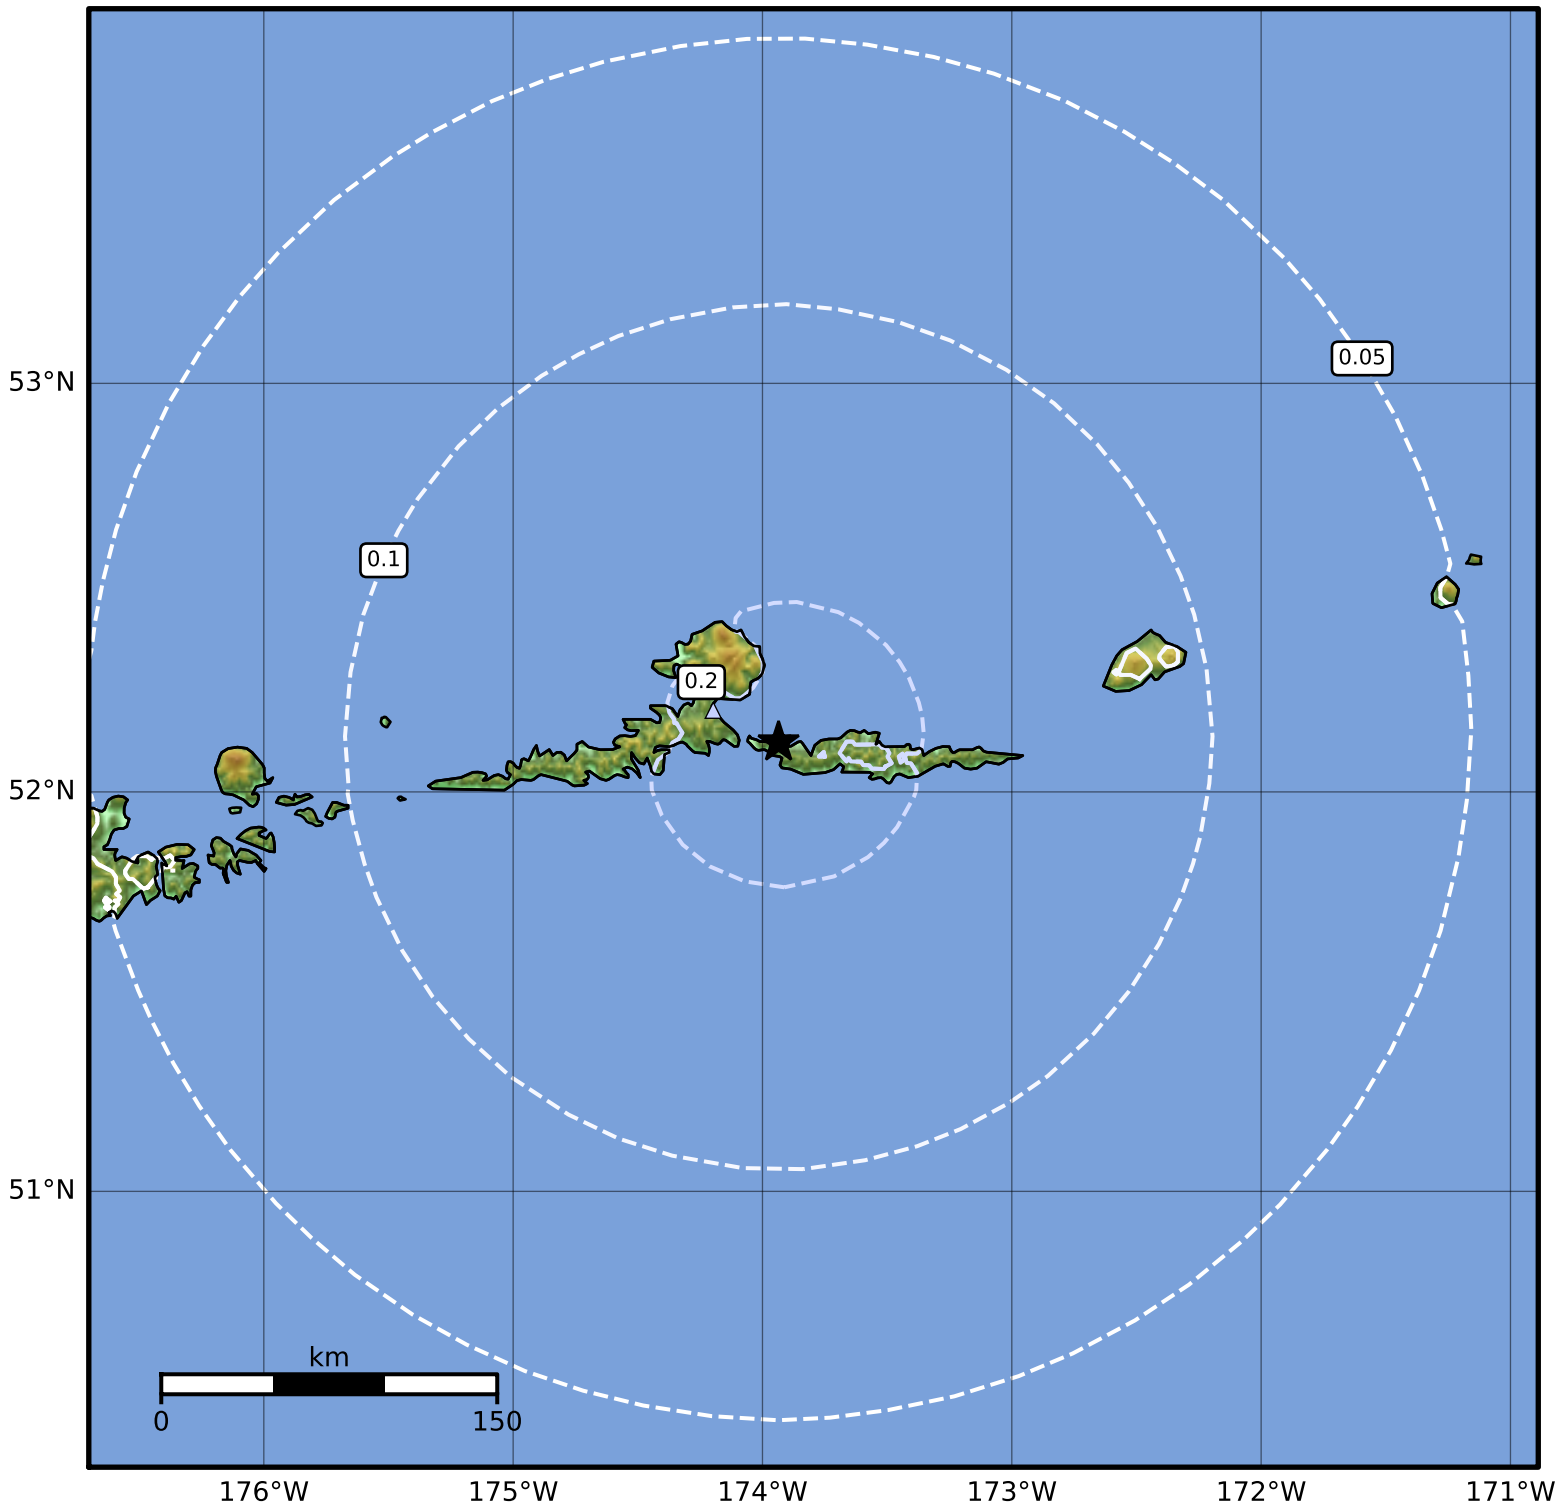

0.3 Second Peak Spectral Acceleration Map Alaska Earthquake Center  
 ShakeMap: 20 km (12 miles) ESE of Atka  
 Oct 20, 2023 20:54:49 UTC M4.0 N52.12 W173.94 Depth: 113.6km ID:ak023dgwp187

SA(0.3) (%g)	0.1	0.2	0.5	1	2	5	10	20	50	100	200

Scale based on Worden et al. (2012)

Version 2: Processed 2023-10-20T21:57:42Z

△ Seismic Instrument ○ Reported Intensity

★ Epicenter