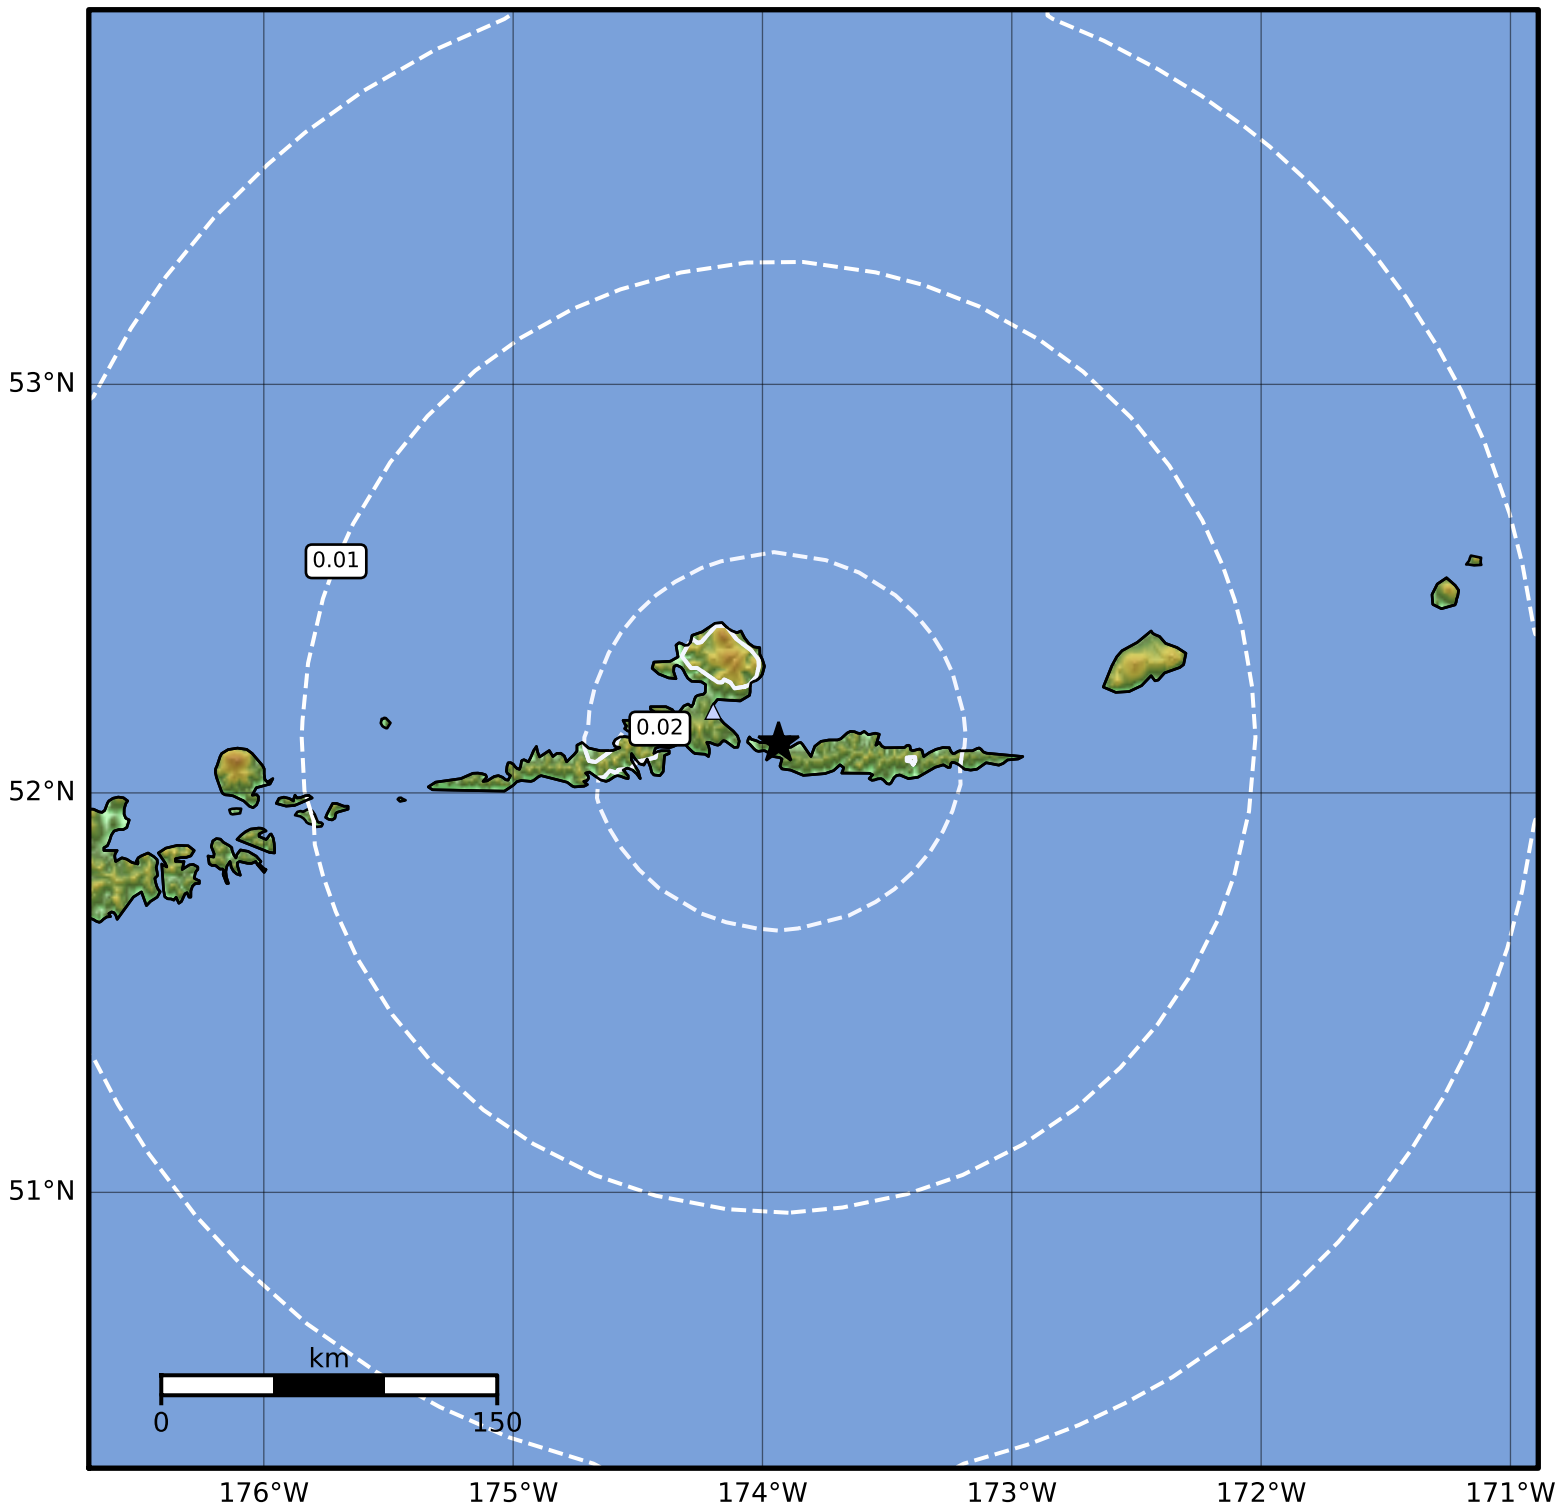

1.0 Second Peak Spectral Acceleration Map Alaska Earthquake Center
 ShakeMap: 20 km (12 miles) ESE of Atka
 Oct 20, 2023 20:54:49 UTC M4.0 N52.12 W173.94 Depth: 113.6km ID:ak023dgwp187

SA(1.0) (%g)	0.1	0.2	0.5	1	2	5	10	20	50	100	200
--------------	-----	-----	-----	---	---	---	----	----	----	-----	-----

Scale based on Worden et al. (2012)

Version 2: Processed 2023-10-20T21:57:42Z

△ Seismic Instrument ○ Reported Intensity

★ Epicenter