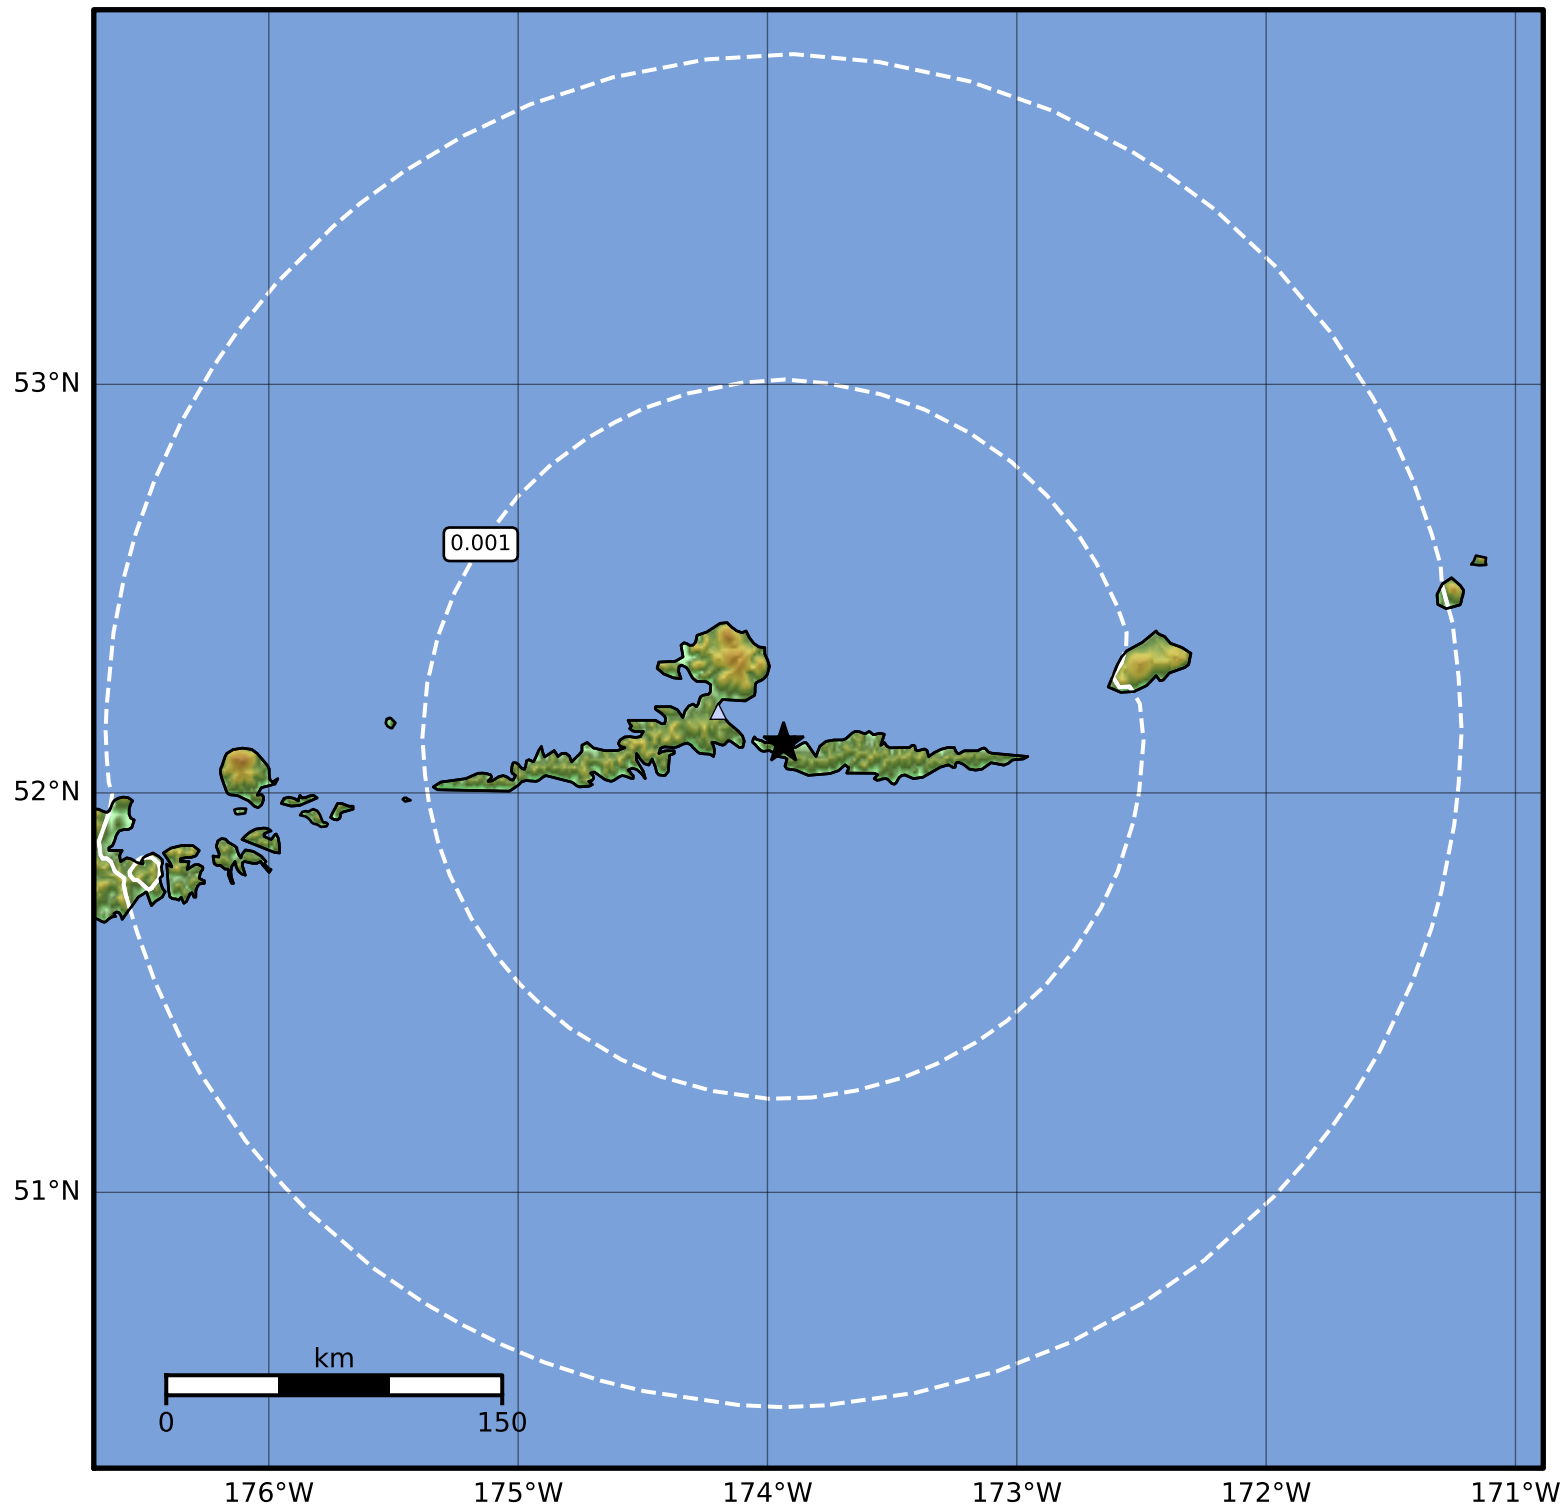

3.0 Second Peak Spectral Acceleration Map Alaska Earthquake Center
ShakeMap: 20 km (12 miles) ESE of Atka
Oct 20, 2023 20:54:49 UTC M4.0 N52.12 W173.94 Depth: 113.6km ID:ak023dgwp187

Scale based on Worden et al. (2012)

Version 2: Processed 2023-10-20T21:57:42Z

△ Seismic Instrument ○ Reported Intensity

★ Epicenter