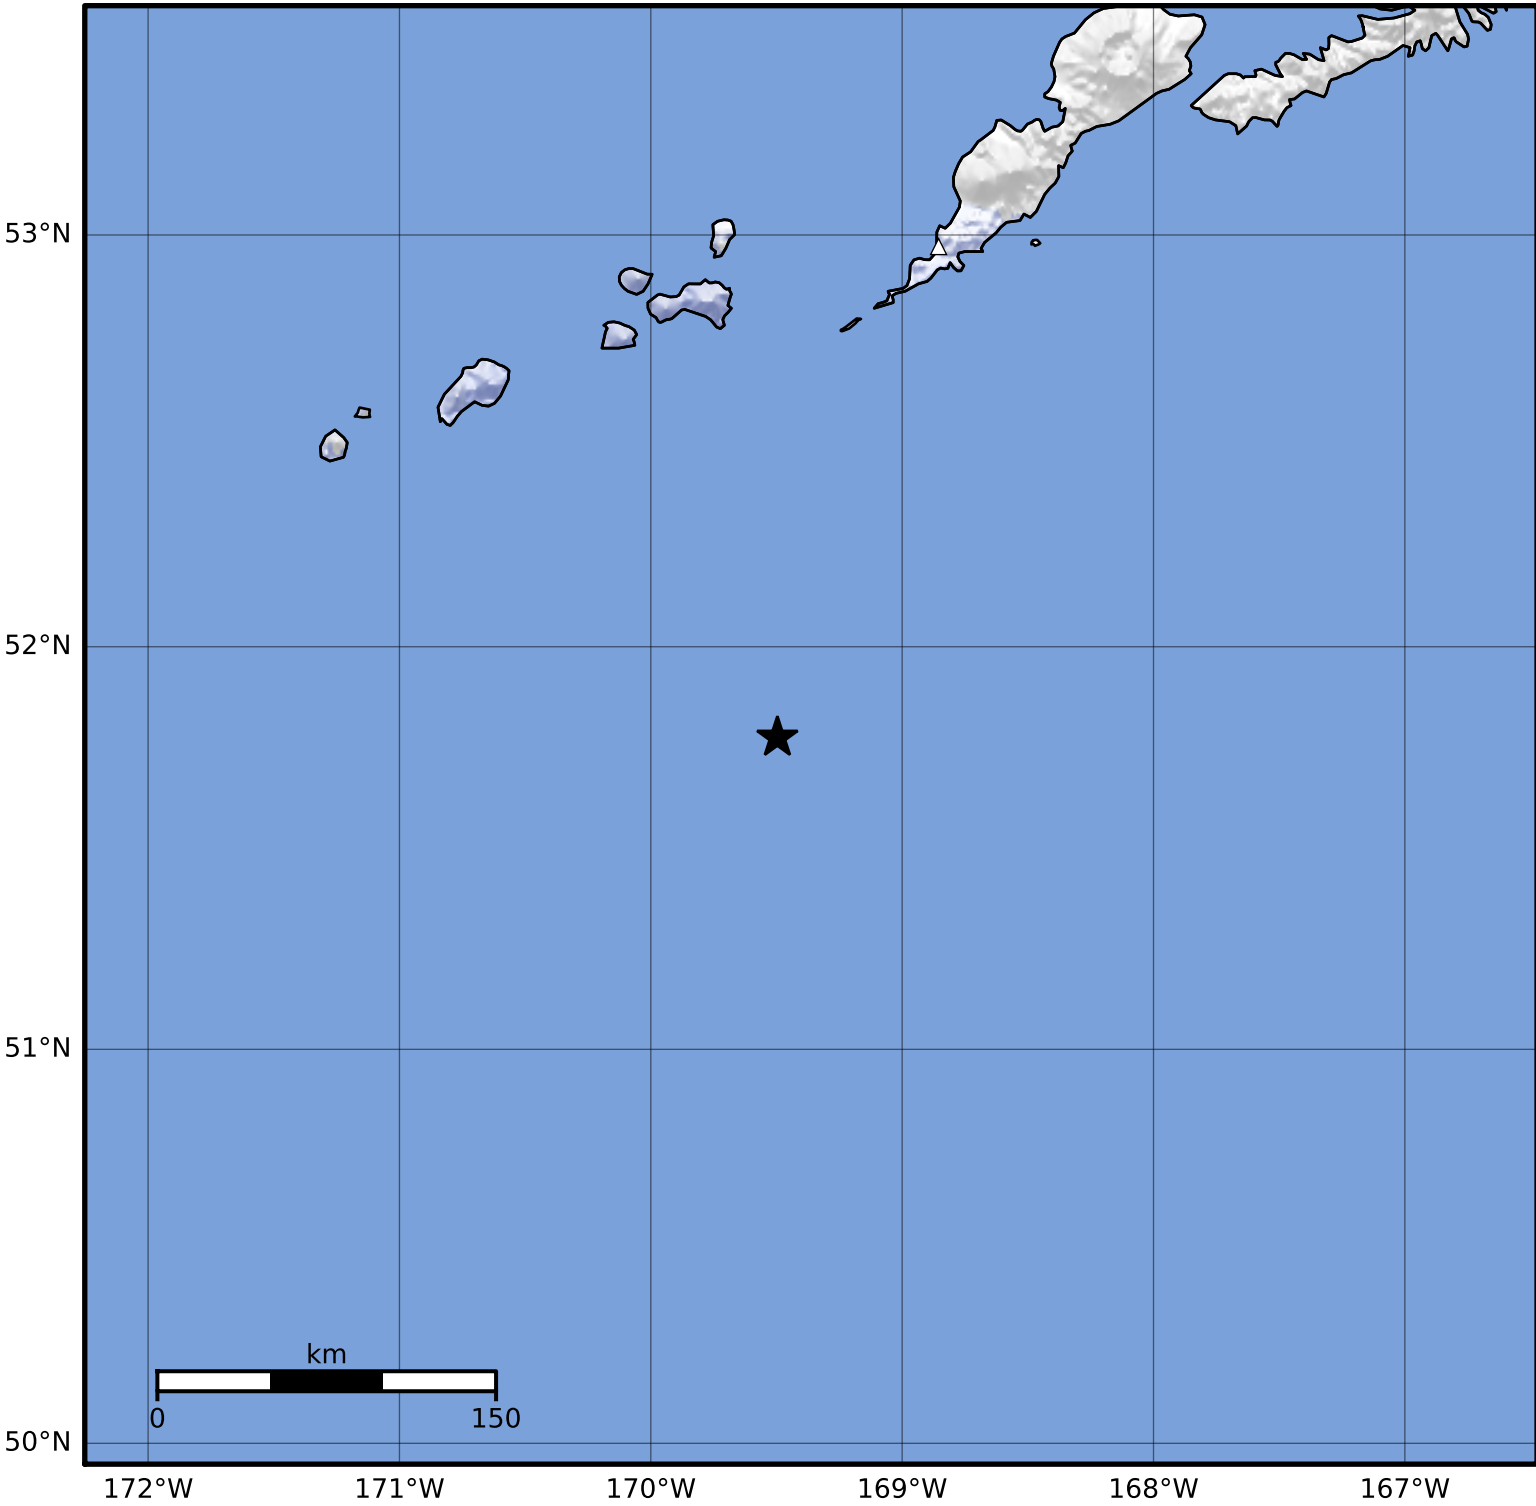

Macroseismic Intensity Map Alaska Earthquake Center
 ShakeMap: 136 km (84 miles) SSW of Nikolski
 Oct 22, 2023 03:58:58 UTC M3.8 N51.78 W169.50 Depth: 45.4km ID:ak023djxo8kv

SHAKING	Not felt	Weak	Light	Moderate	Strong	Very strong	Severe	Violent	Extreme
DAMAGE	None	None	None	Very light	Light	Moderate	Moderate/heavy	Heavy	Very heavy
PGA(%g)	<0.0464	0.297	2.76	6.2	11.5	21.5	40.1	74.7	>139
PGV(cm/s)	<0.0215	0.135	1.41	4.65	9.64	20	41.4	85.8	>178
INTENSITY	I	II-III	IV	V	VI	VII	VIII	IX	X+

Scale based on Worden et al. (2012)

Version 2: Processed 2023-10-22T04:40:41Z

△ Seismic Instrument ○ Reported Intensity

★ Epicenter