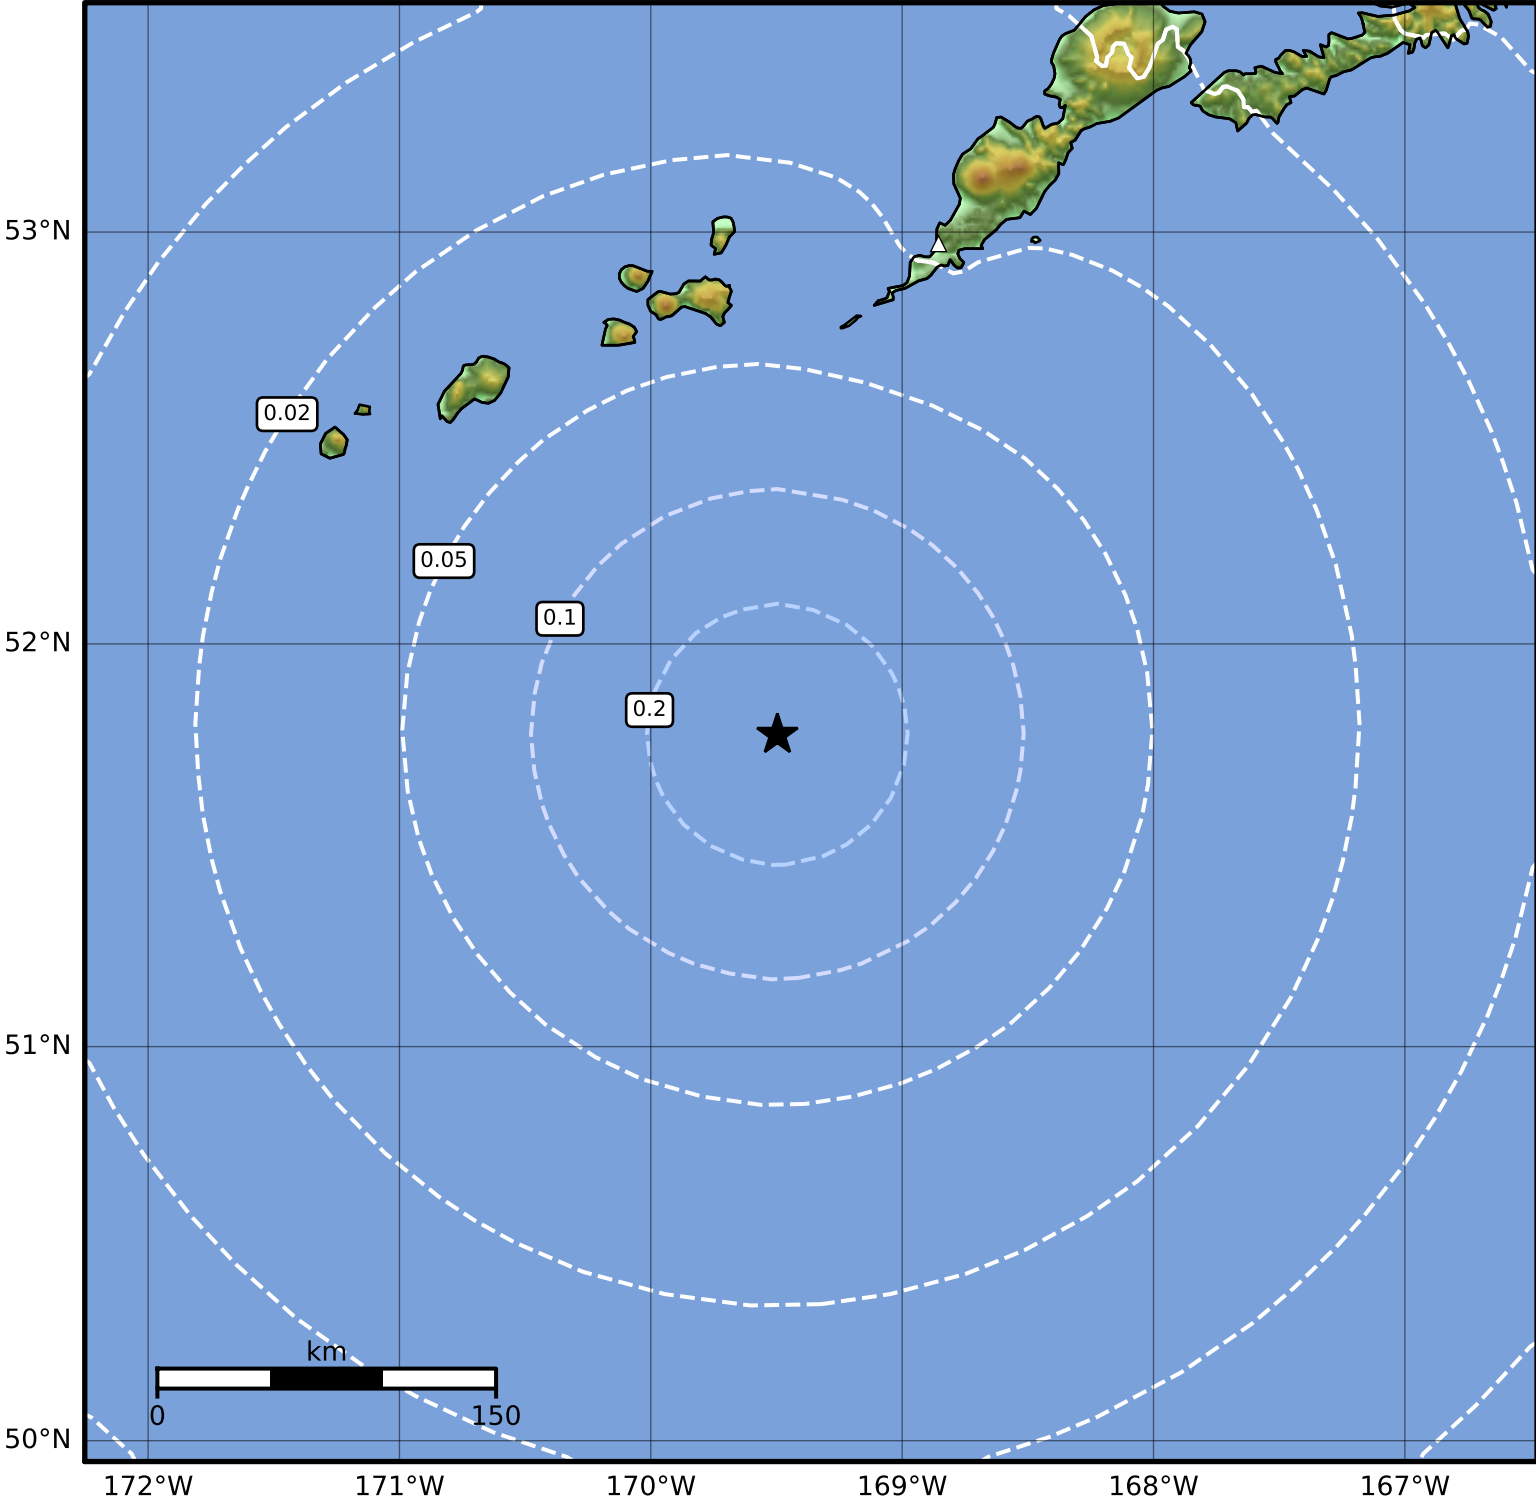

Peak Ground Acceleration Map Alaska Earthquake Center
 ShakeMap: 136 km (84 miles) SSW of Nikolski
 Oct 22, 2023 03:58:58 UTC M3.8 N51.78 W169.50 Depth: 45.4km ID:ak023djo8kv

PGA (%g)	0.1	0.2	0.5	1	2	5	10	20	50	100	200
----------	-----	-----	-----	---	---	---	----	----	----	-----	-----

Scale based on Worden et al. (2012)

Version 2: Processed 2023-10-22T04:40:41Z

△ Seismic Instrument ○ Reported Intensity

★ Epicenter