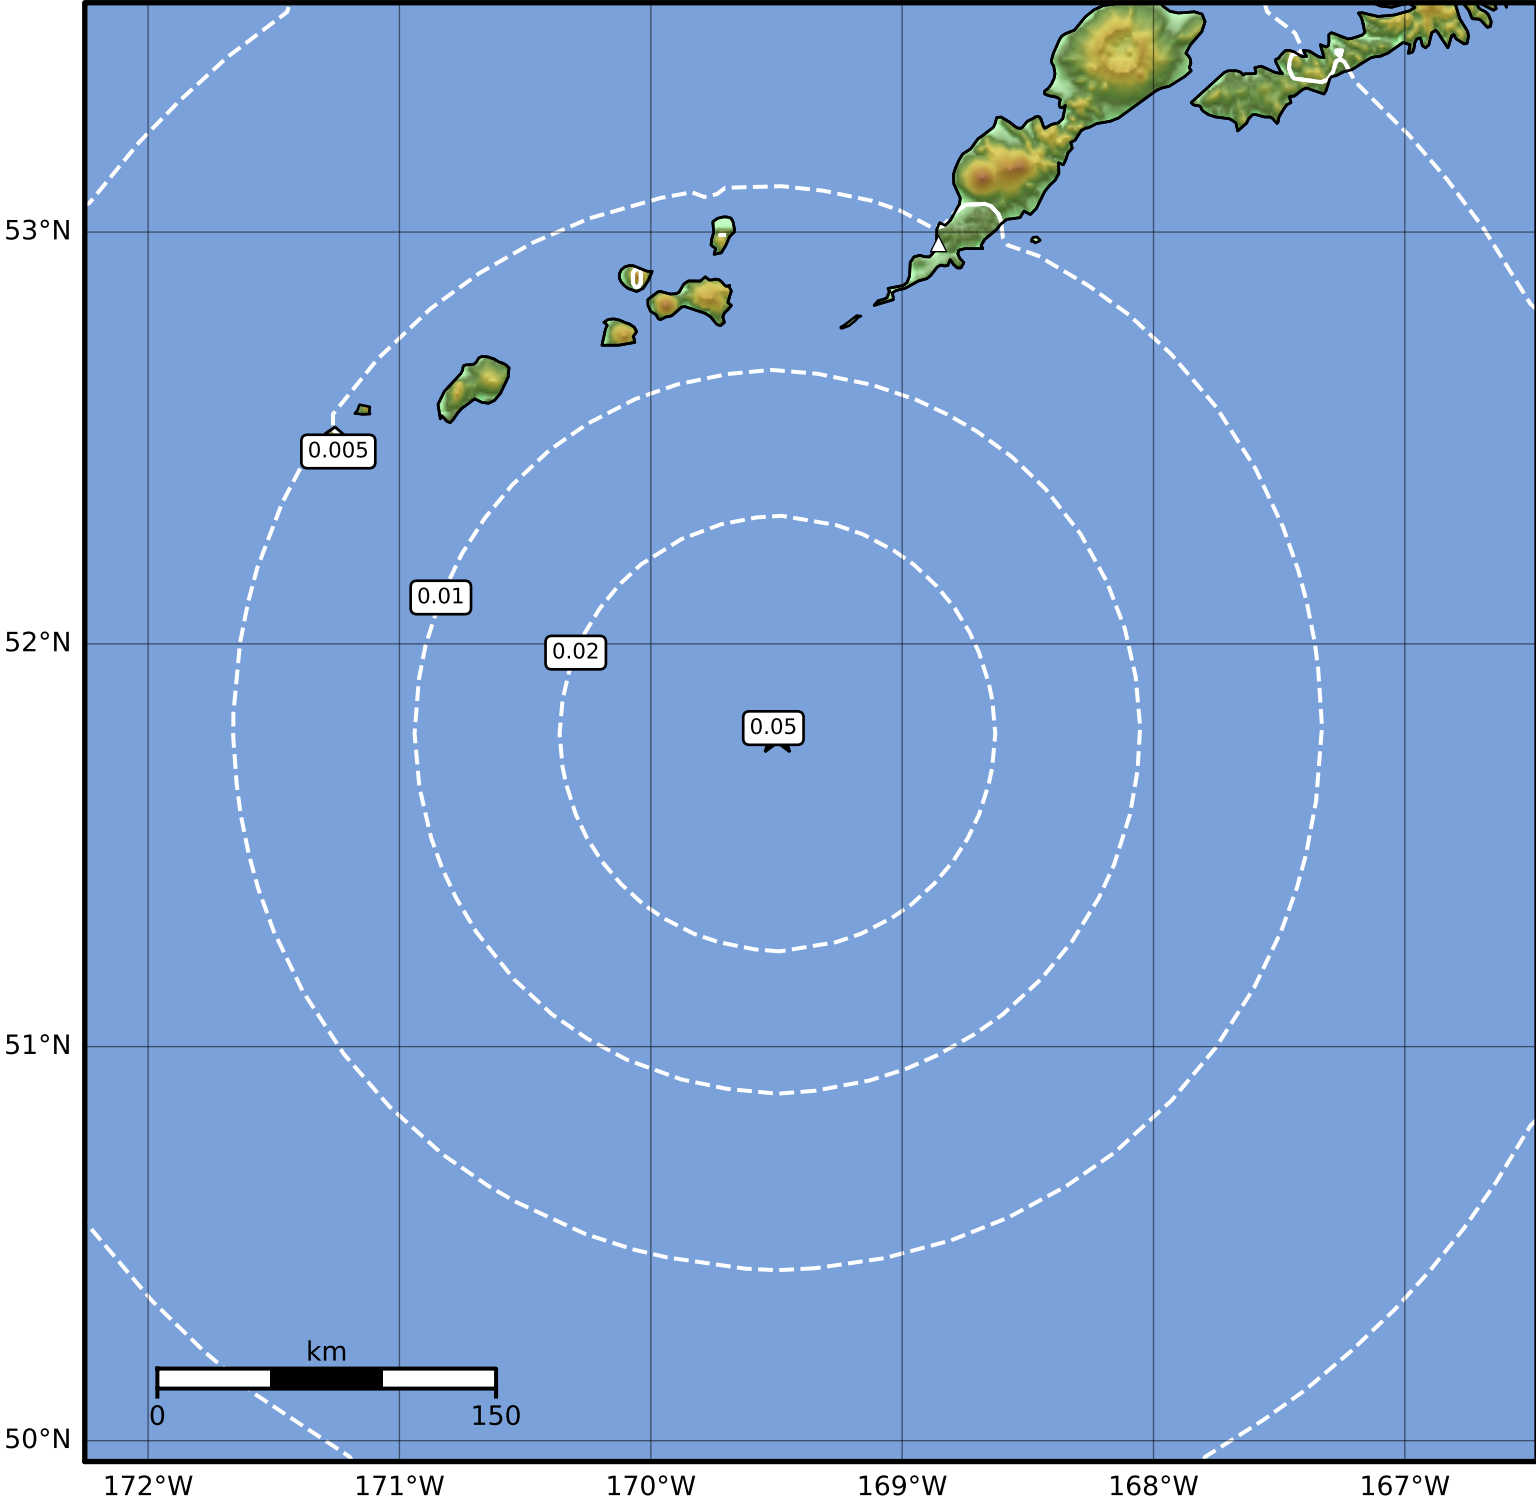

Peak Ground Velocity Map Alaska Earthquake Center
 ShakeMap: 136 km (84 miles) SSW of Nikolski
 Oct 22, 2023 03:58:58 UTC M3.8 N51.78 W169.50 Depth: 45.4km ID:ak023djo8kv

PGV (cm/s)	0.1	0.2	0.5	1	2	5	10	20	50	100	200
-------------------	------------	------------	------------	----------	----------	----------	-----------	-----------	-----------	------------	------------

Scale based on Worden et al. (2012)

Version 2: Processed 2023-10-22T04:40:41Z

△ Seismic Instrument ○ Reported Intensity ★ Epicenter