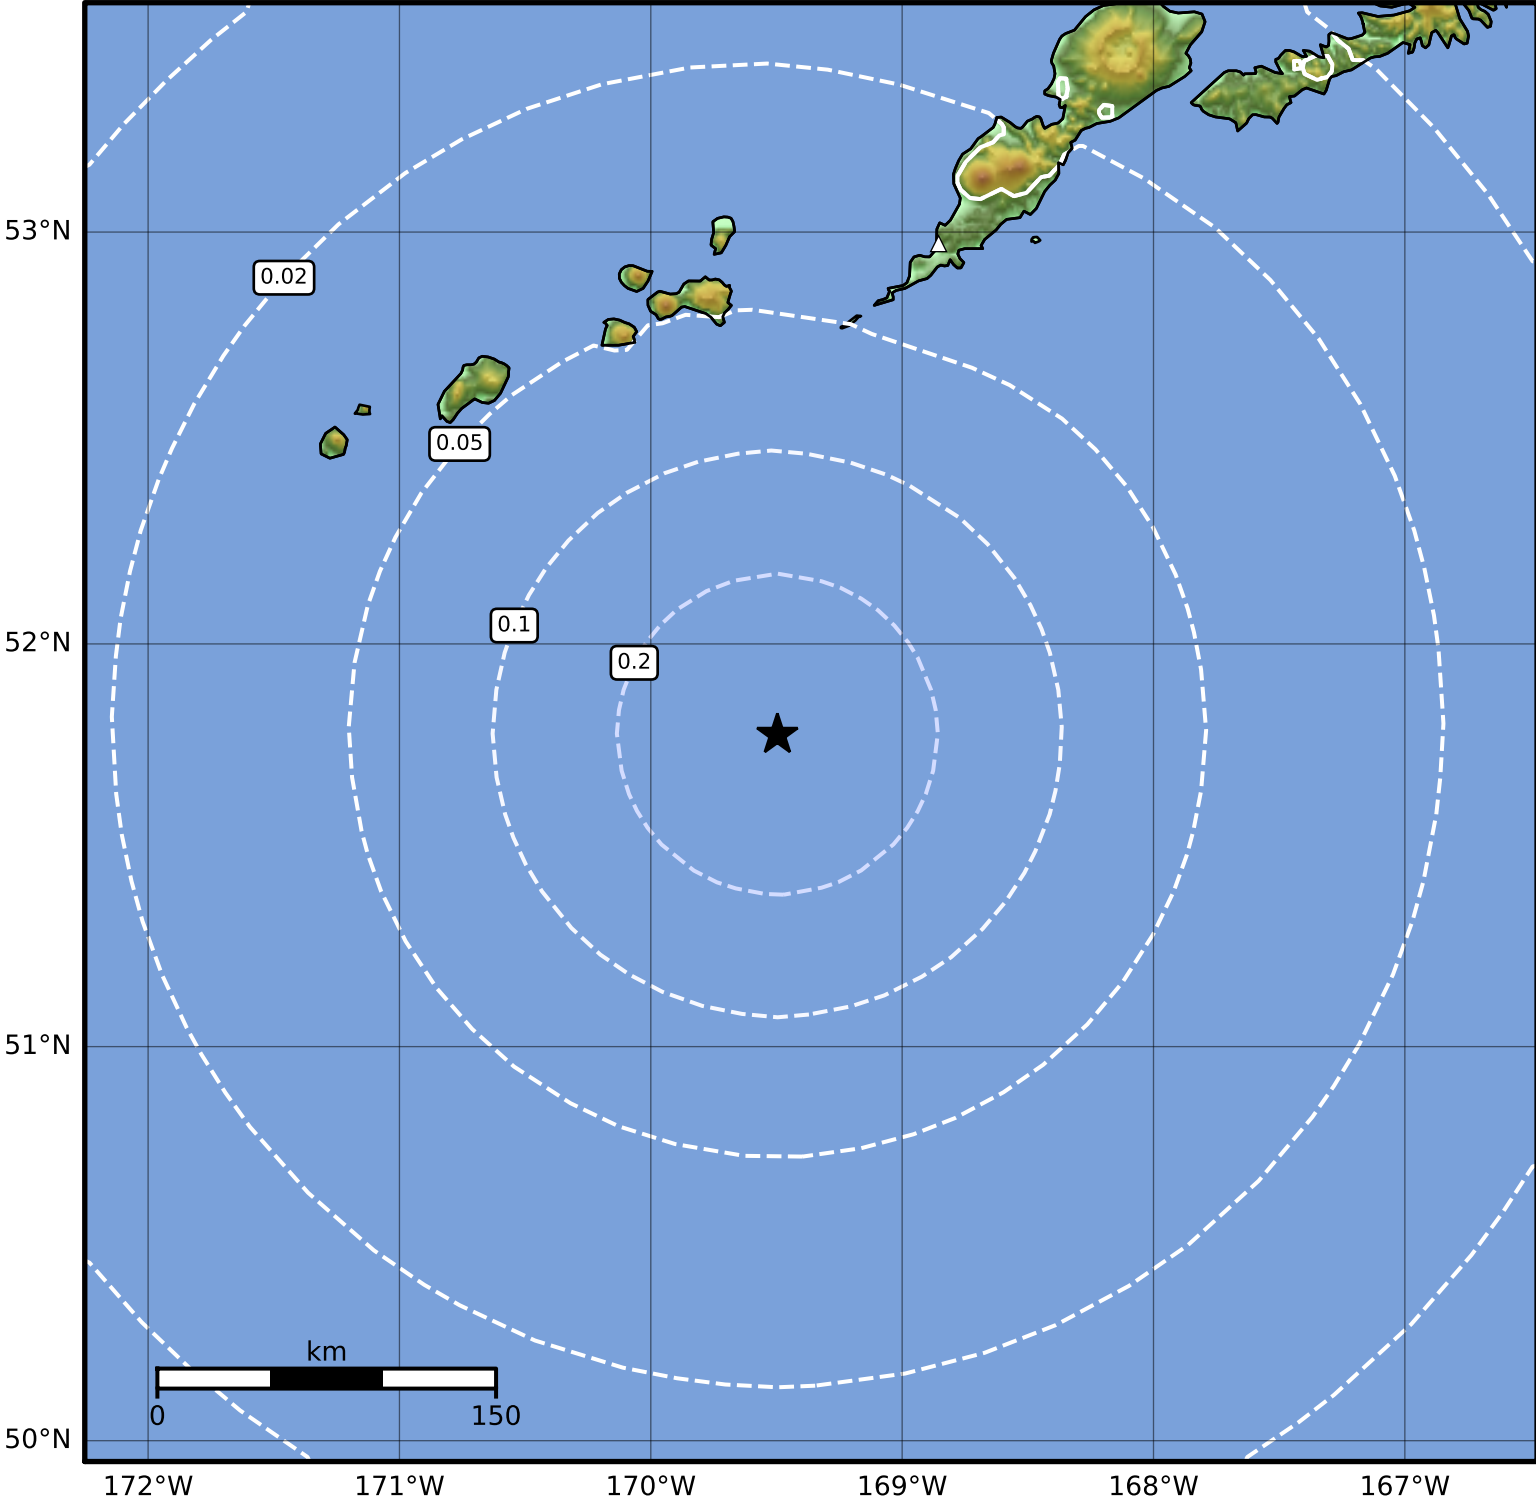

0.3 Second Peak Spectral Acceleration Map Alaska Earthquake Center
 ShakeMap: 136 km (84 miles) SSW of Nikolski
 Oct 22, 2023 03:58:58 UTC M3.8 N51.78 W169.50 Depth: 45.4km ID:ak023djo8kv

SA(0.3) (%g)	0.1	0.2	0.5	1	2	5	10	20	50	100	200
---------------------	------------	------------	------------	----------	----------	----------	-----------	-----------	-----------	------------	------------

Scale based on Worden et al. (2012)

Version 2: Processed 2023-10-22T04:40:41Z

△ Seismic Instrument ○ Reported Intensity

★ Epicenter