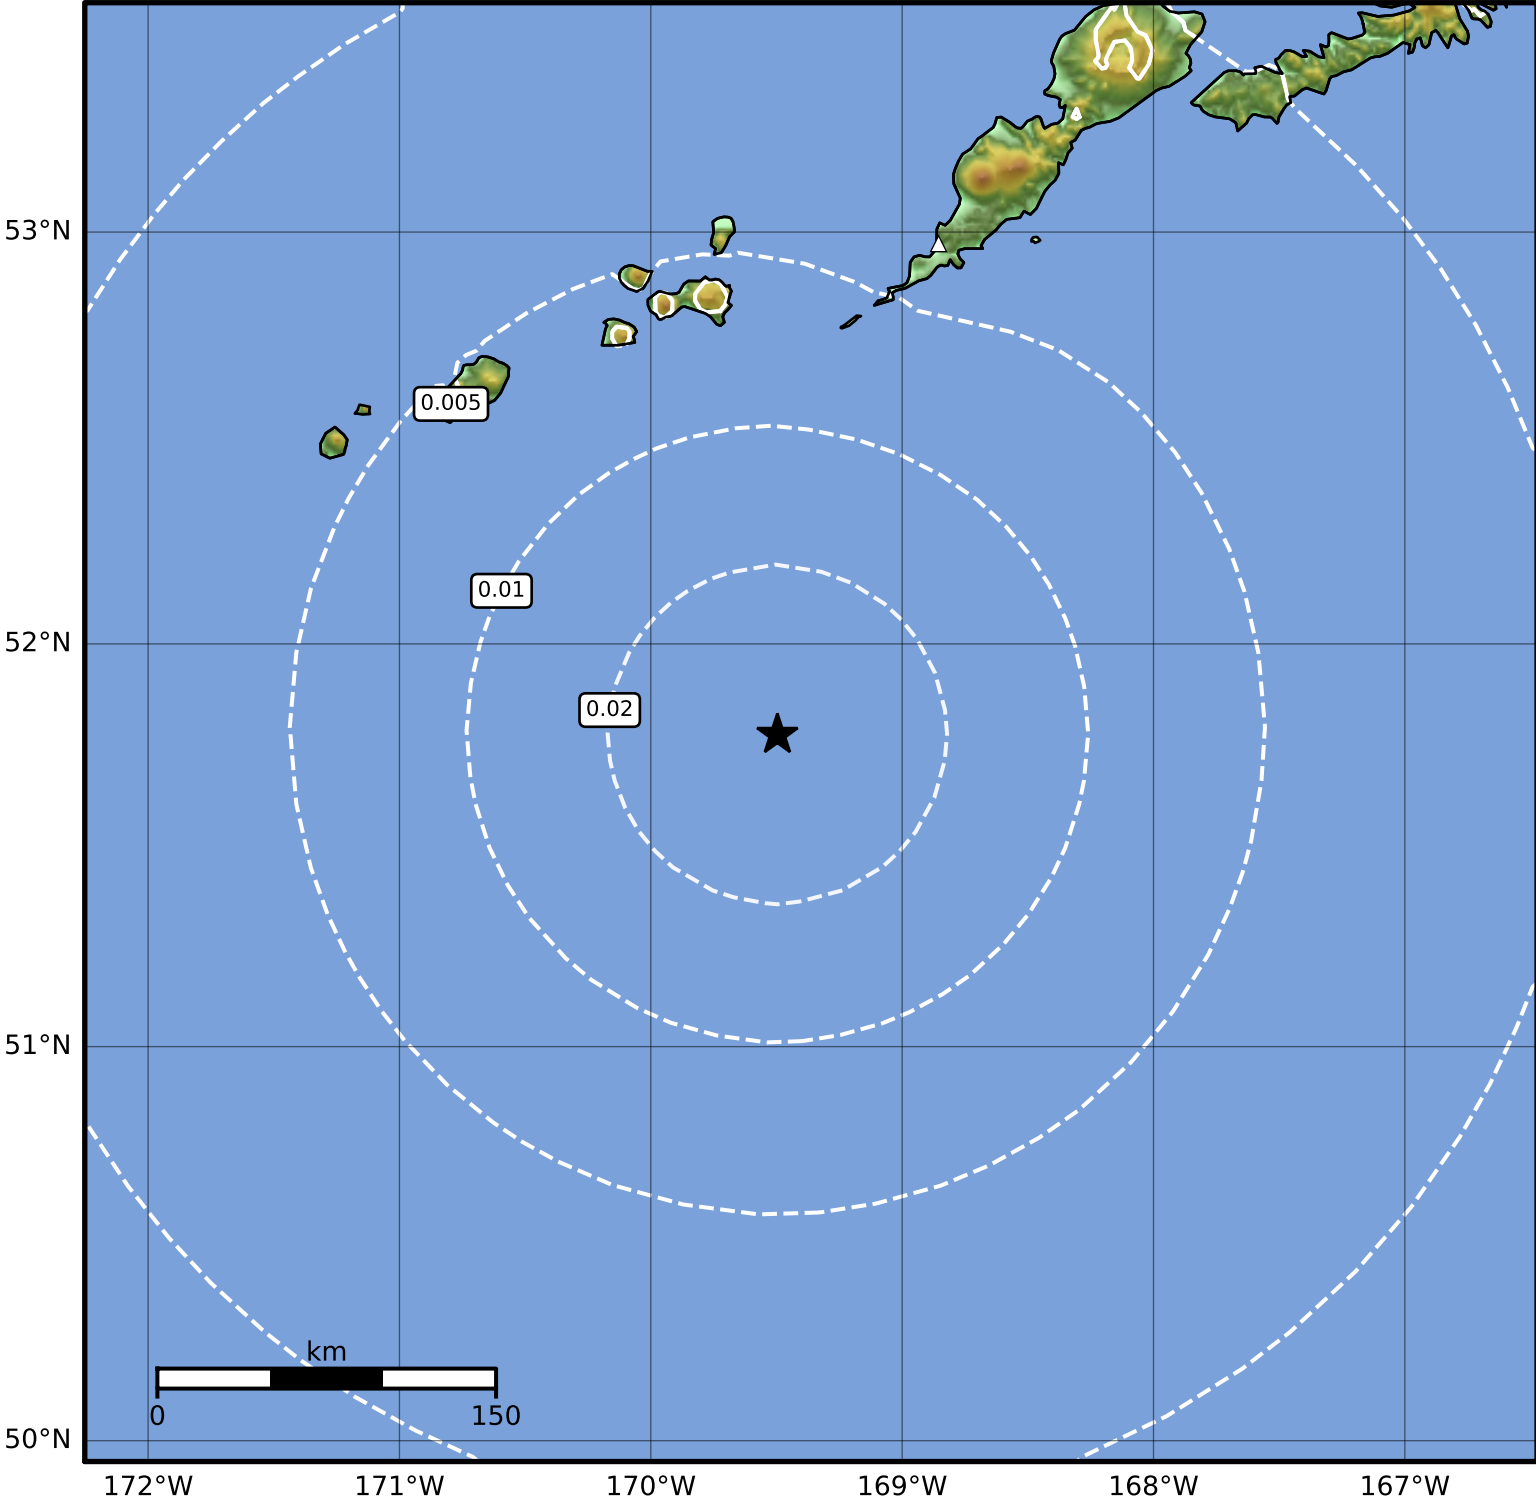

1.0 Second Peak Spectral Acceleration Map Alaska Earthquake Center
 ShakeMap: 136 km (84 miles) SSW of Nikolski
 Oct 22, 2023 03:58:58 UTC M3.8 N51.78 W169.50 Depth: 45.4km ID:ak023djo8kv

SA(1.0) (%g)	0.1	0.2	0.5	1	2	5	10	20	50	100	200
---------------------	------------	------------	------------	----------	----------	----------	-----------	-----------	-----------	------------	------------

Scale based on Worden et al. (2012)

Version 2: Processed 2023-10-22T04:40:41Z

△ Seismic Instrument ○ Reported Intensity

★ Epicenter