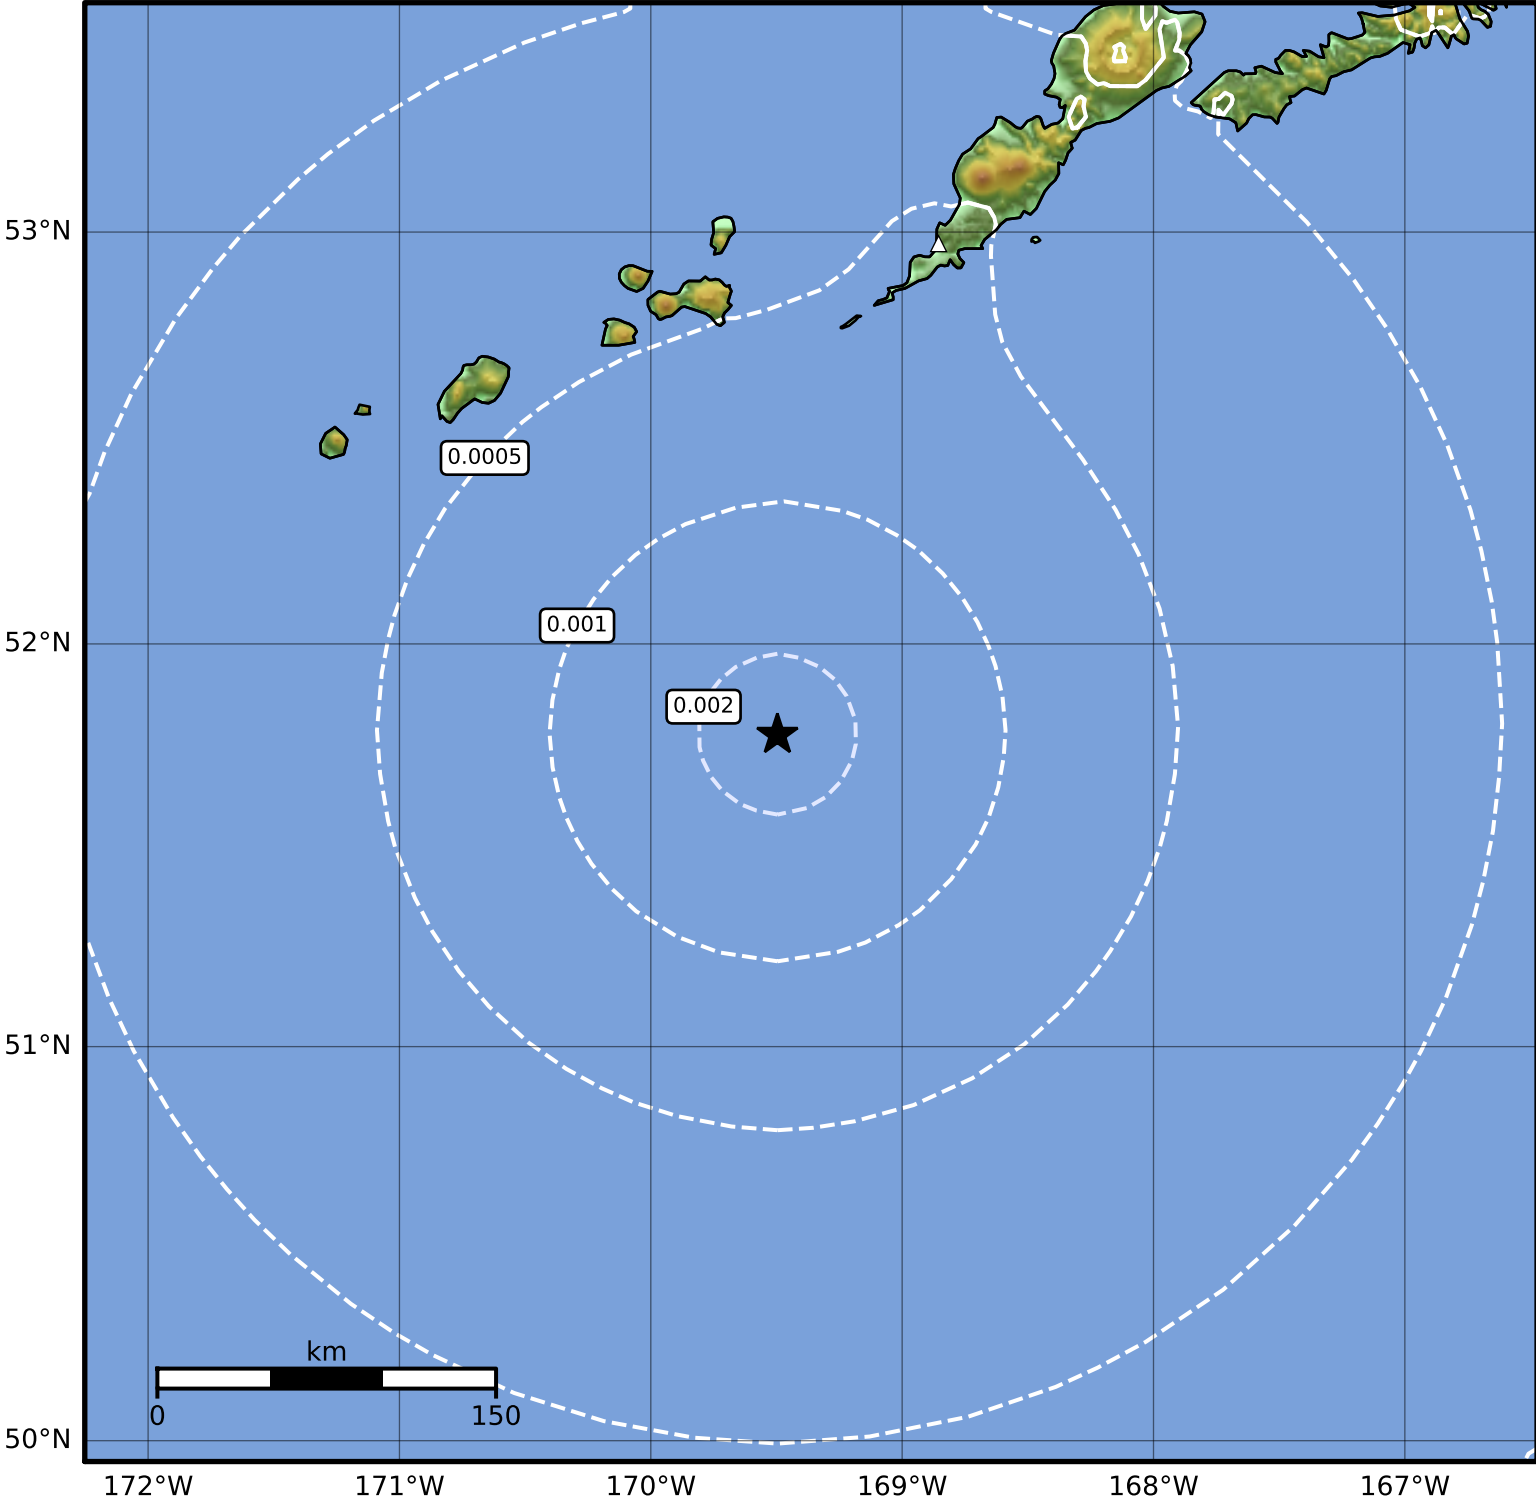

3.0 Second Peak Spectral Acceleration Map Alaska Earthquake Center
 ShakeMap: 136 km (84 miles) SSW of Nikolski
 Oct 22, 2023 03:58:58 UTC M3.8 N51.78 W169.50 Depth: 45.4km ID:ak023djo8kv

Scale based on Worden et al. (2012)

Version 2: Processed 2023-10-22T04:40:41Z

△ Seismic Instrument ○ Reported Intensity ★ Epicenter