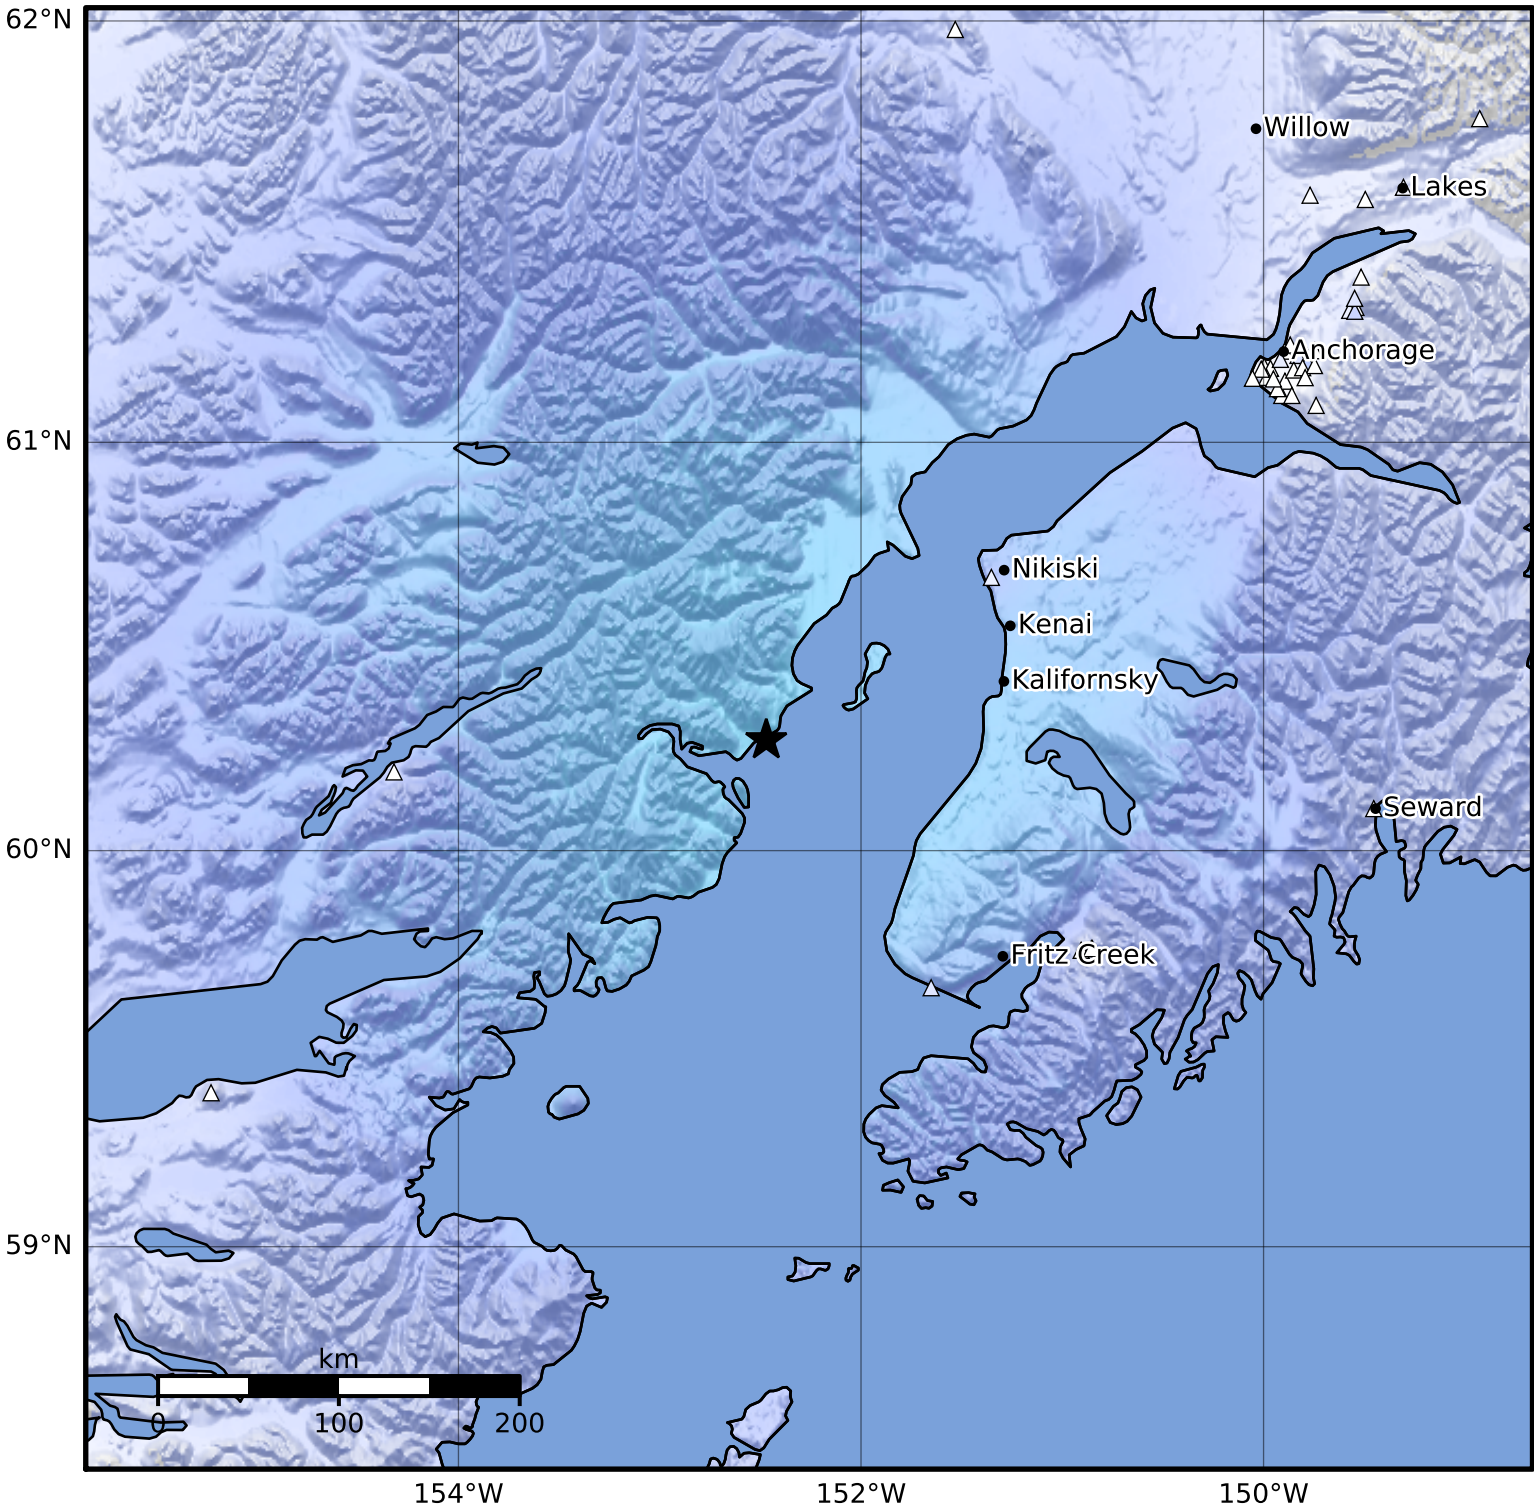

Macroseismic Intensity Map Alaska Earthquake Center
 ShakeMap: 51 km (32 miles) WNW of Ninilchik
 Oct 22, 2023 04:06:43 UTC M3.7 N60.27 W152.47 Depth: 100.0km ID:ak023djxyhod

SHAKING	Not felt	Weak	Light	Moderate	Strong	Very strong	Severe	Violent	Extreme
DAMAGE	None	None	None	Very light	Light	Moderate	Moderate/heavy	Heavy	Very heavy
PGA(%g)	<0.0464	0.297	2.76	6.2	11.5	21.5	40.1	74.7	>139
PGV(cm/s)	<0.0215	0.135	1.41	4.65	9.64	20	41.4	85.8	>178
INTENSITY	I	II-III	IV	V	VI	VII	VIII	IX	X+

Scale based on Worden et al. (2012)

Version 1: Processed 2023-10-22T04:28:44Z

△ Seismic Instrument ○ Reported Intensity

★ Epicenter