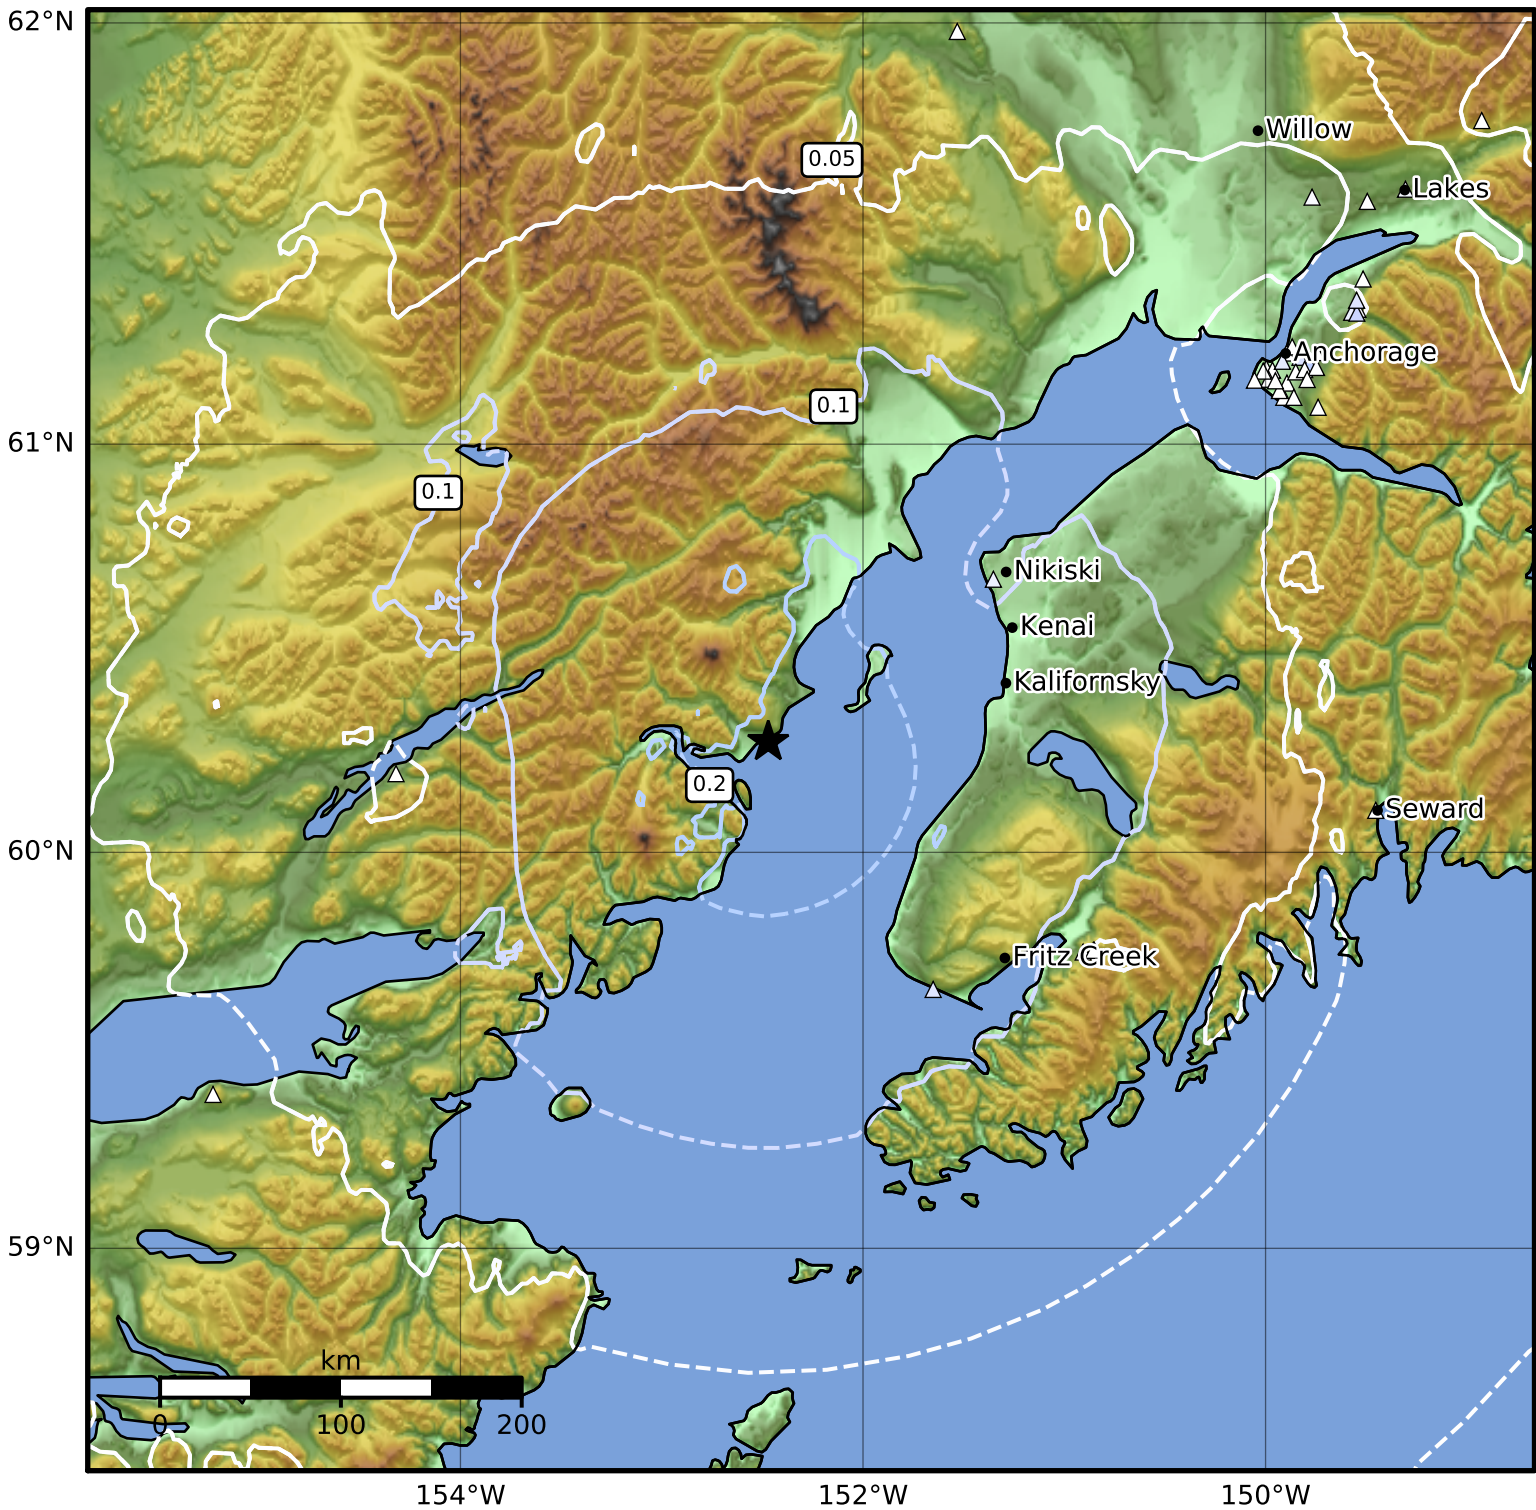

Peak Ground Acceleration Map Alaska Earthquake Center
 ShakeMap: 51 km (32 miles) WNW of Ninilchik
 Oct 22, 2023 04:06:43 UTC M3.7 N60.27 W152.47 Depth: 100.0km ID:ak023djxyhod

PGA (%g)	0.1	0.2	0.5	1	2	5	10	20	50	100	200
----------	-----	-----	-----	---	---	---	----	----	----	-----	-----

Scale based on Worden et al. (2012)

Version 1: Processed 2023-10-22T04:28:44Z

△ Seismic Instrument ○ Reported Intensity

★ Epicenter