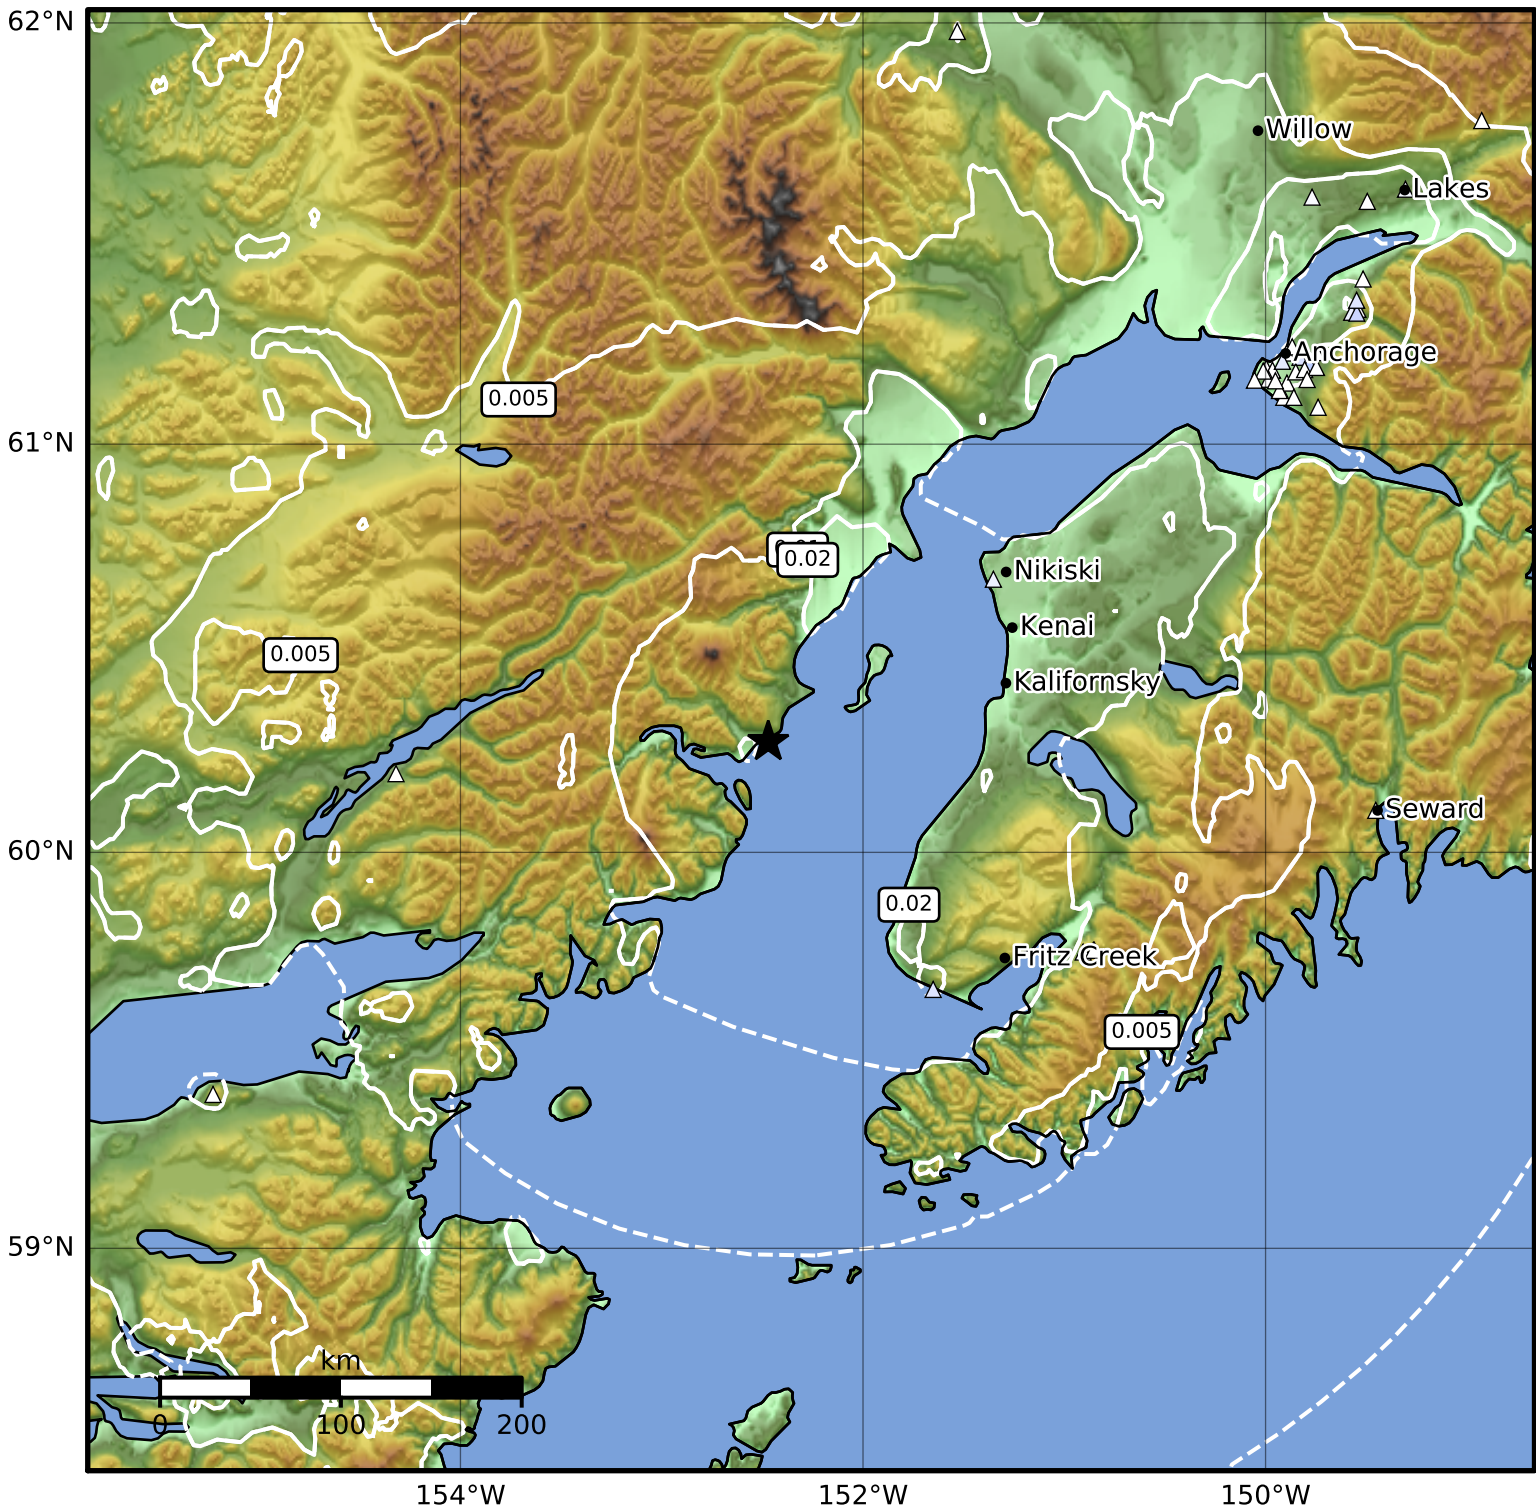

Peak Ground Velocity Map Alaska Earthquake Center
 ShakeMap: 51 km (32 miles) WNW of Ninilchik
 Oct 22, 2023 04:06:43 UTC M3.7 N60.27 W152.47 Depth: 100.0km ID:ak023djxyhod

PGV (cm/s)	0.1	0.2	0.5	1	2	5	10	20	50	100	200
------------	-----	-----	-----	---	---	---	----	----	----	-----	-----

Scale based on Worden et al. (2012)

Version 1: Processed 2023-10-22T04:28:44Z

△ Seismic Instrument ○ Reported Intensity

★ Epicenter