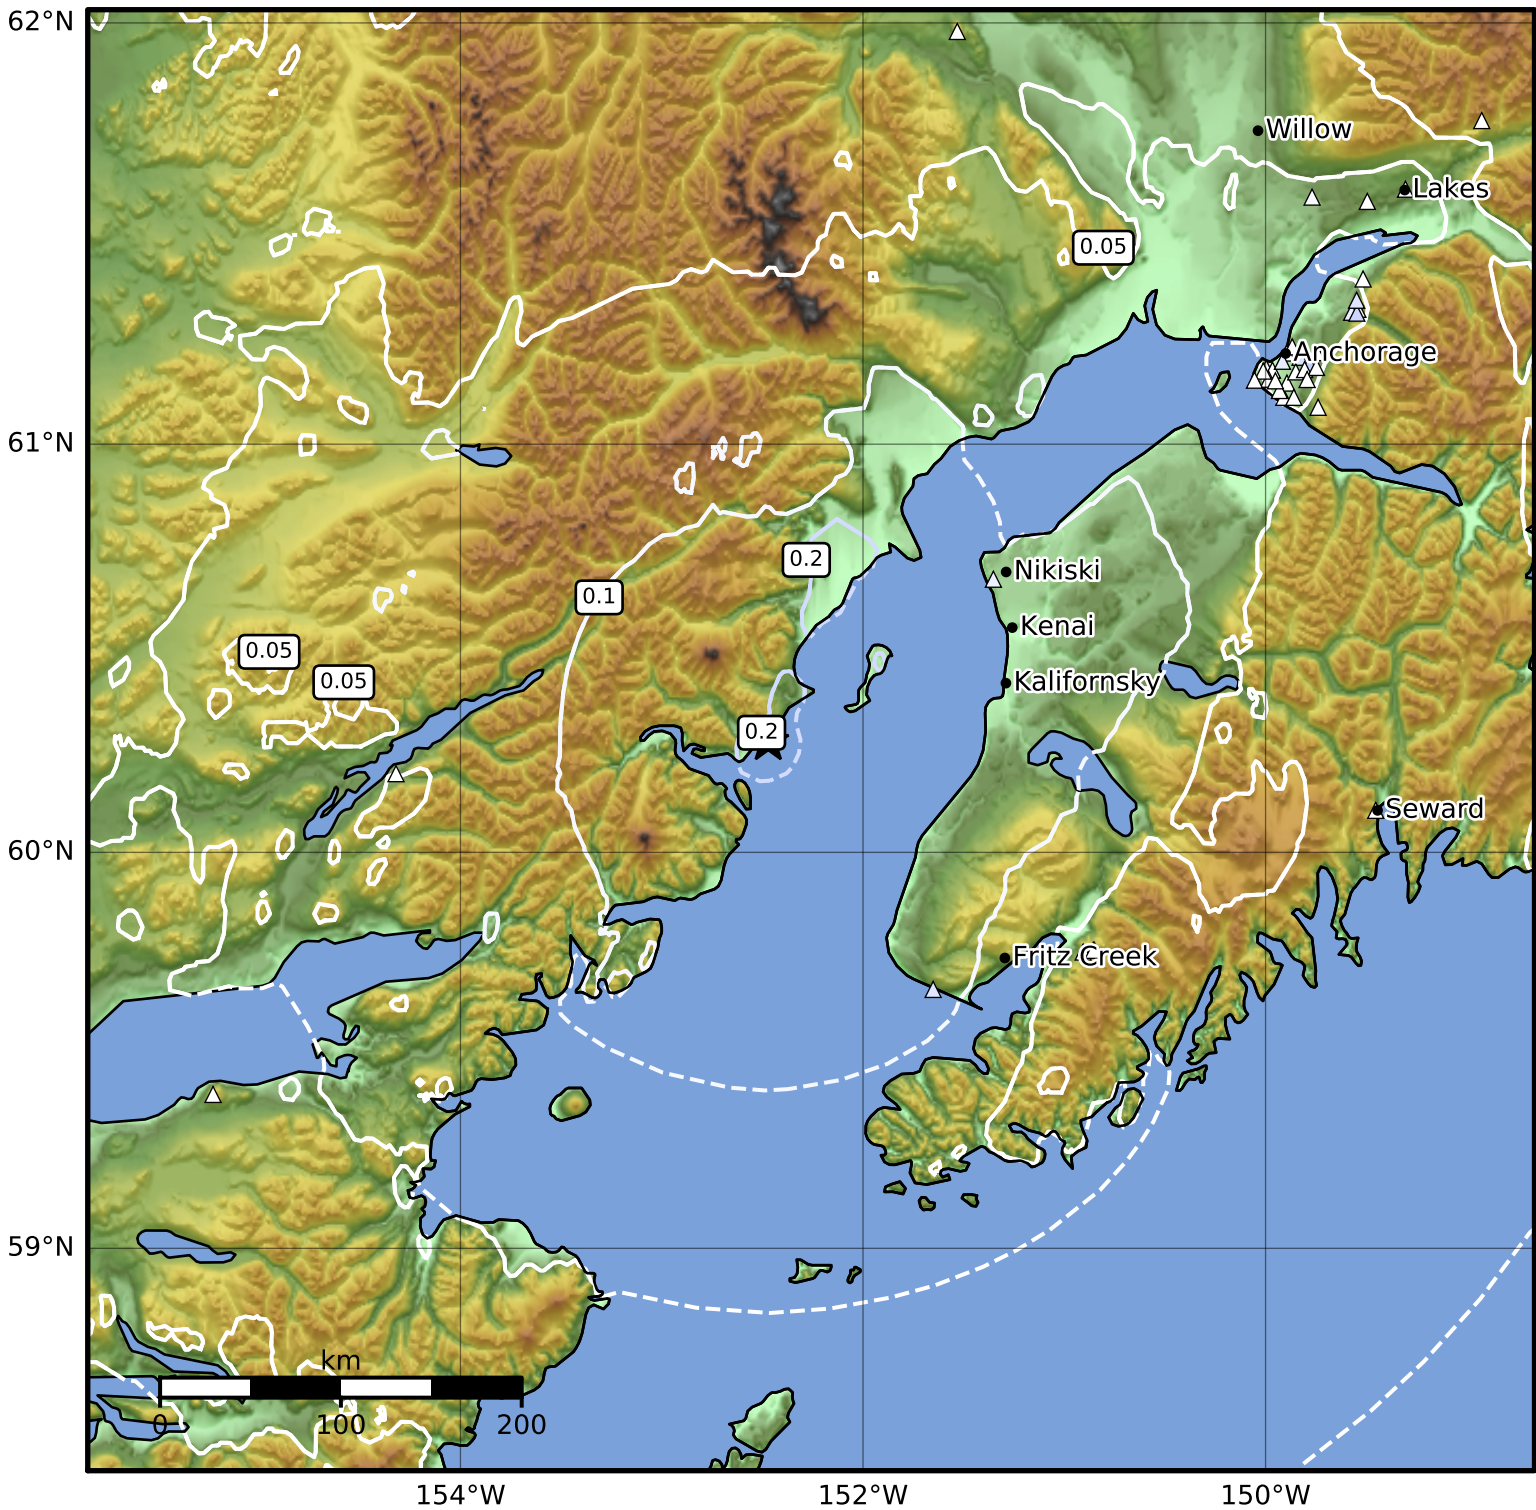

0.3 Second Peak Spectral Acceleration Map Alaska Earthquake Center  
 ShakeMap: 51 km (32 miles) WNW of Ninilchik  
 Oct 22, 2023 04:06:43 UTC M3.7 N60.27 W152.47 Depth: 100.0km ID:ak023djxyhod

SA(0.3) (%g)	0.1	0.2	0.5	1	2	5	10	20	50	100	200
--------------	-----	-----	-----	---	---	---	----	----	----	-----	-----

Scale based on Worden et al. (2012)

Version 1: Processed 2023-10-22T04:28:44Z

△ Seismic Instrument ○ Reported Intensity

★ Epicenter