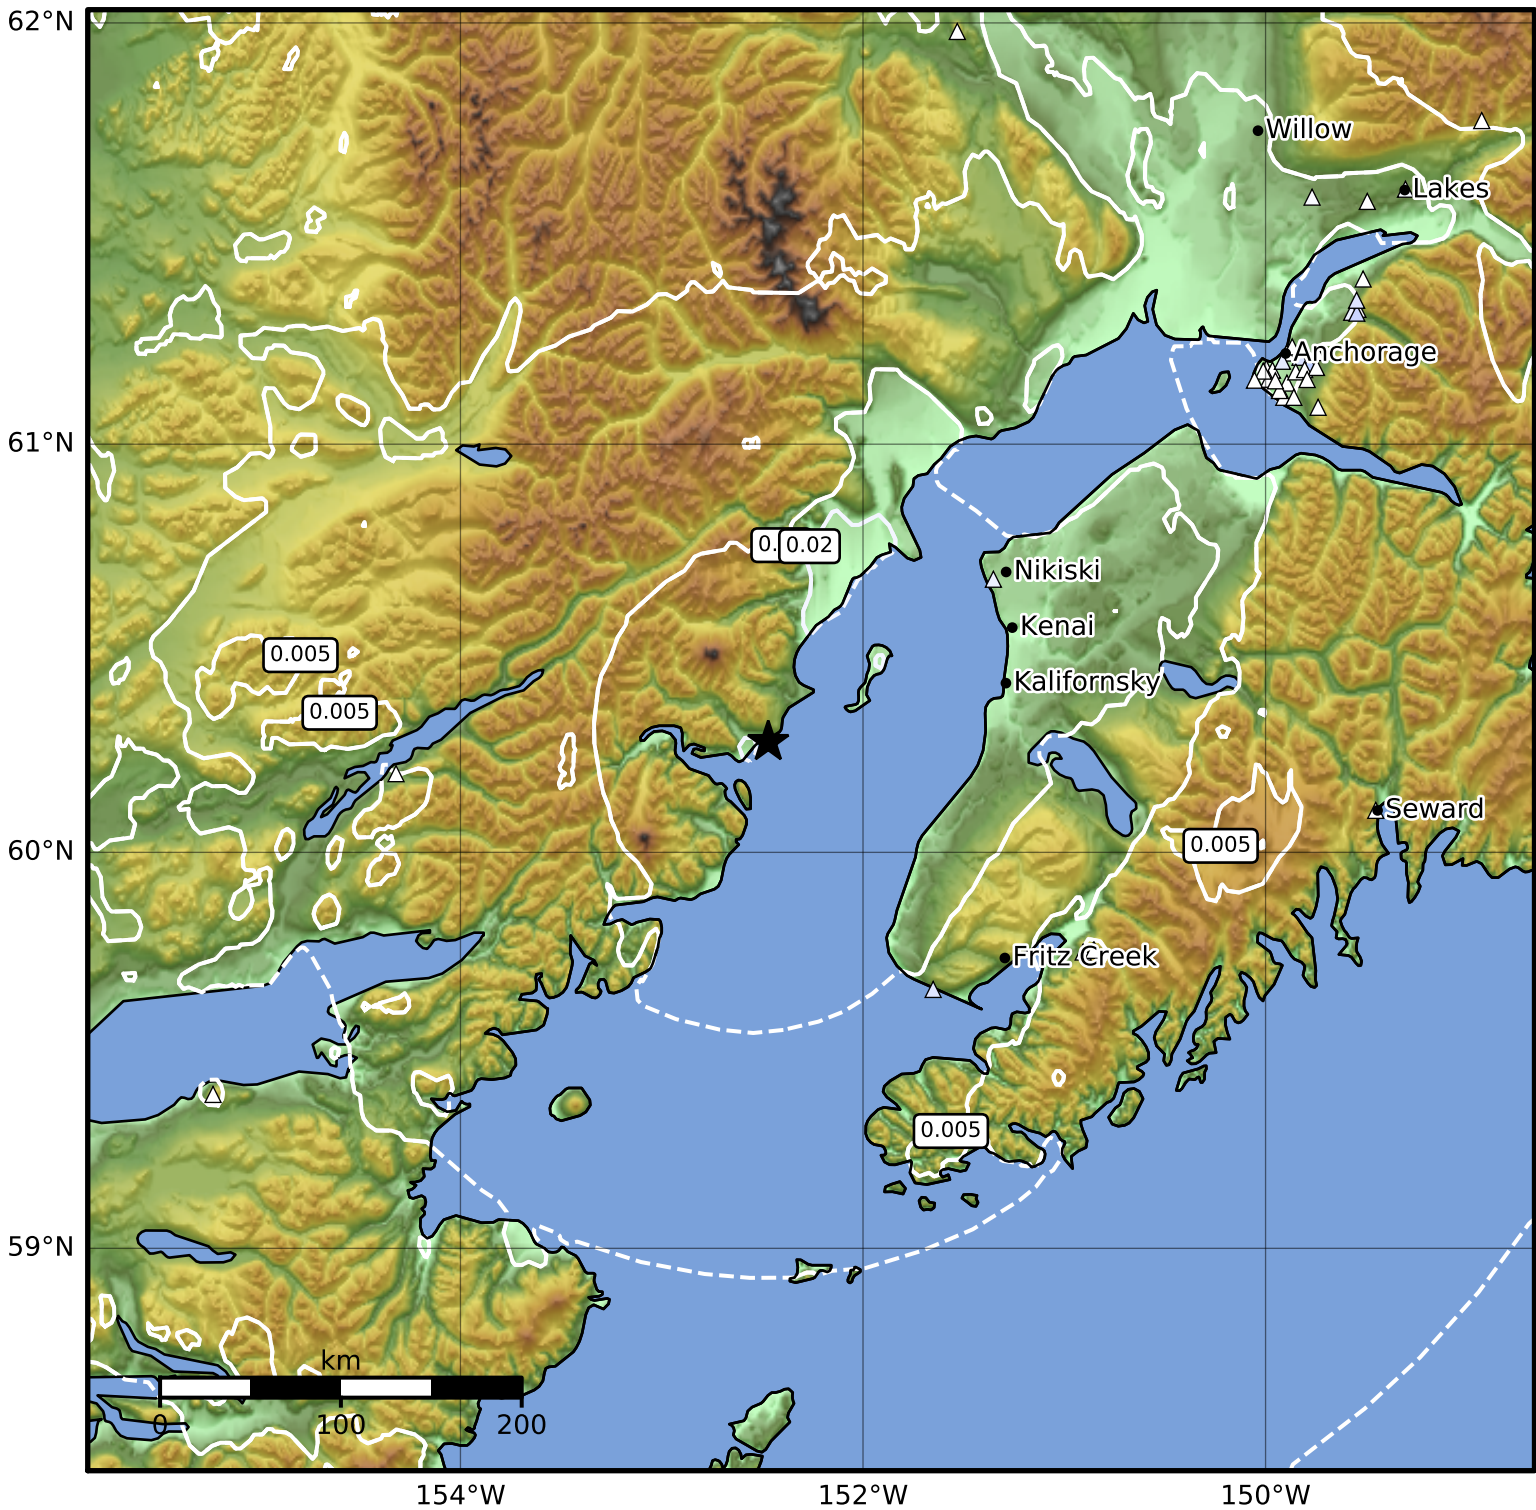

1.0 Second Peak Spectral Acceleration Map Alaska Earthquake Center  
 ShakeMap: 51 km (32 miles) WNW of Ninilchik  
 Oct 22, 2023 04:06:43 UTC M3.7 N60.27 W152.47 Depth: 100.0km ID:ak023djxyhod

SA(1.0) (%g)	0.1	0.2	0.5	1	2	5	10	20	50	100	200
--------------	-----	-----	-----	---	---	---	----	----	----	-----	-----

Scale based on Worden et al. (2012)

Version 1: Processed 2023-10-22T04:28:44Z

△ Seismic Instrument ○ Reported Intensity

★ Epicenter