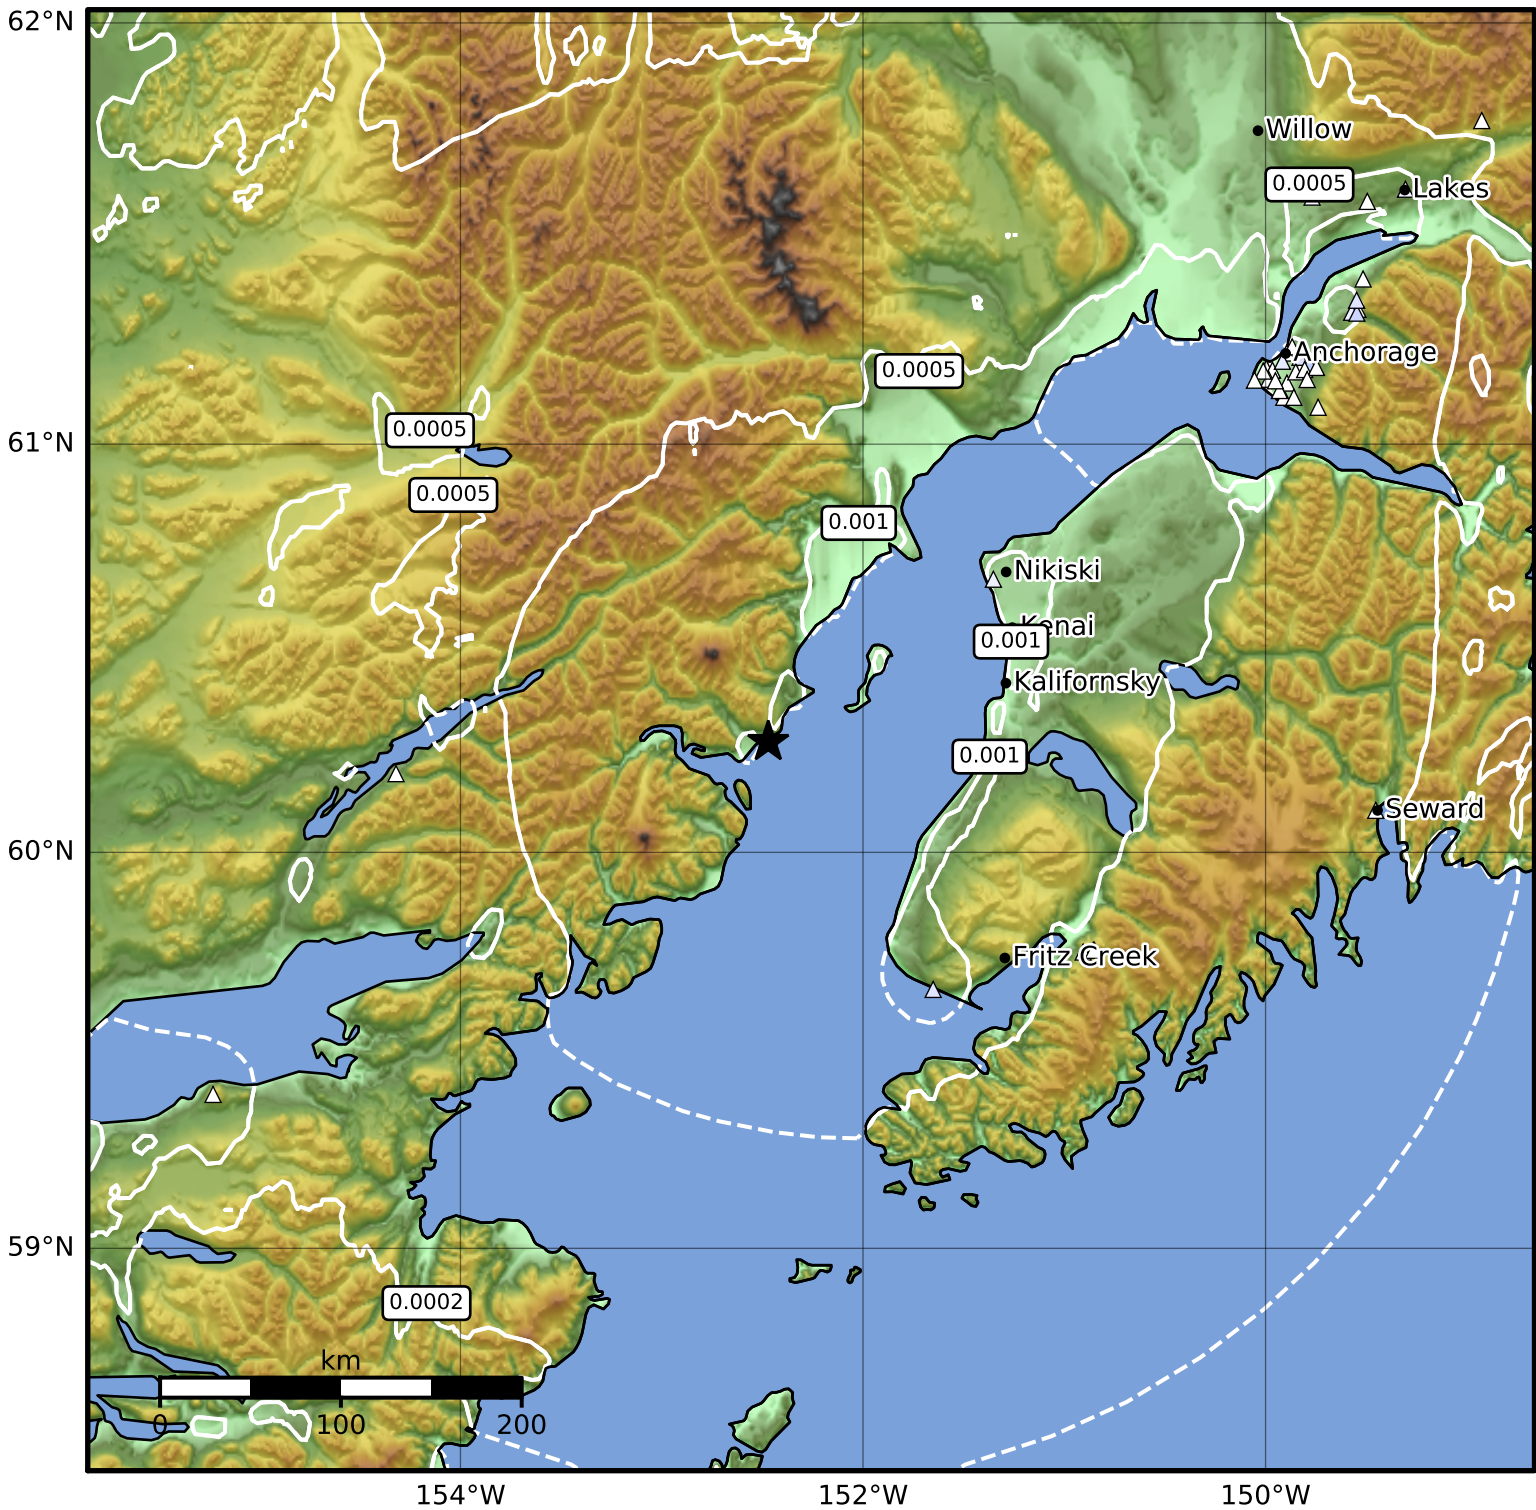

3.0 Second Peak Spectral Acceleration Map Alaska Earthquake Center
 ShakeMap: 51 km (32 miles) WNW of Ninilchik
 Oct 22, 2023 04:06:43 UTC M3.7 N60.27 W152.47 Depth: 100.0km ID:ak023djxyhod

SA(3.0) (%g)	0.1	0.2	0.5	1	2	5	10	20	50
--------------	-----	-----	-----	---	---	---	----	----	----

Scale based on Worden et al. (2012)

△ Seismic Instrument ○ Reported Intensity

★ Epicenter

Version 1: Processed 2023-10-22T04:28:44Z