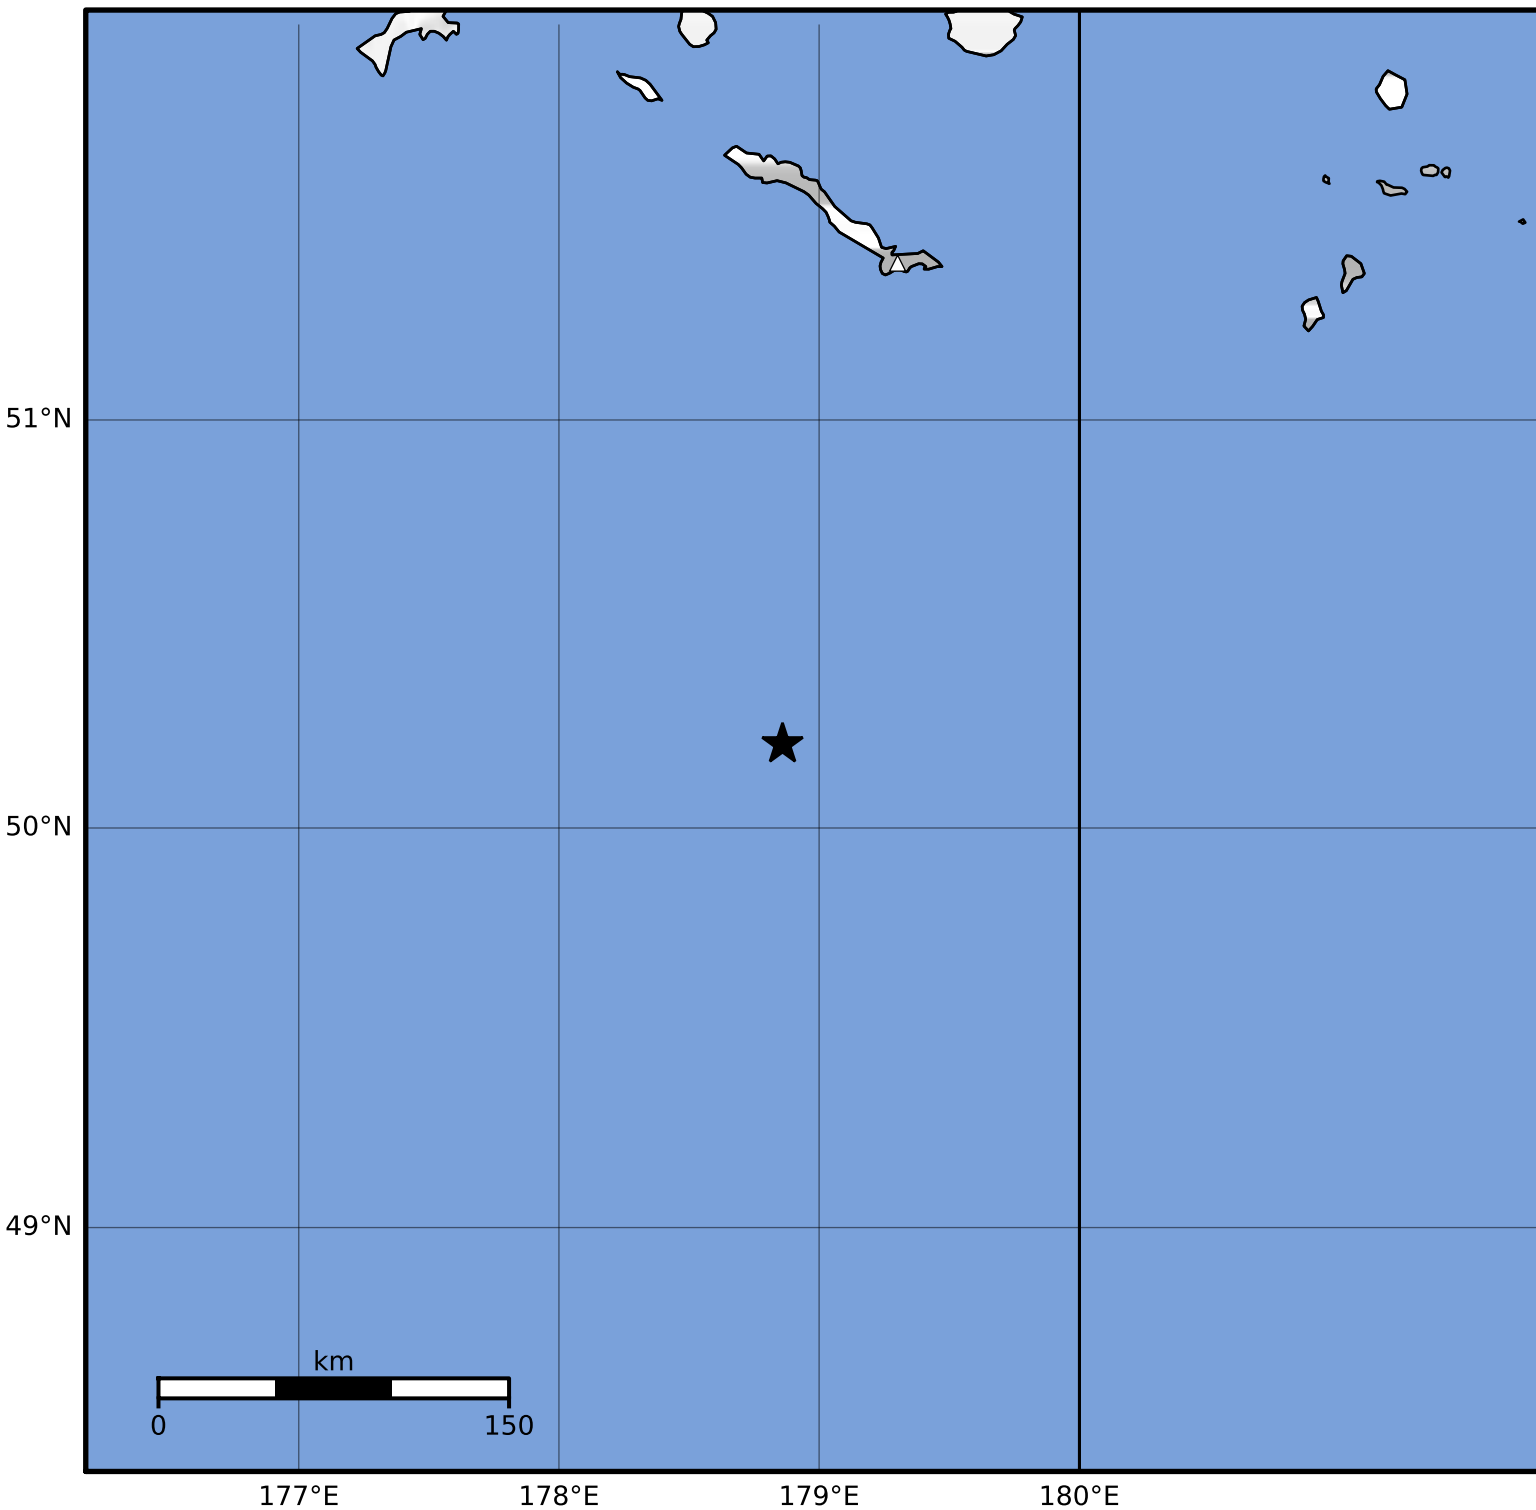

Macroseismic Intensity Map Alaska Earthquake Center
 ShakeMap: 147 km (91 miles) S of Amchitka
 Oct 22, 2023 12:20:18 UTC M3.6 N50.21 E178.86 Depth: 25.9km ID:ak023dk2sxxw0

SHAKING	Not felt	Weak	Light	Moderate	Strong	Very strong	Severe	Violent	Extreme
DAMAGE	None	None	None	Very light	Light	Moderate	Moderate/heavy	Heavy	Very heavy
PGA(%g)	<0.0464	0.297	2.76	6.2	11.5	21.5	40.1	74.7	>139
PGV(cm/s)	<0.0215	0.135	1.41	4.65	9.64	20	41.4	85.8	>178
INTENSITY	I	II-III	IV	V	VI	VII	VIII	IX	X+

Scale based on Worden et al. (2012)

Version 1: Processed 2023-10-22T17:40:52Z

△ Seismic Instrument ○ Reported Intensity

★ Epicenter