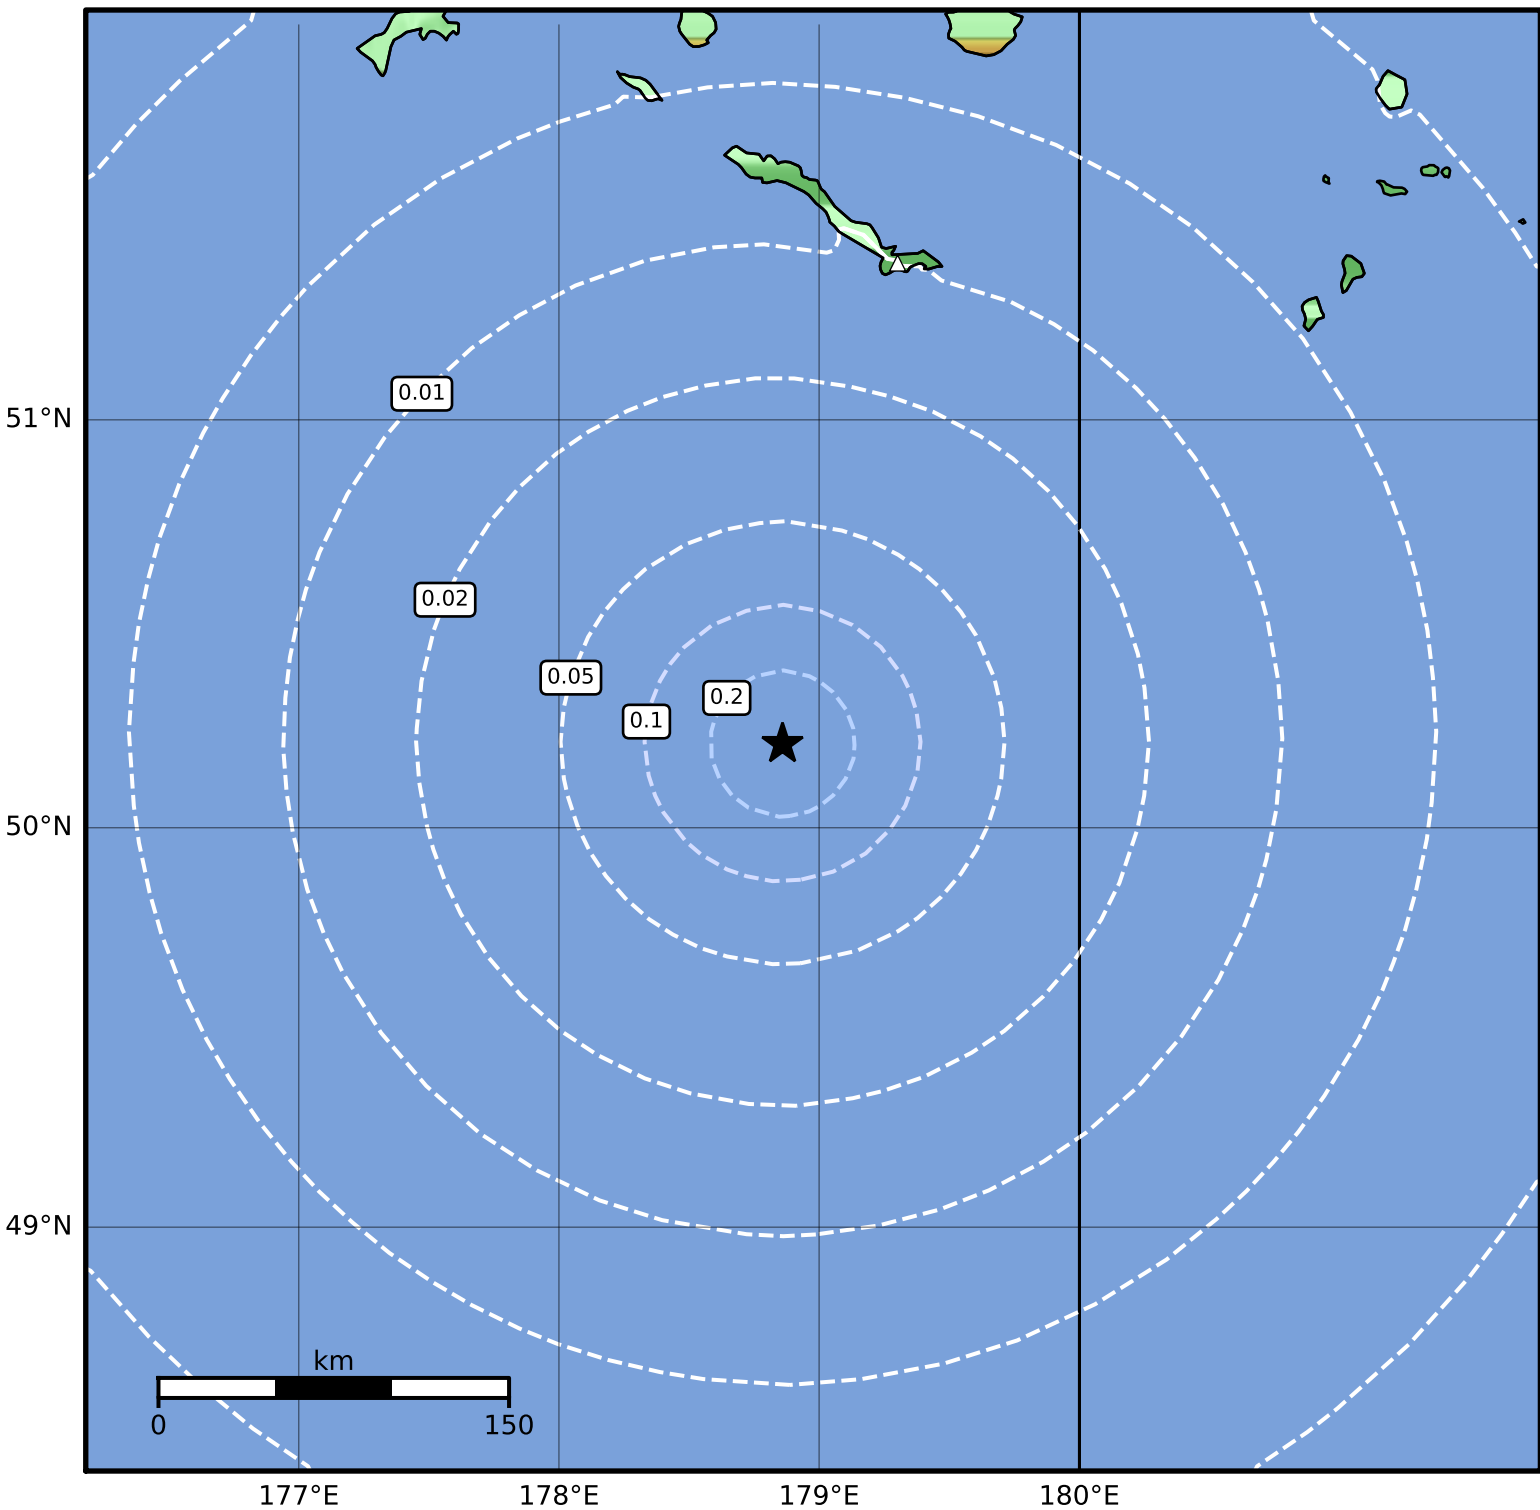

Peak Ground Acceleration Map Alaska Earthquake Center
 ShakeMap: 147 km (91 miles) S of Amchitka
 Oct 22, 2023 12:20:18 UTC M3.6 N50.21 E178.86 Depth: 25.9km ID:ak023dk2sxxw0

PGA (%g)	0.1	0.2	0.5	1	2	5	10	20	50	100	200
-----------------	------------	------------	------------	----------	----------	----------	-----------	-----------	-----------	------------	------------

Scale based on Worden et al. (2012)

Version 1: Processed 2023-10-22T17:40:52Z

△ Seismic Instrument ○ Reported Intensity

★ Epicenter