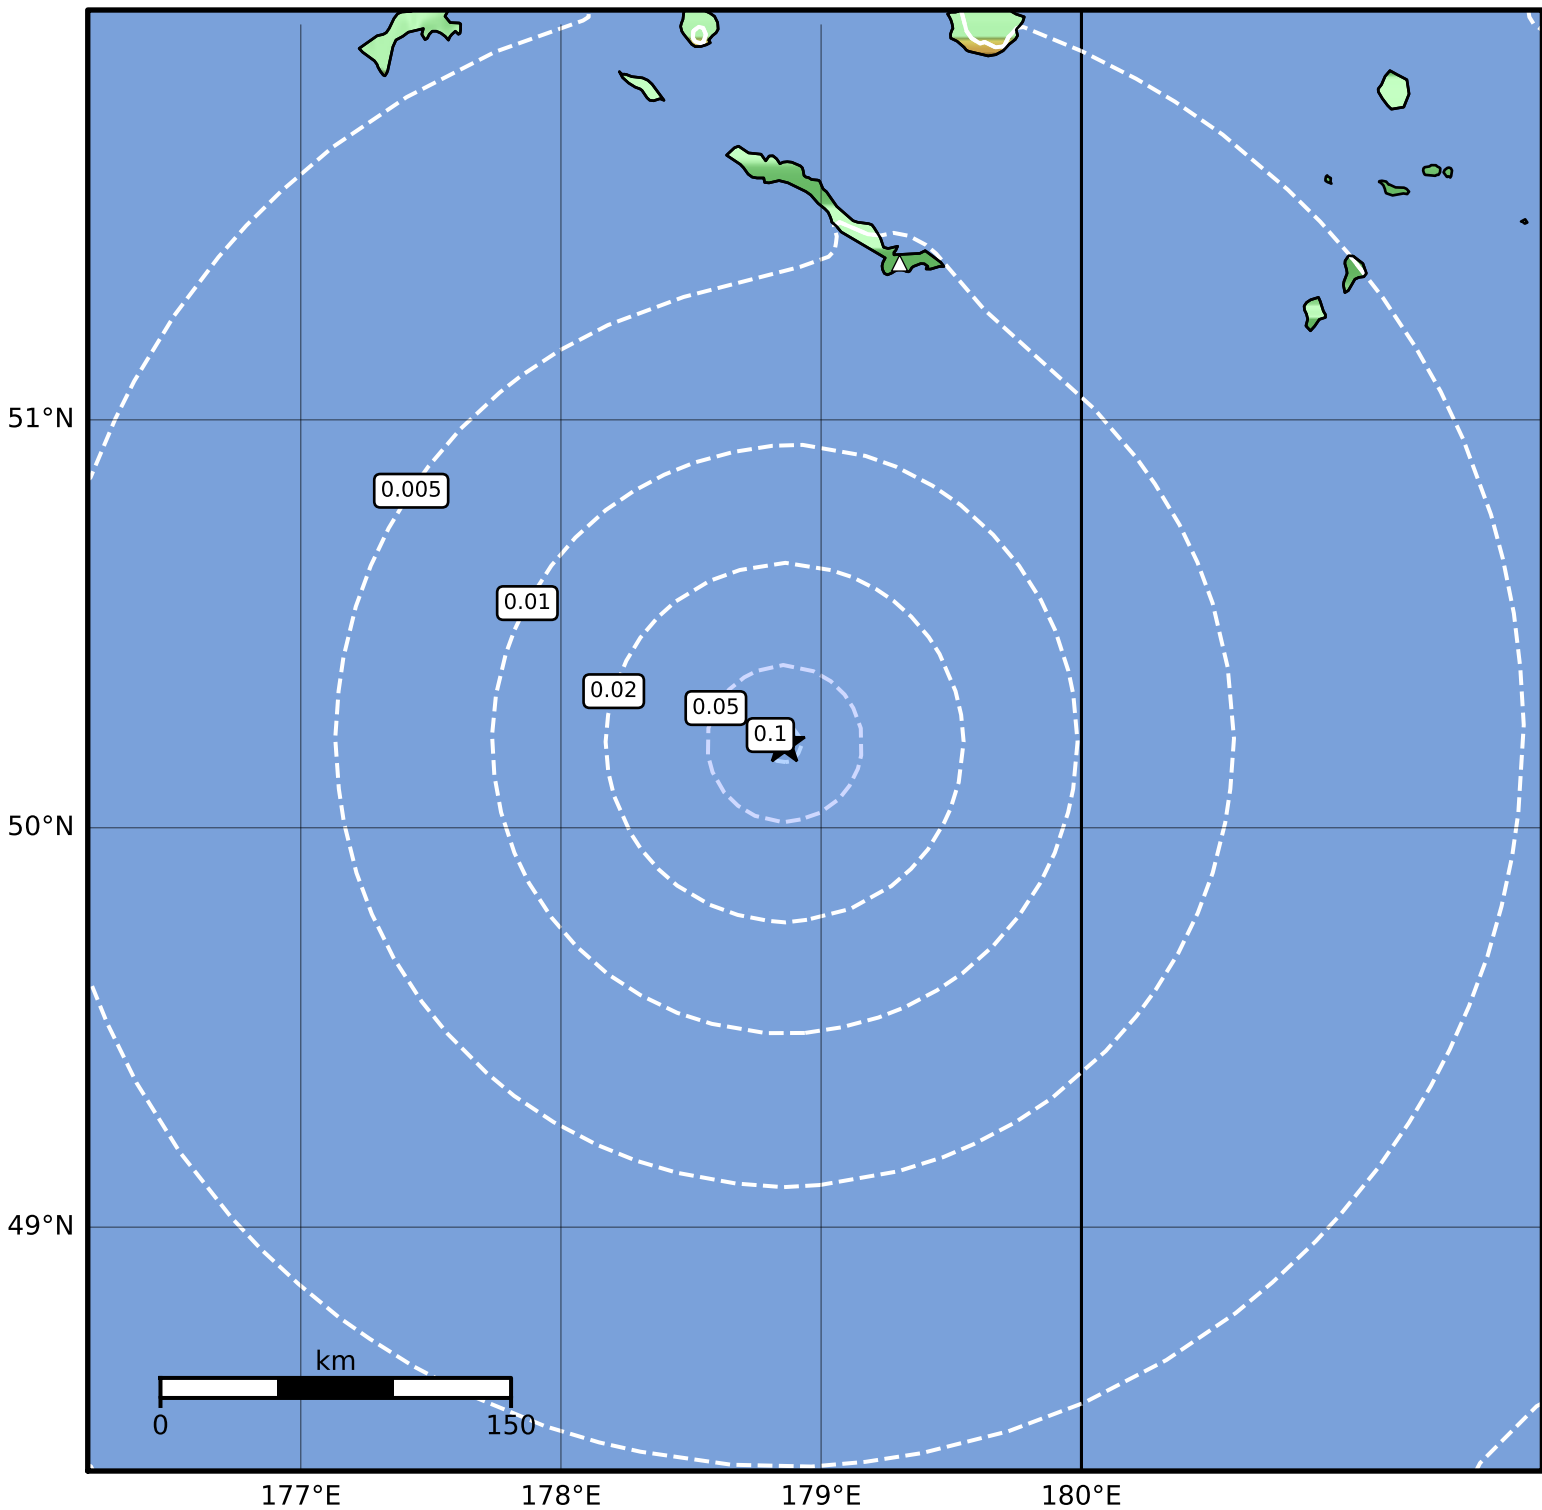

Peak Ground Velocity Map Alaska Earthquake Center
ShakeMap: 147 km (91 miles) S of Amchitka
Oct 22, 2023 12:20:18 UTC M3.6 N50.21 E178.86 Depth: 25.9km ID:ak023dk2sxn0

PGV (cm/s)	0.1	0.2	0.5	1	2	5	10	20	50	100	200
------------	-----	-----	-----	---	---	---	----	----	----	-----	-----

Scale based on Worden et al. (2012)

Version 1: Processed 2023-10-22T17:40:52Z

△ Seismic Instrument ○ Reported Intensity

★ Epicenter