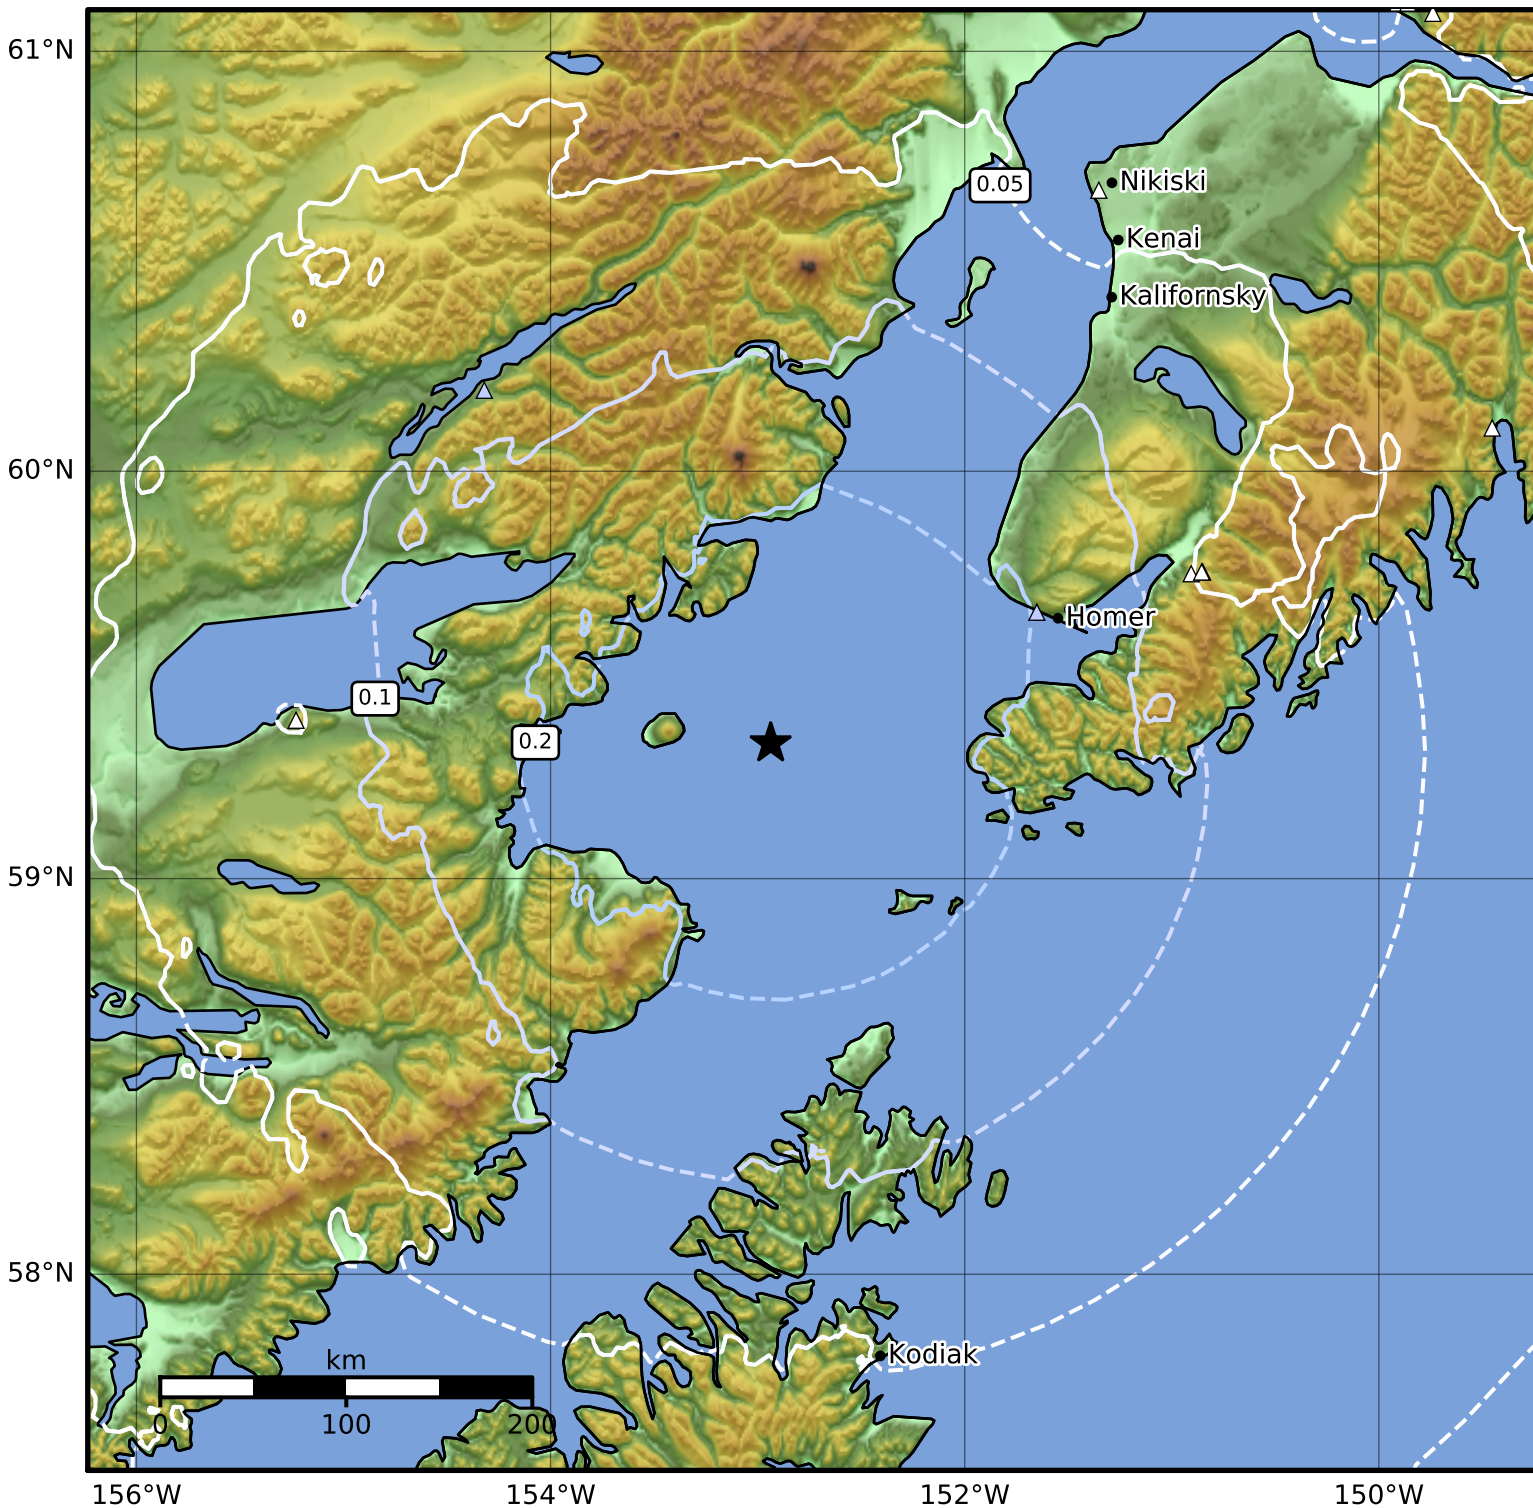

Peak Ground Acceleration Map Alaska Earthquake Center
ShakeMap: 57 km (35 miles) W of Nanwalek
Oct 22, 2023 20:13:59 UTC M3.8 N59.34 W152.94 Depth: 81.1km ID:ak023dk7iyjo

PGA (%g)	0.1	0.2	0.5	1	2	5	10	20	50	100	200
----------	-----	-----	-----	---	---	---	----	----	----	-----	-----

Scale based on Worden et al. (2012)

△ Seismic Instrument ○ Reported Intensity

★ Epicenter

Version 2: Processed 2023-10-22T20:32:54Z