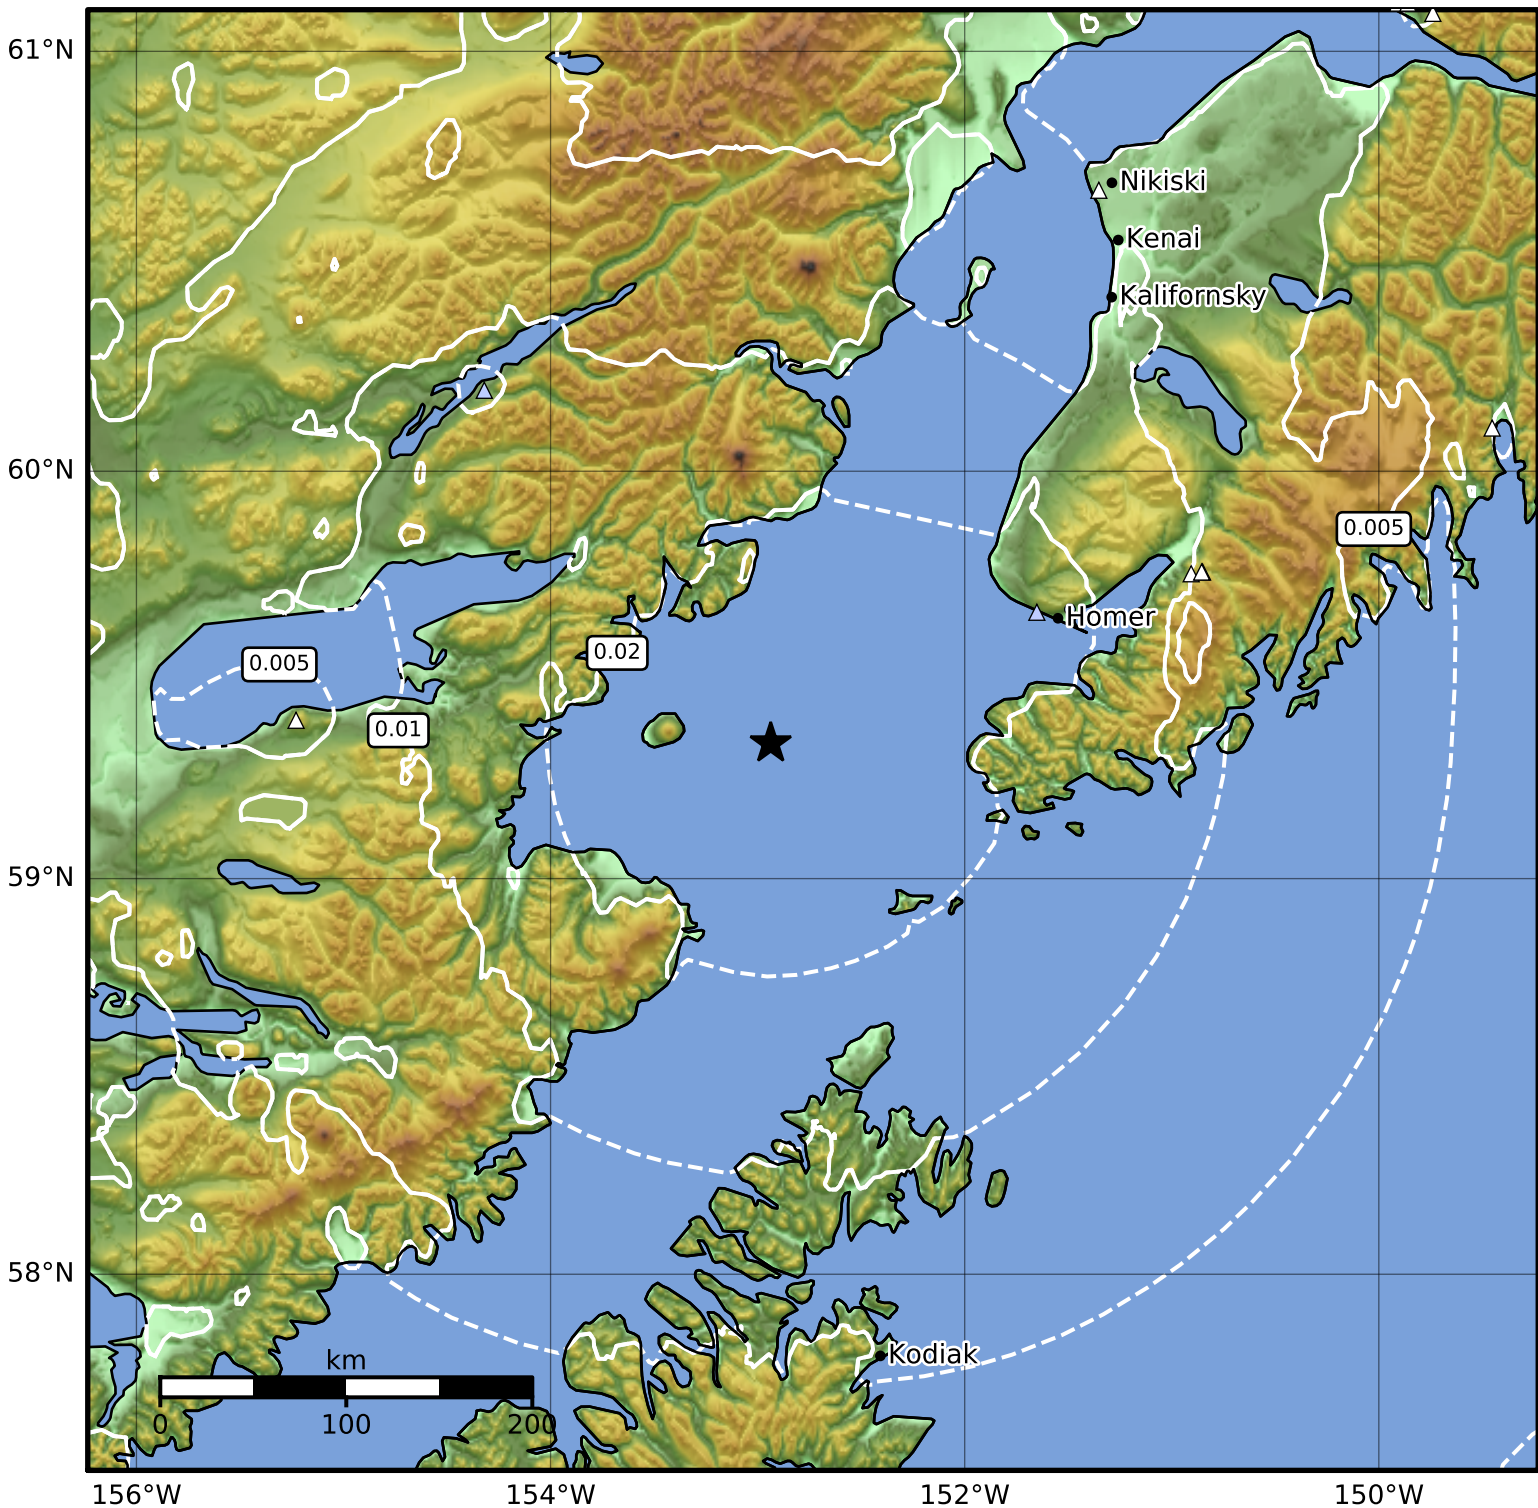

Peak Ground Velocity Map Alaska Earthquake Center
 ShakeMap: 57 km (35 miles) W of Nanwalek
 Oct 22, 2023 20:13:59 UTC M3.8 N59.34 W152.94 Depth: 81.1km ID:ak023dk7iyjo

PGV (cm/s)	0.1	0.2	0.5	1	2	5	10	20	50	100	200
------------	-----	-----	-----	---	---	---	----	----	----	-----	-----

Scale based on Worden et al. (2012)

Version 2: Processed 2023-10-22T20:32:54Z

△ Seismic Instrument ○ Reported Intensity

★ Epicenter