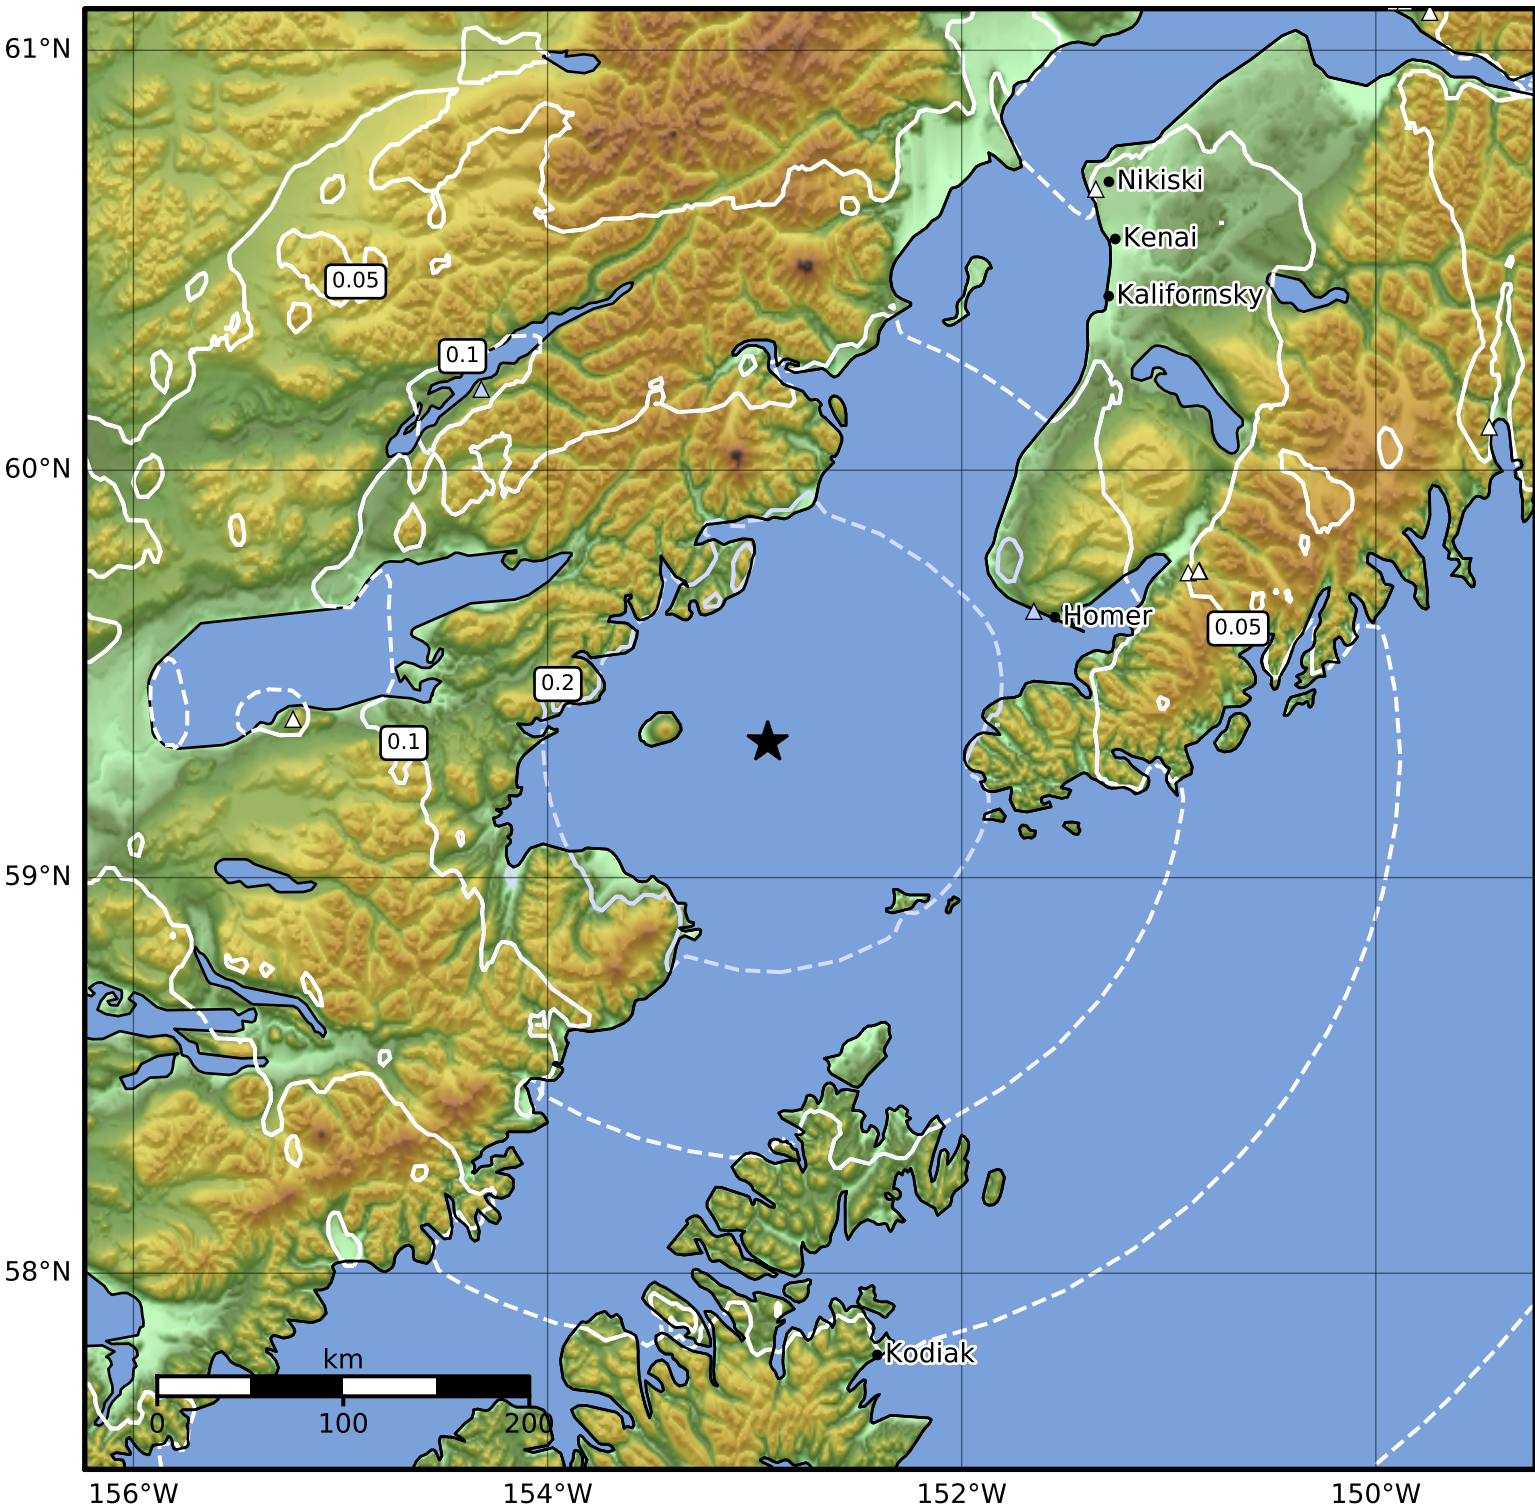

0.3 Second Peak Spectral Acceleration Map Alaska Earthquake Center
 ShakeMap: 57 km (35 miles) W of Nanwalek
 Oct 22, 2023 20:13:59 UTC M3.8 N59.34 W152.94 Depth: 81.1km ID:ak023dk7iyjo

SA(0.3) (%g)	0.1	0.2	0.5	1	2	5	10	20	50	100	200
--------------	-----	-----	-----	---	---	---	----	----	----	-----	-----

Scale based on Worden et al. (2012)

Version 2: Processed 2023-10-22T20:32:54Z

△ Seismic Instrument ○ Reported Intensity

★ Epicenter